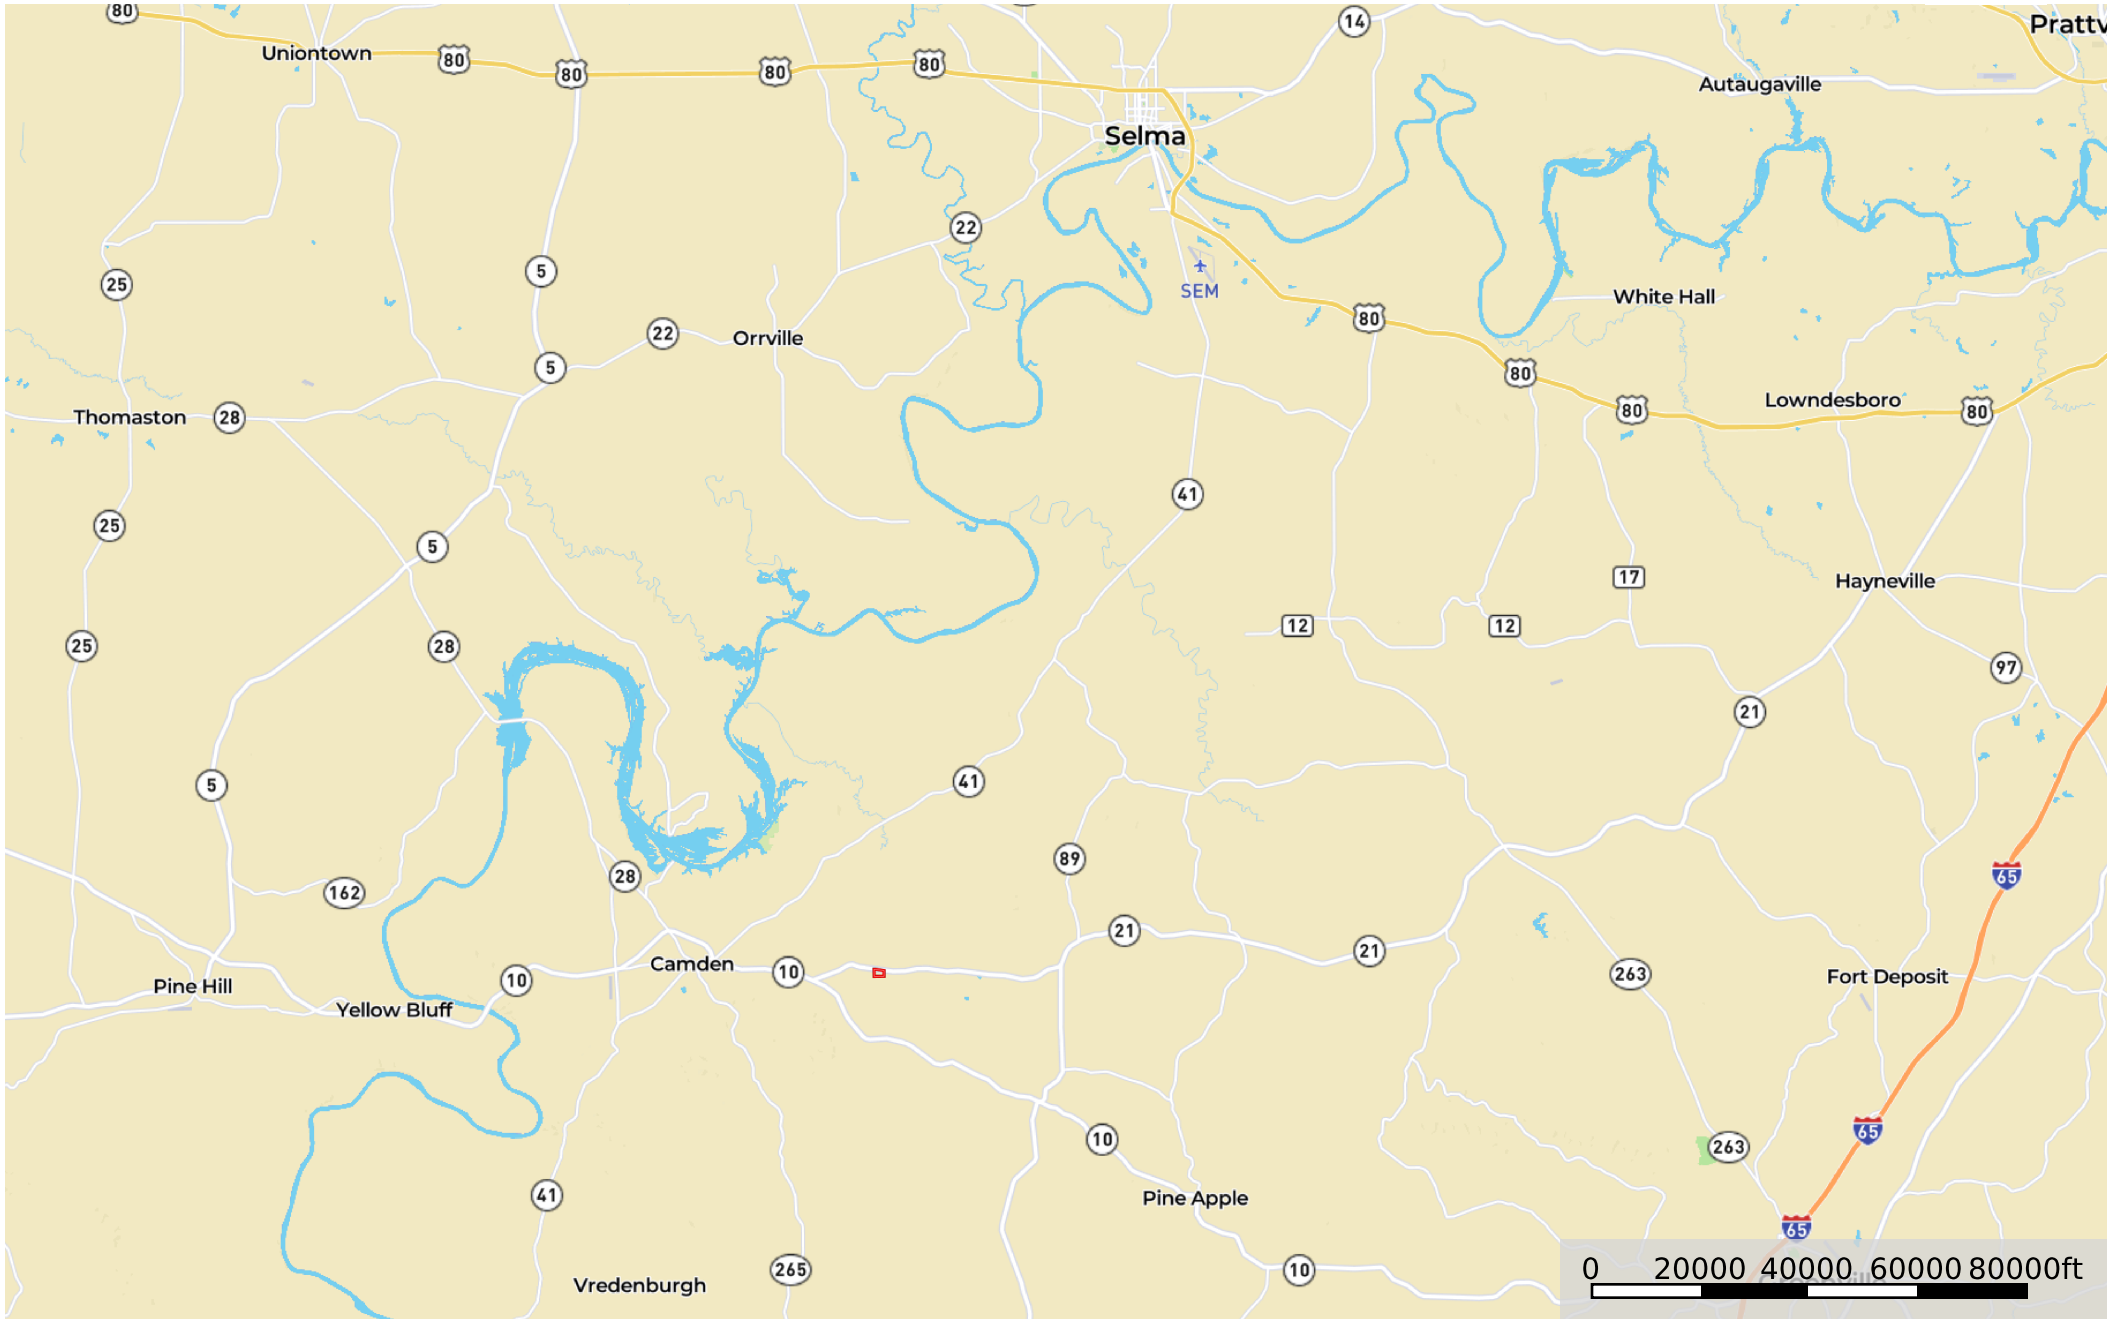

53 acres Wilcox County Wilson

Wilcox County, Alabama, 53 AC +/-

 Boundary