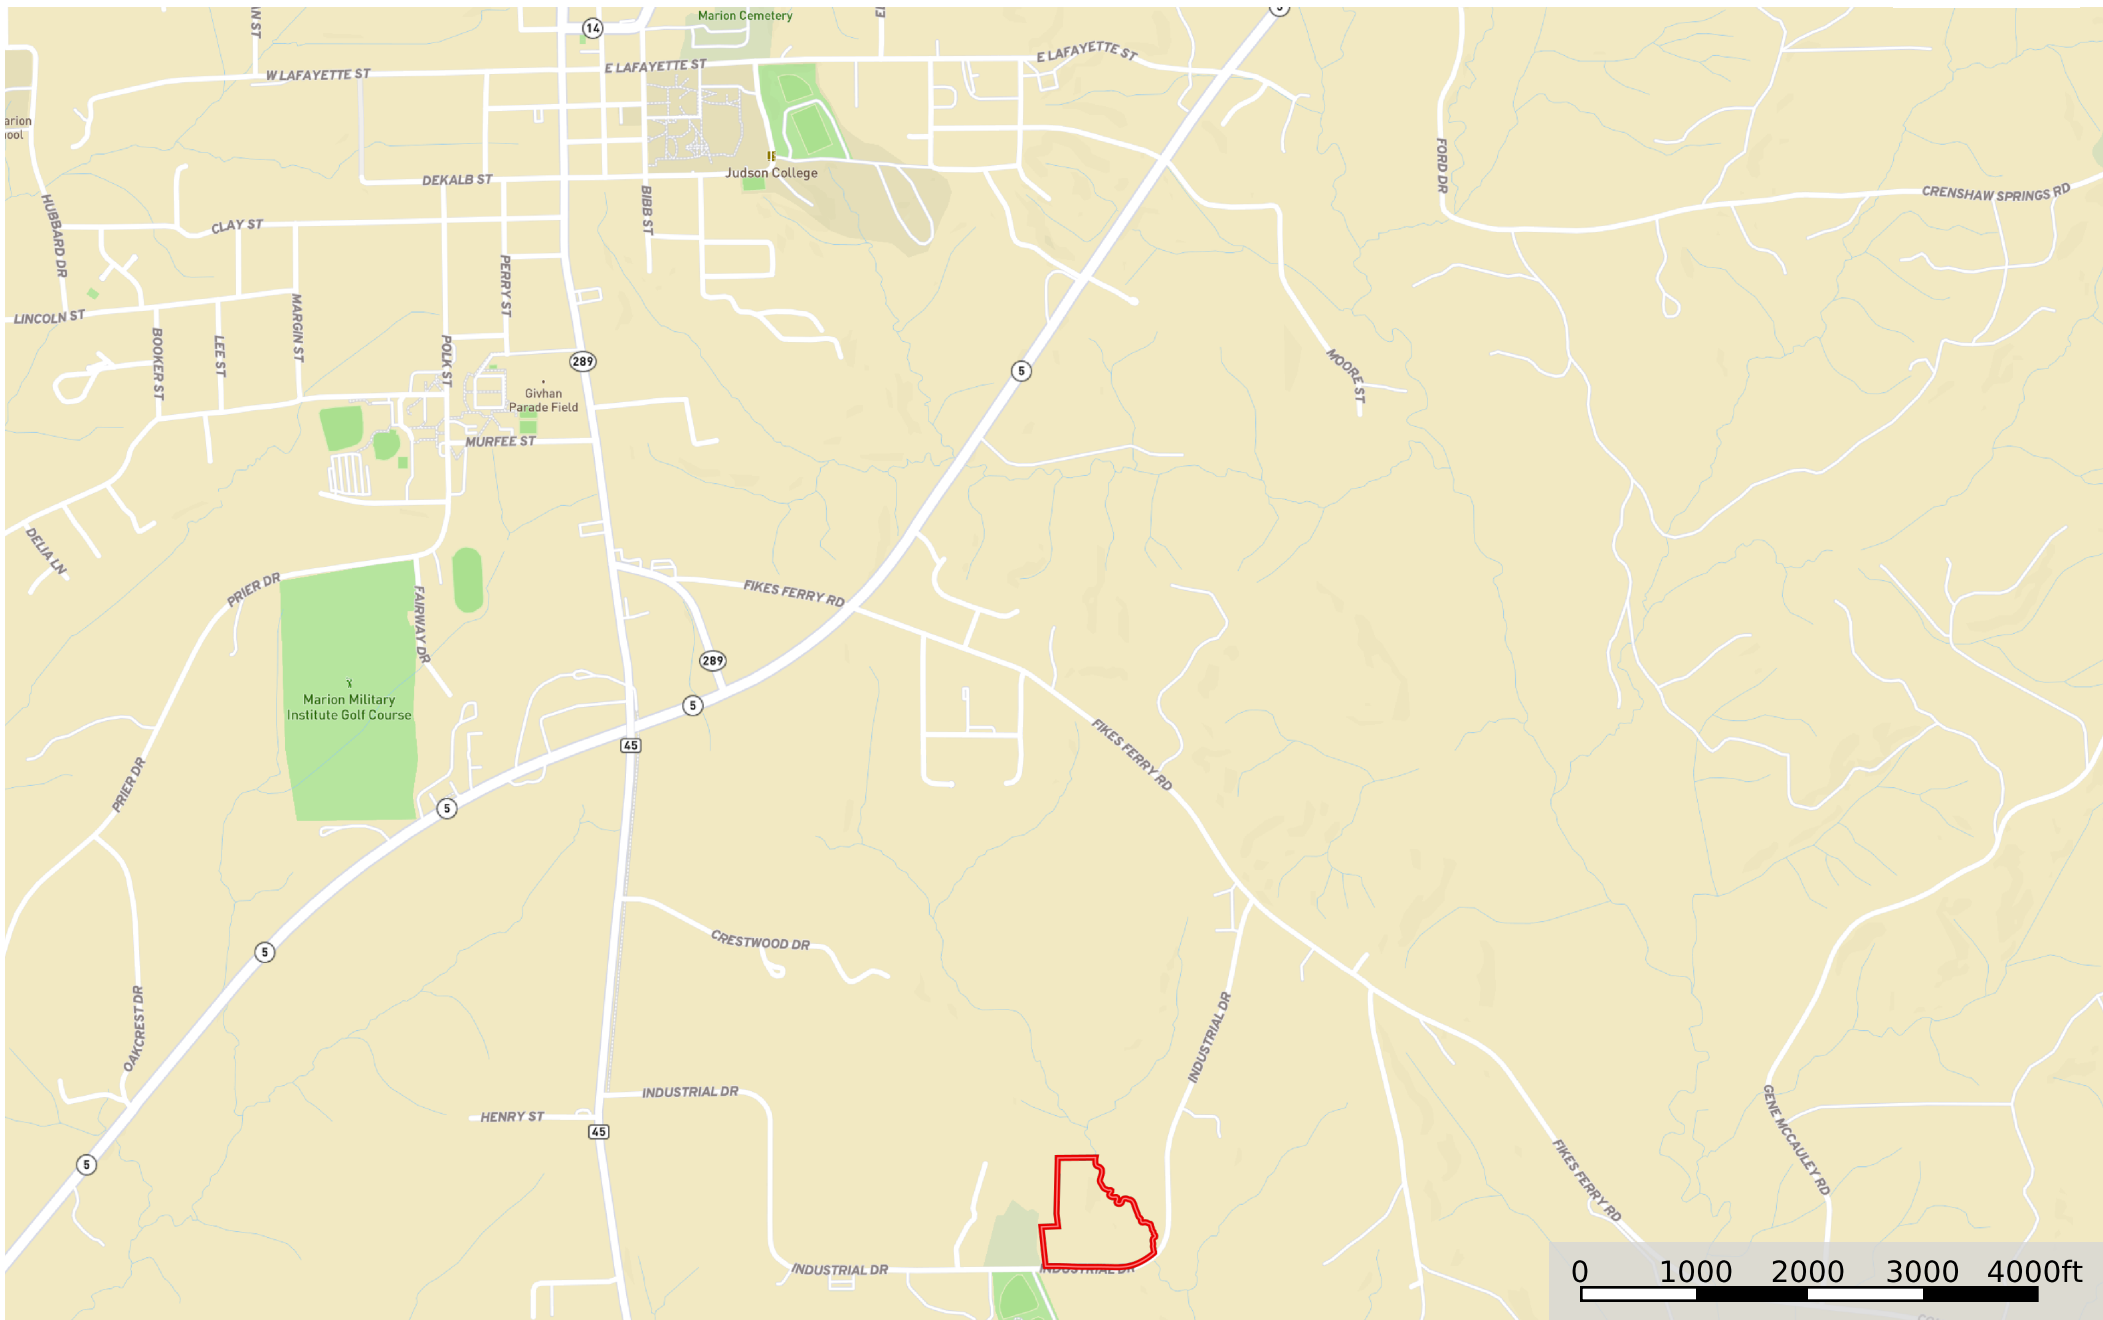

Kish - Home

Perry County, Alabama, 15 AC +/-

 Boundary