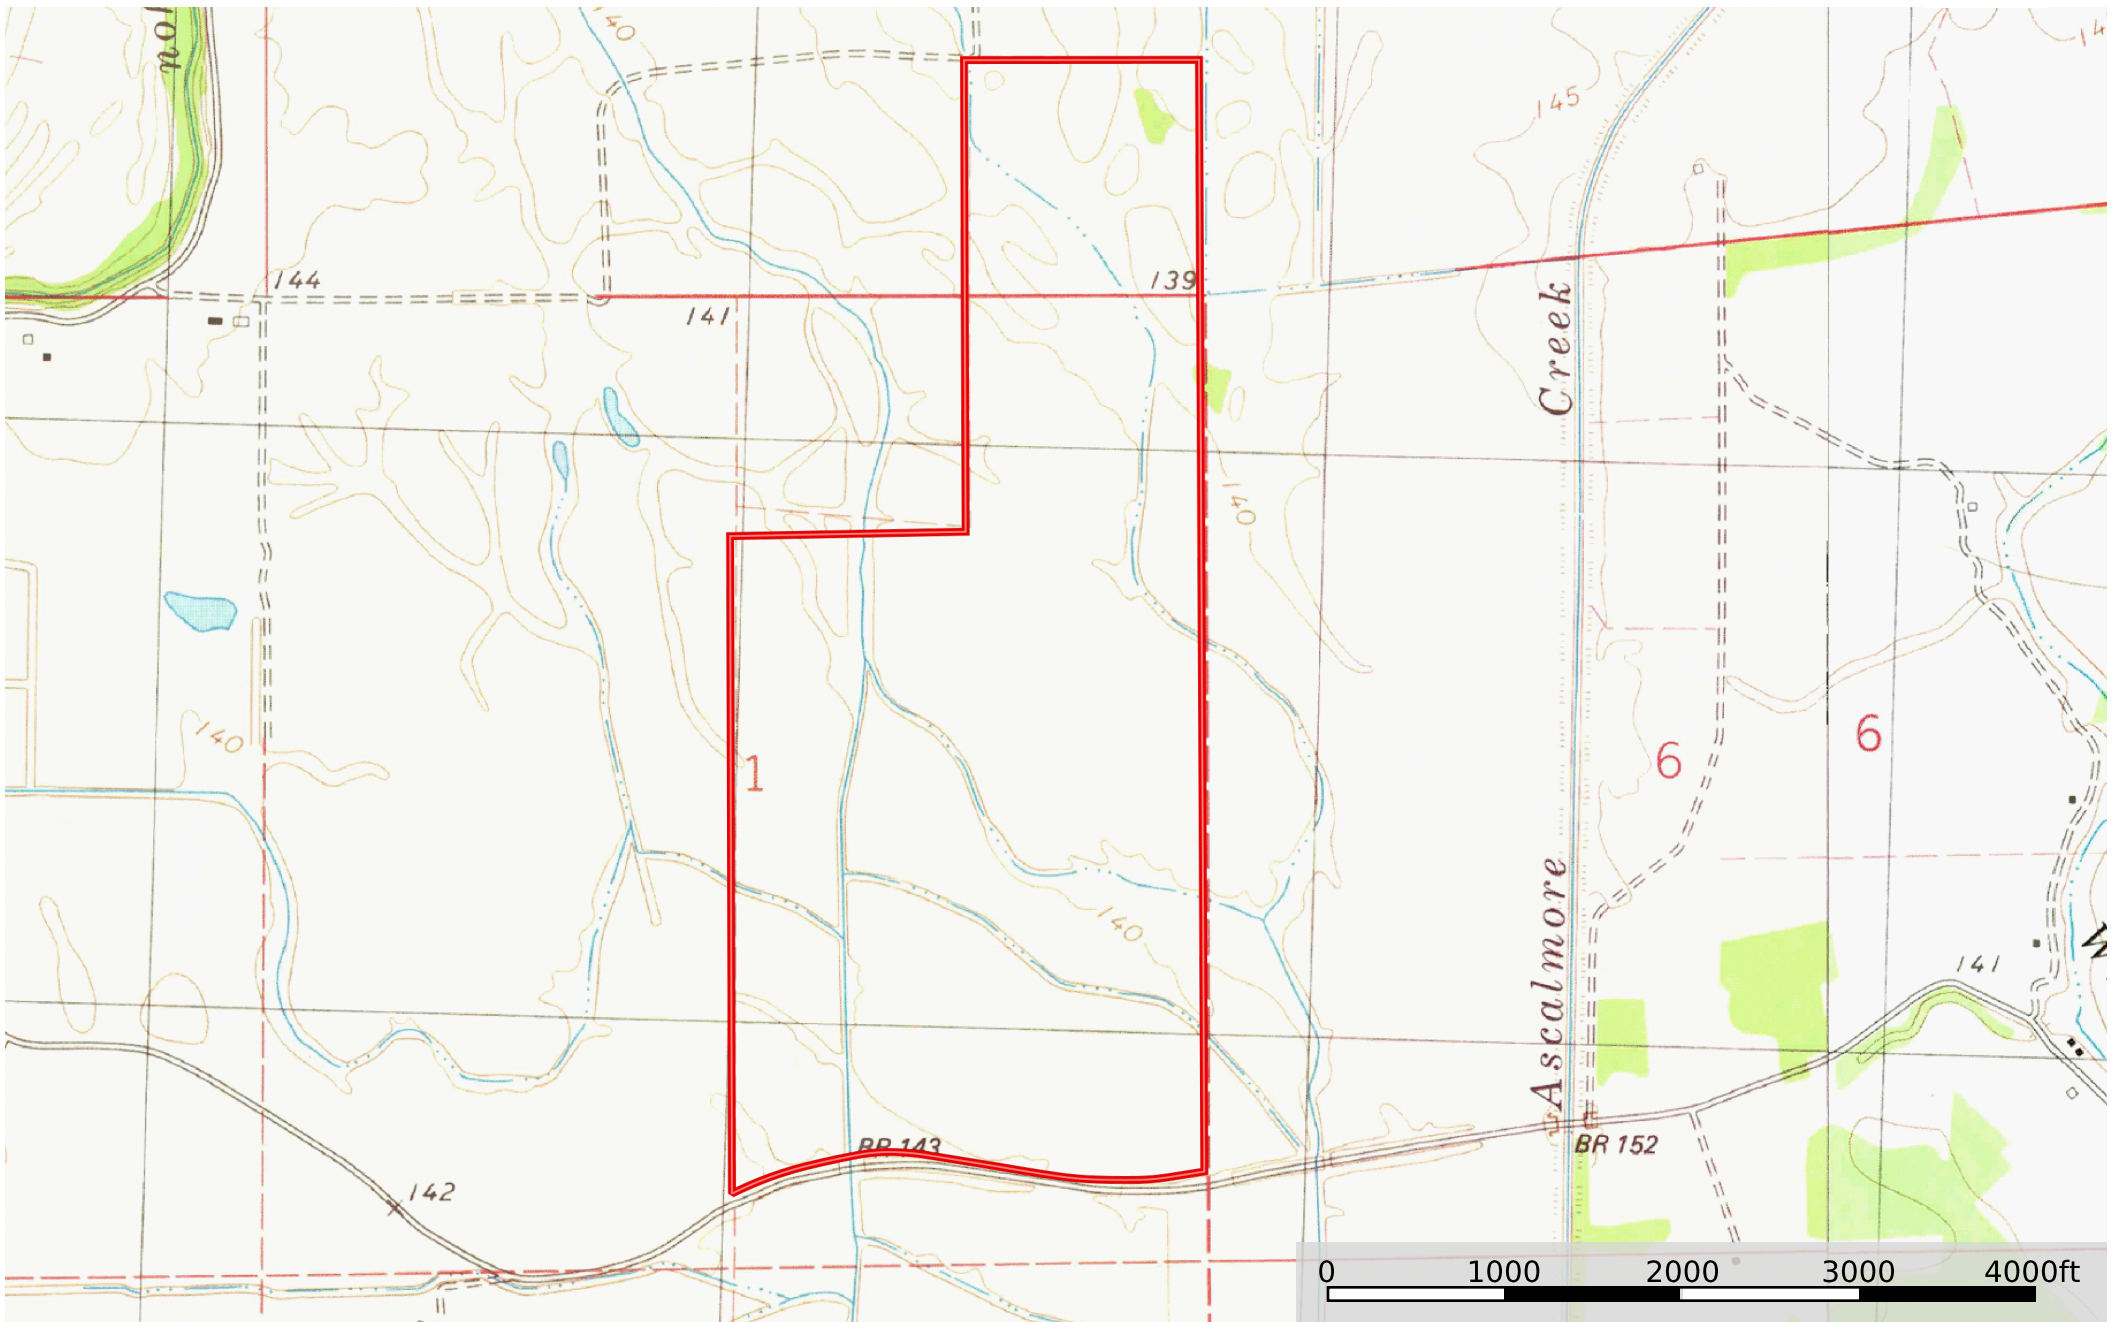

300 acres +/- Tallahatchie County Eaton
Tallahatchie County, Mississippi, 300 AC +/-

 Boundary