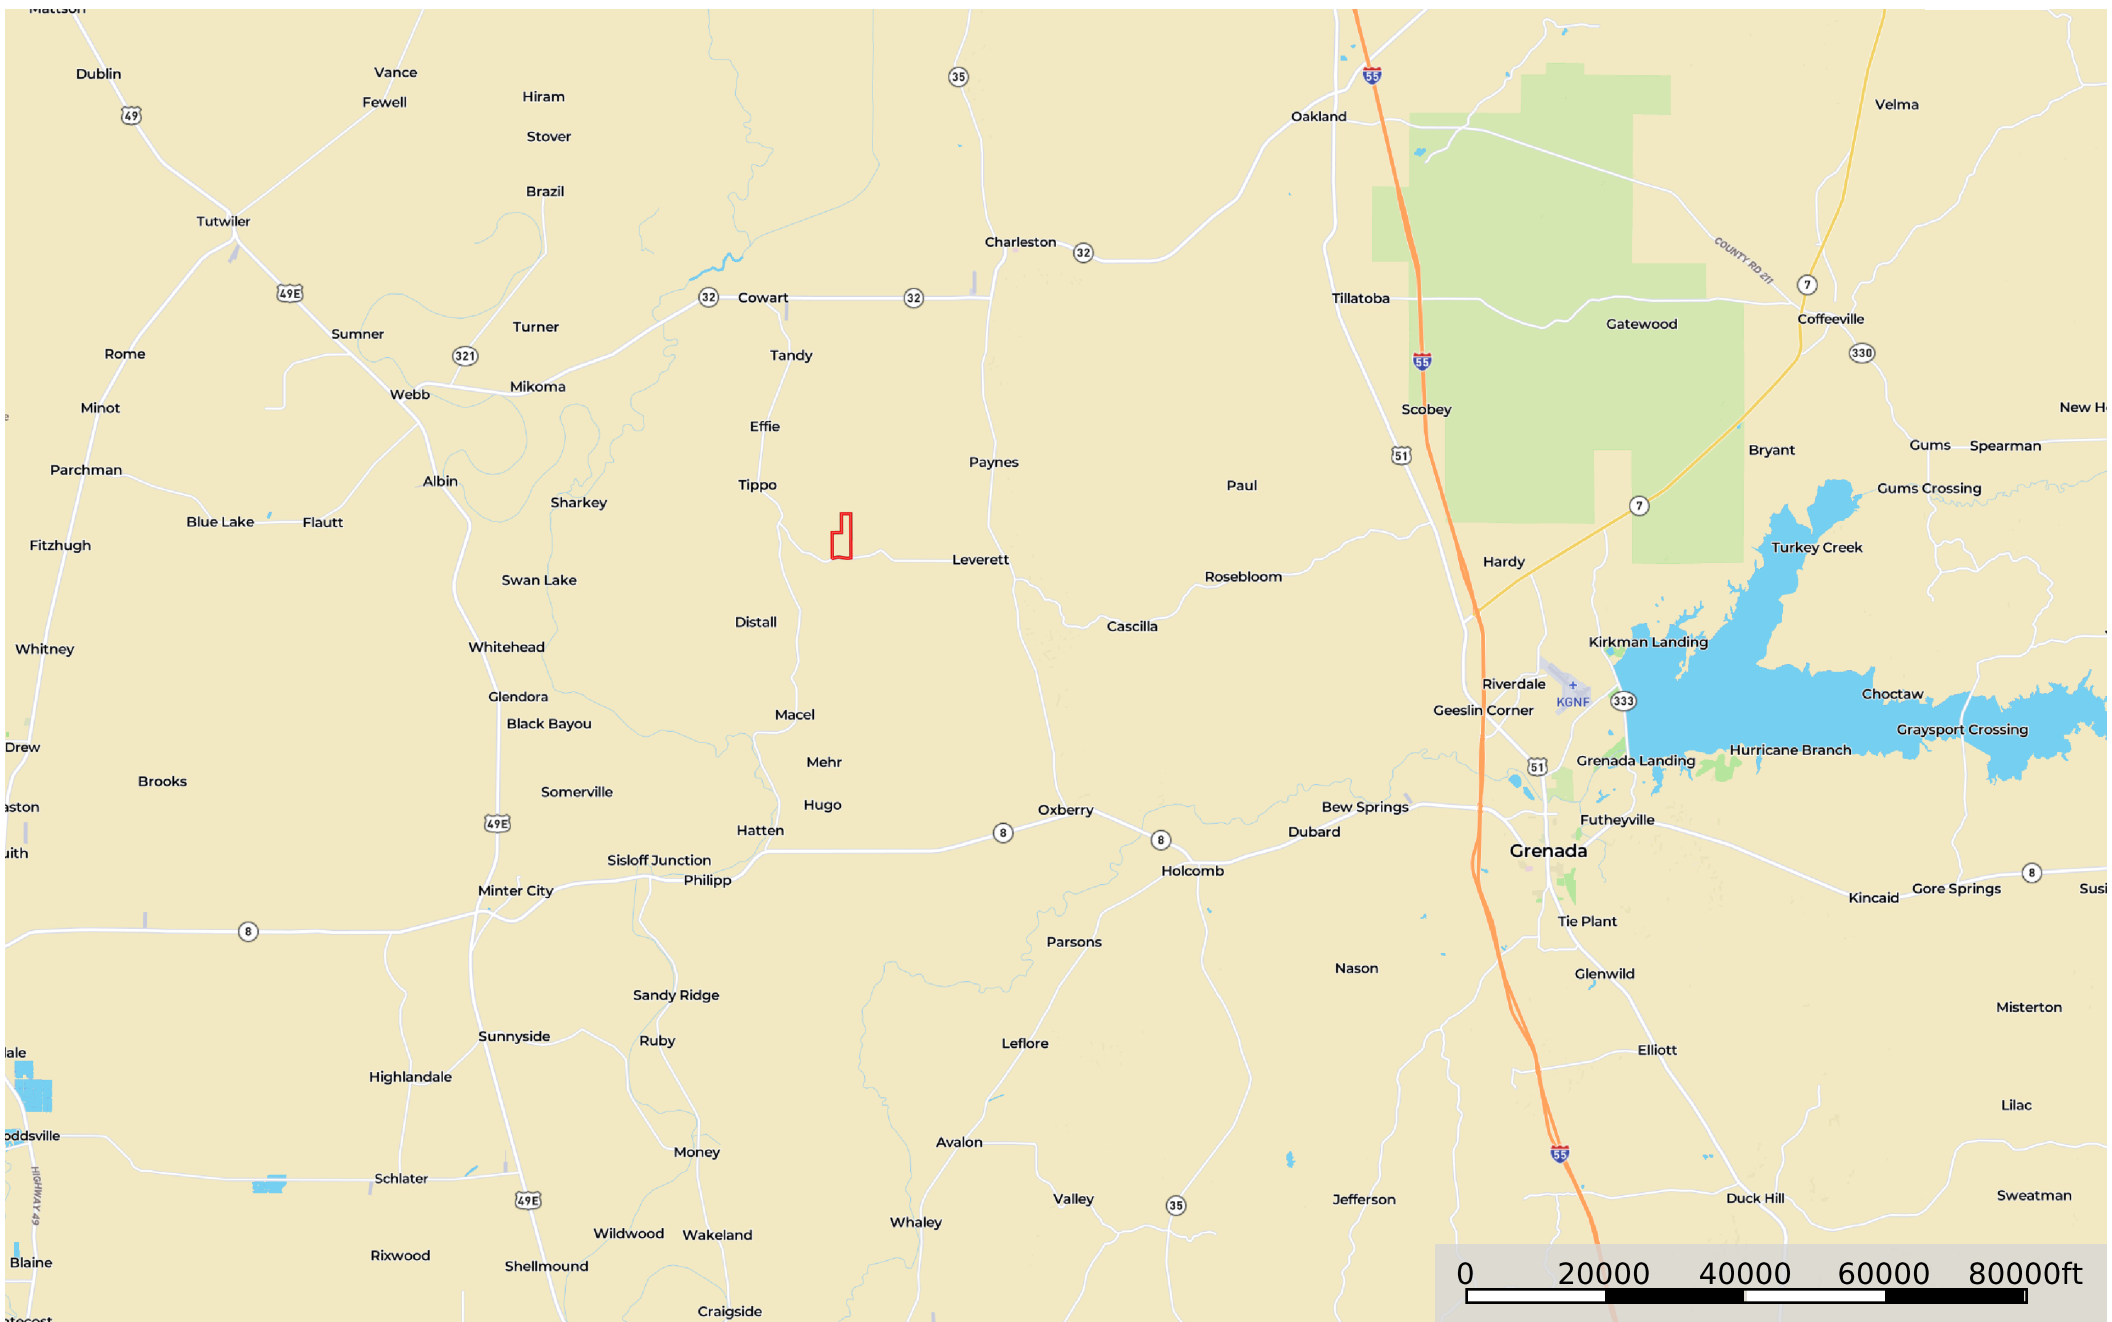

# 300 acres +/- Tallahatchie County Eaton

Tallahatchie County, Mississippi, 300 AC +/-

Boundary