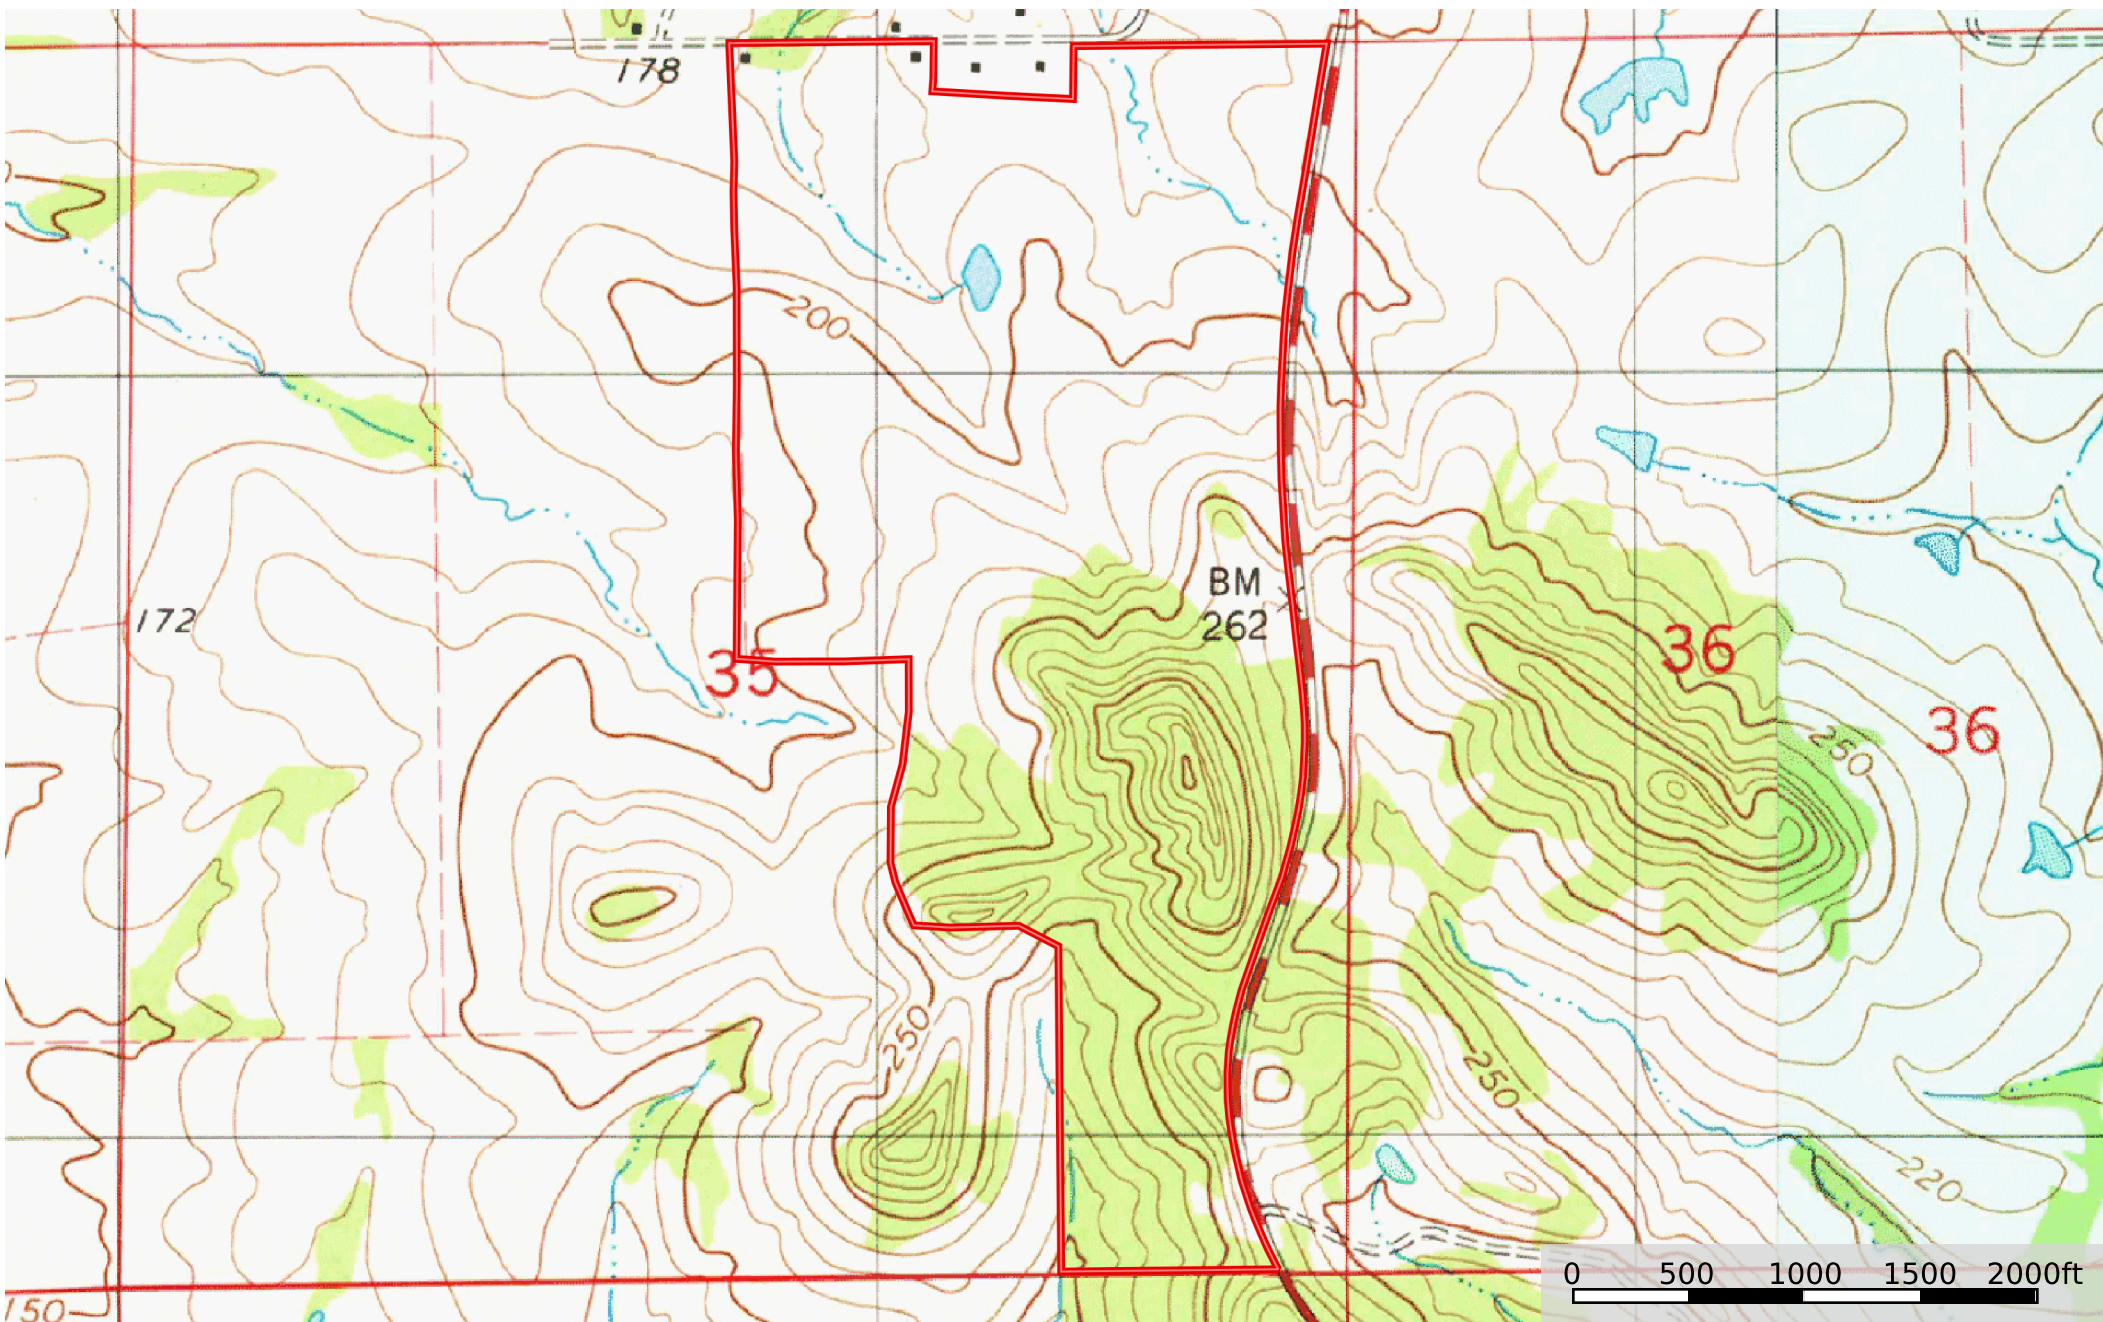

218 acres Wilcox County Faulkner

Wilcox County, Alabama, 218 AC +/-

 Boundary