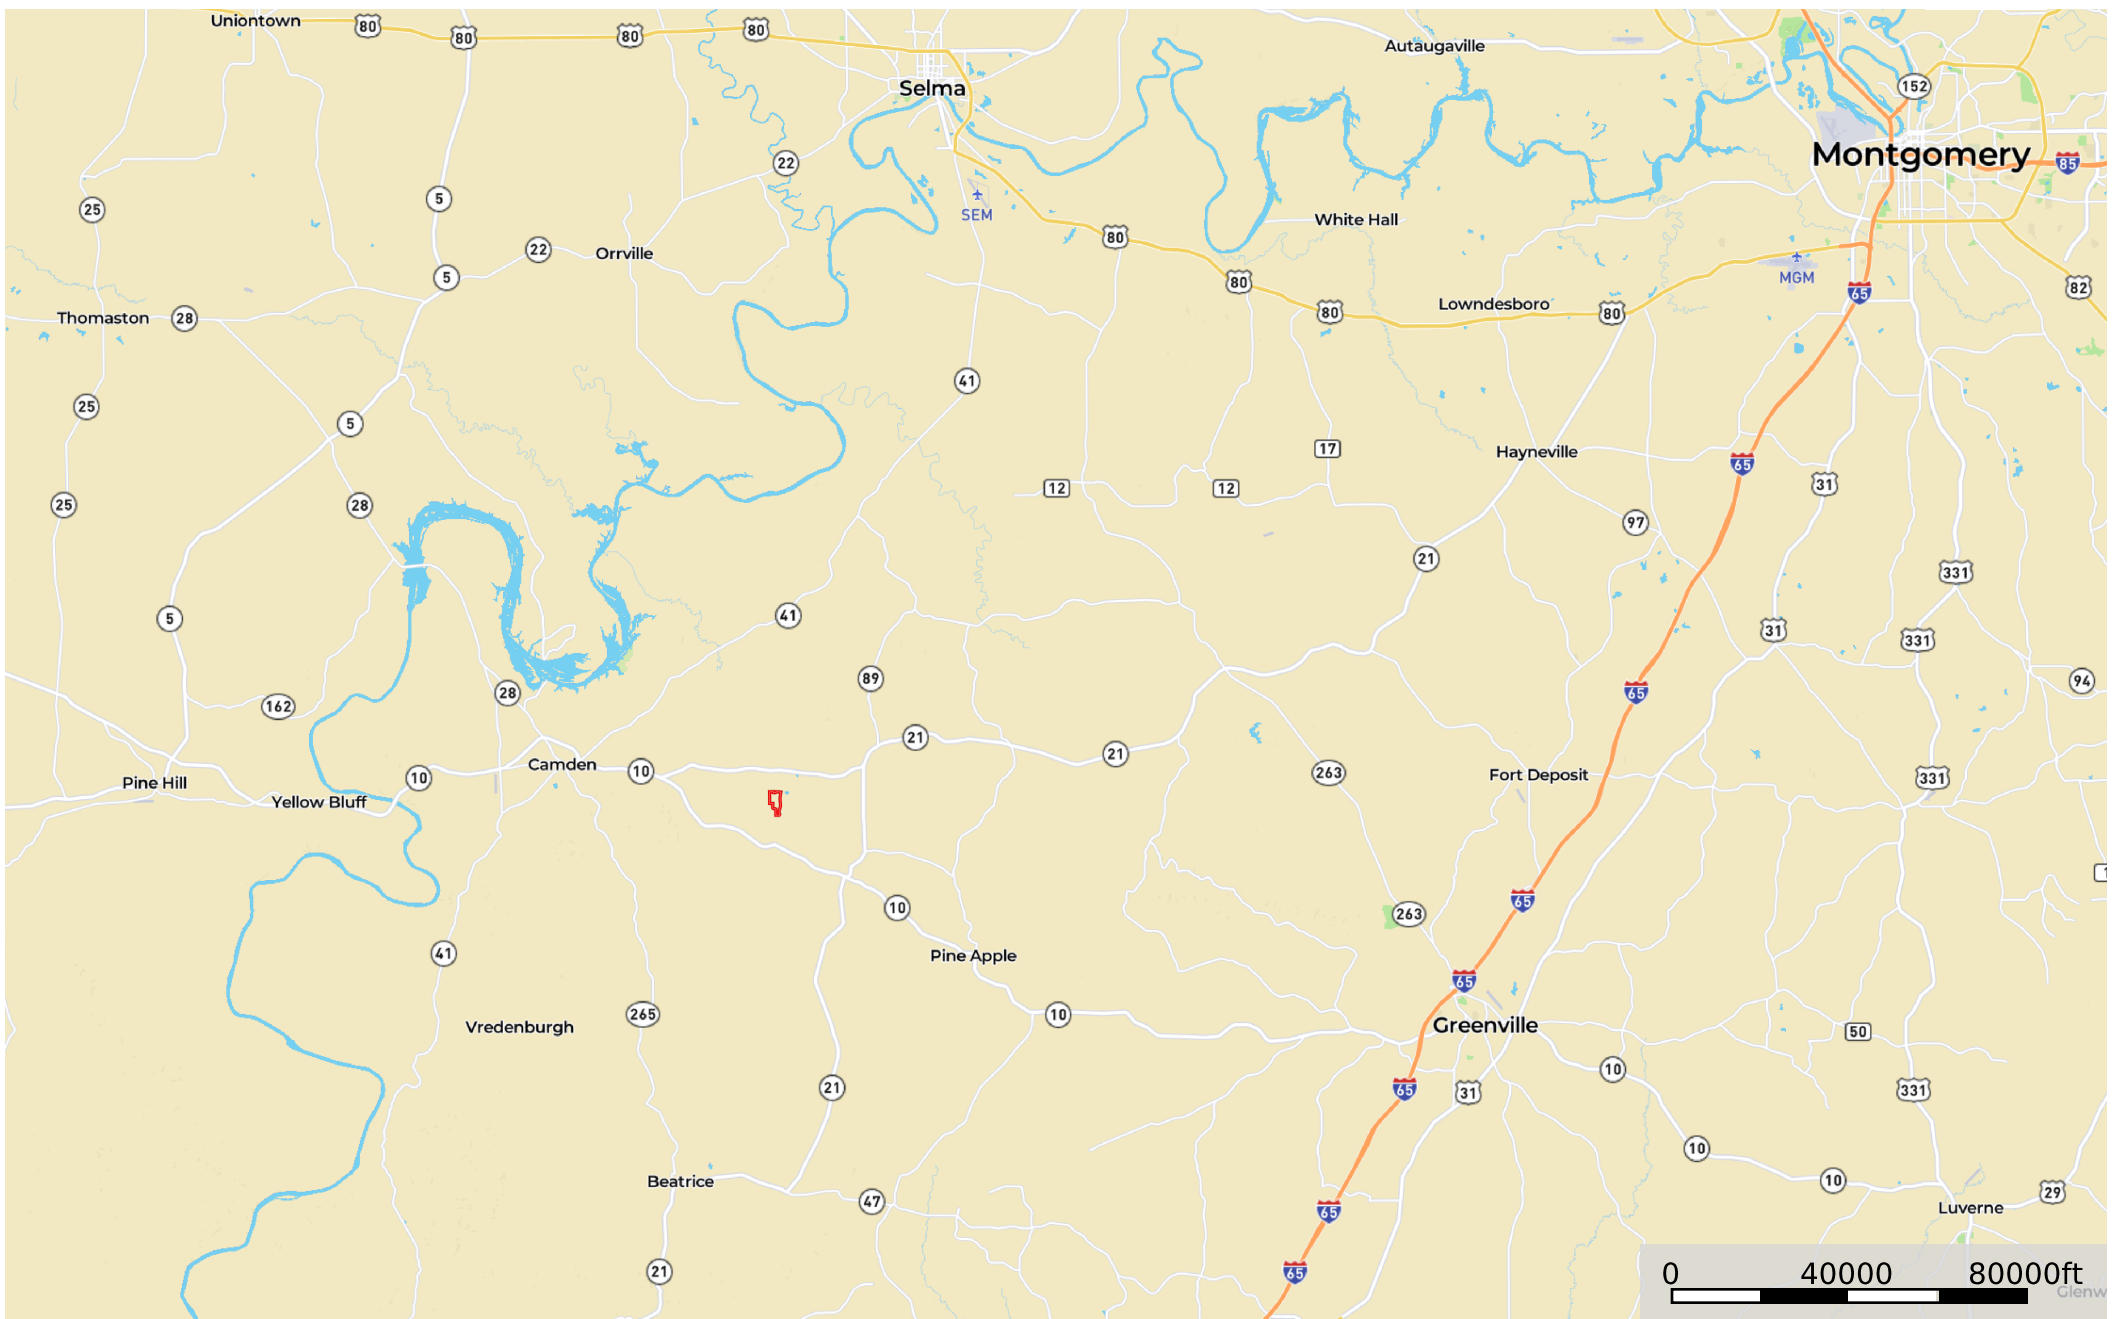

218 acres Wilcox County Faulkner

Wilcox County, Alabama, 218 AC +/-

 Boundary