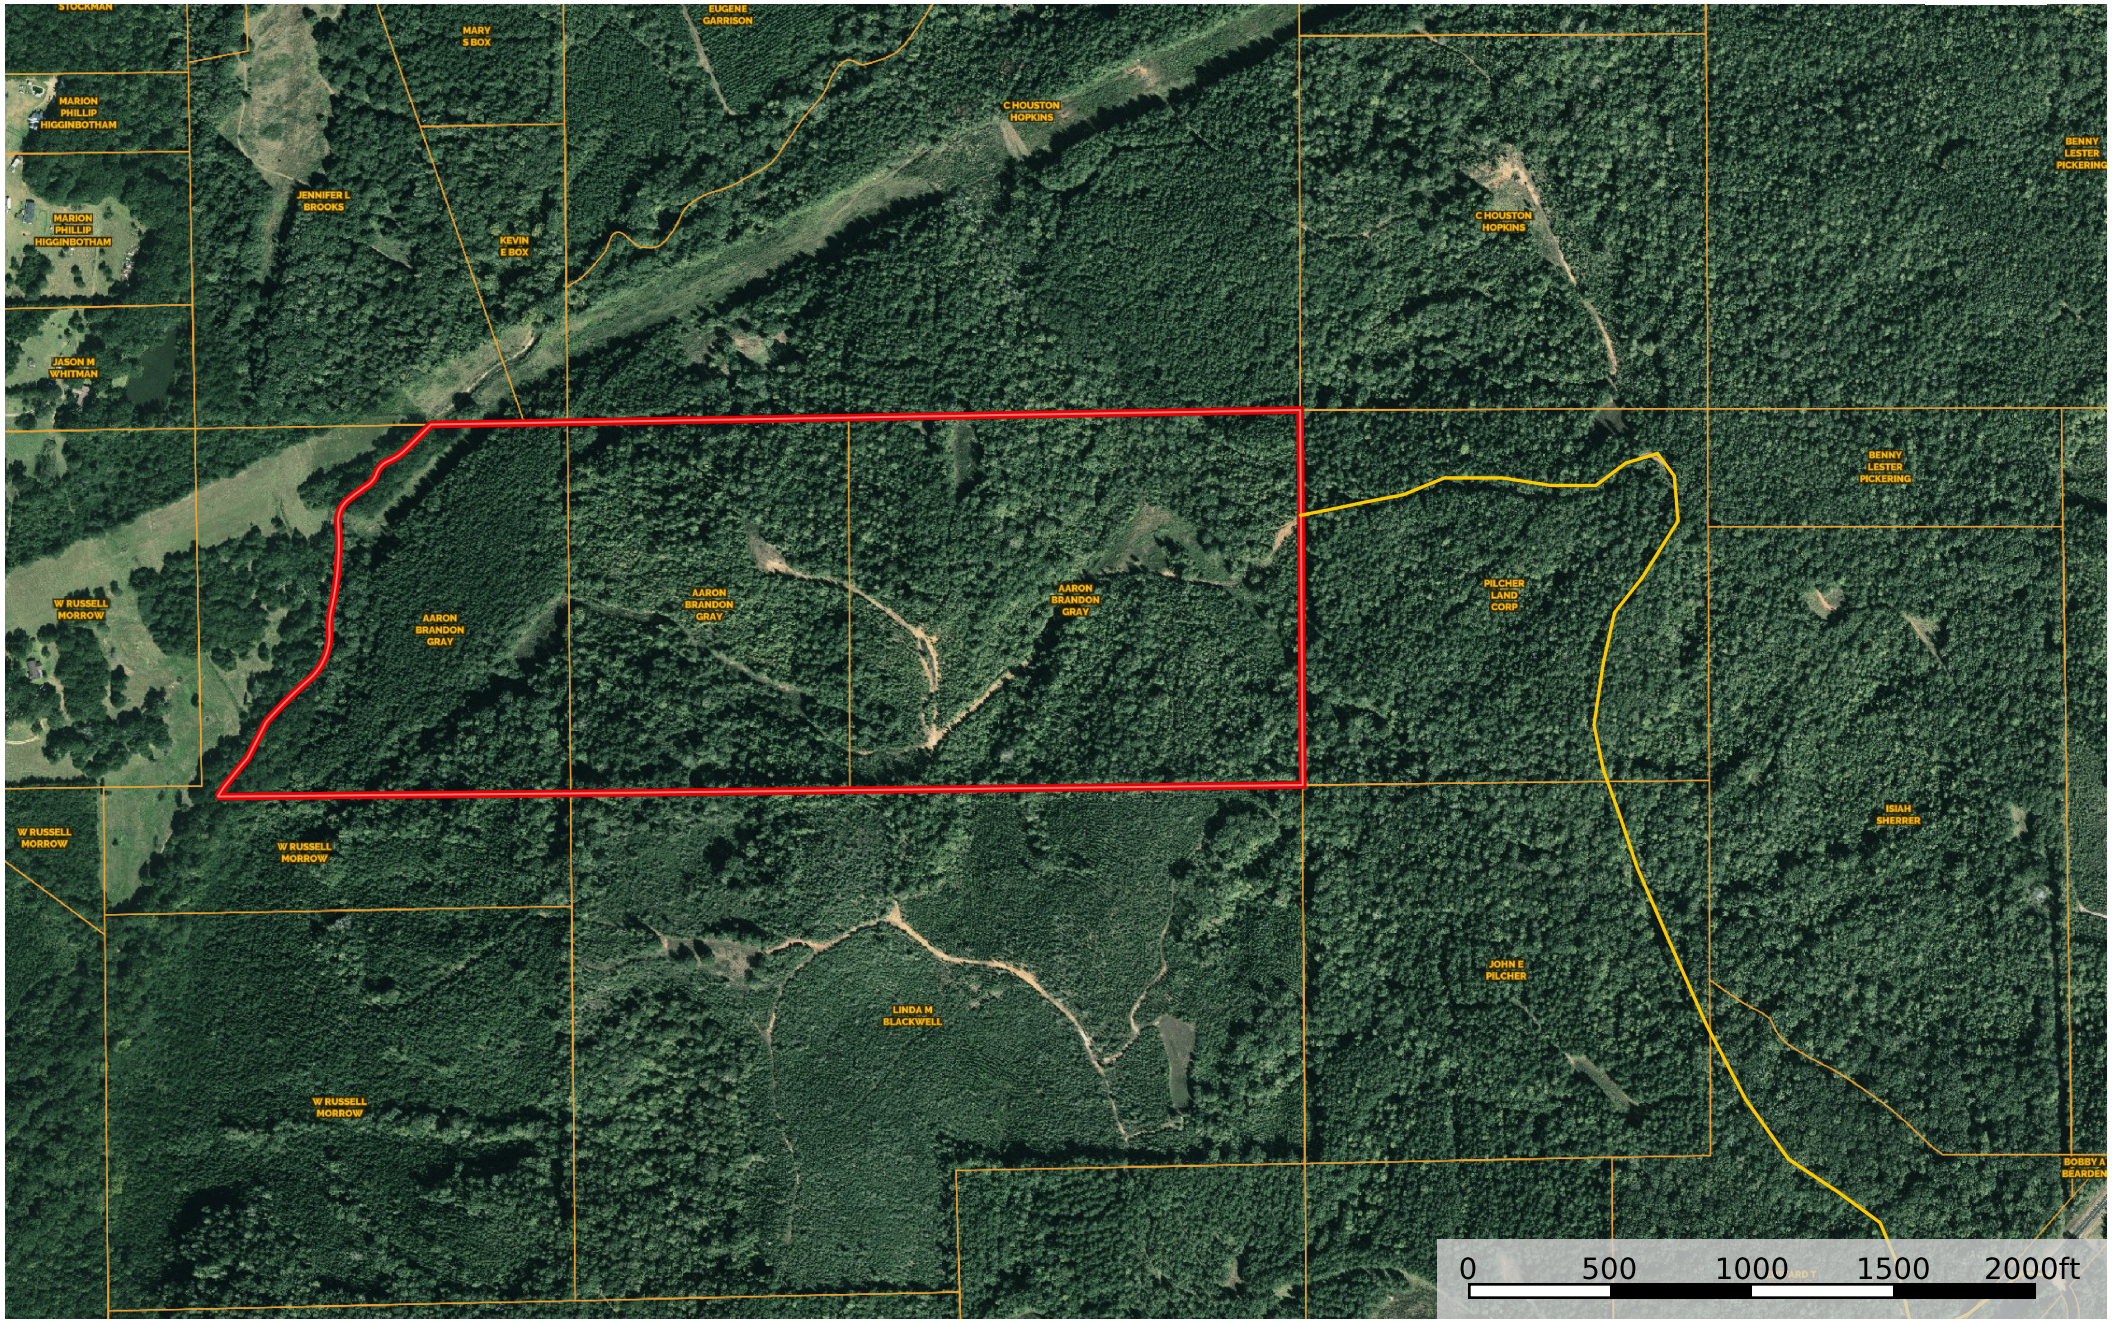

# 105 acres Dallas County Gray

Dallas County, Alabama, 105 AC +/-

— Primary Road  Boundary