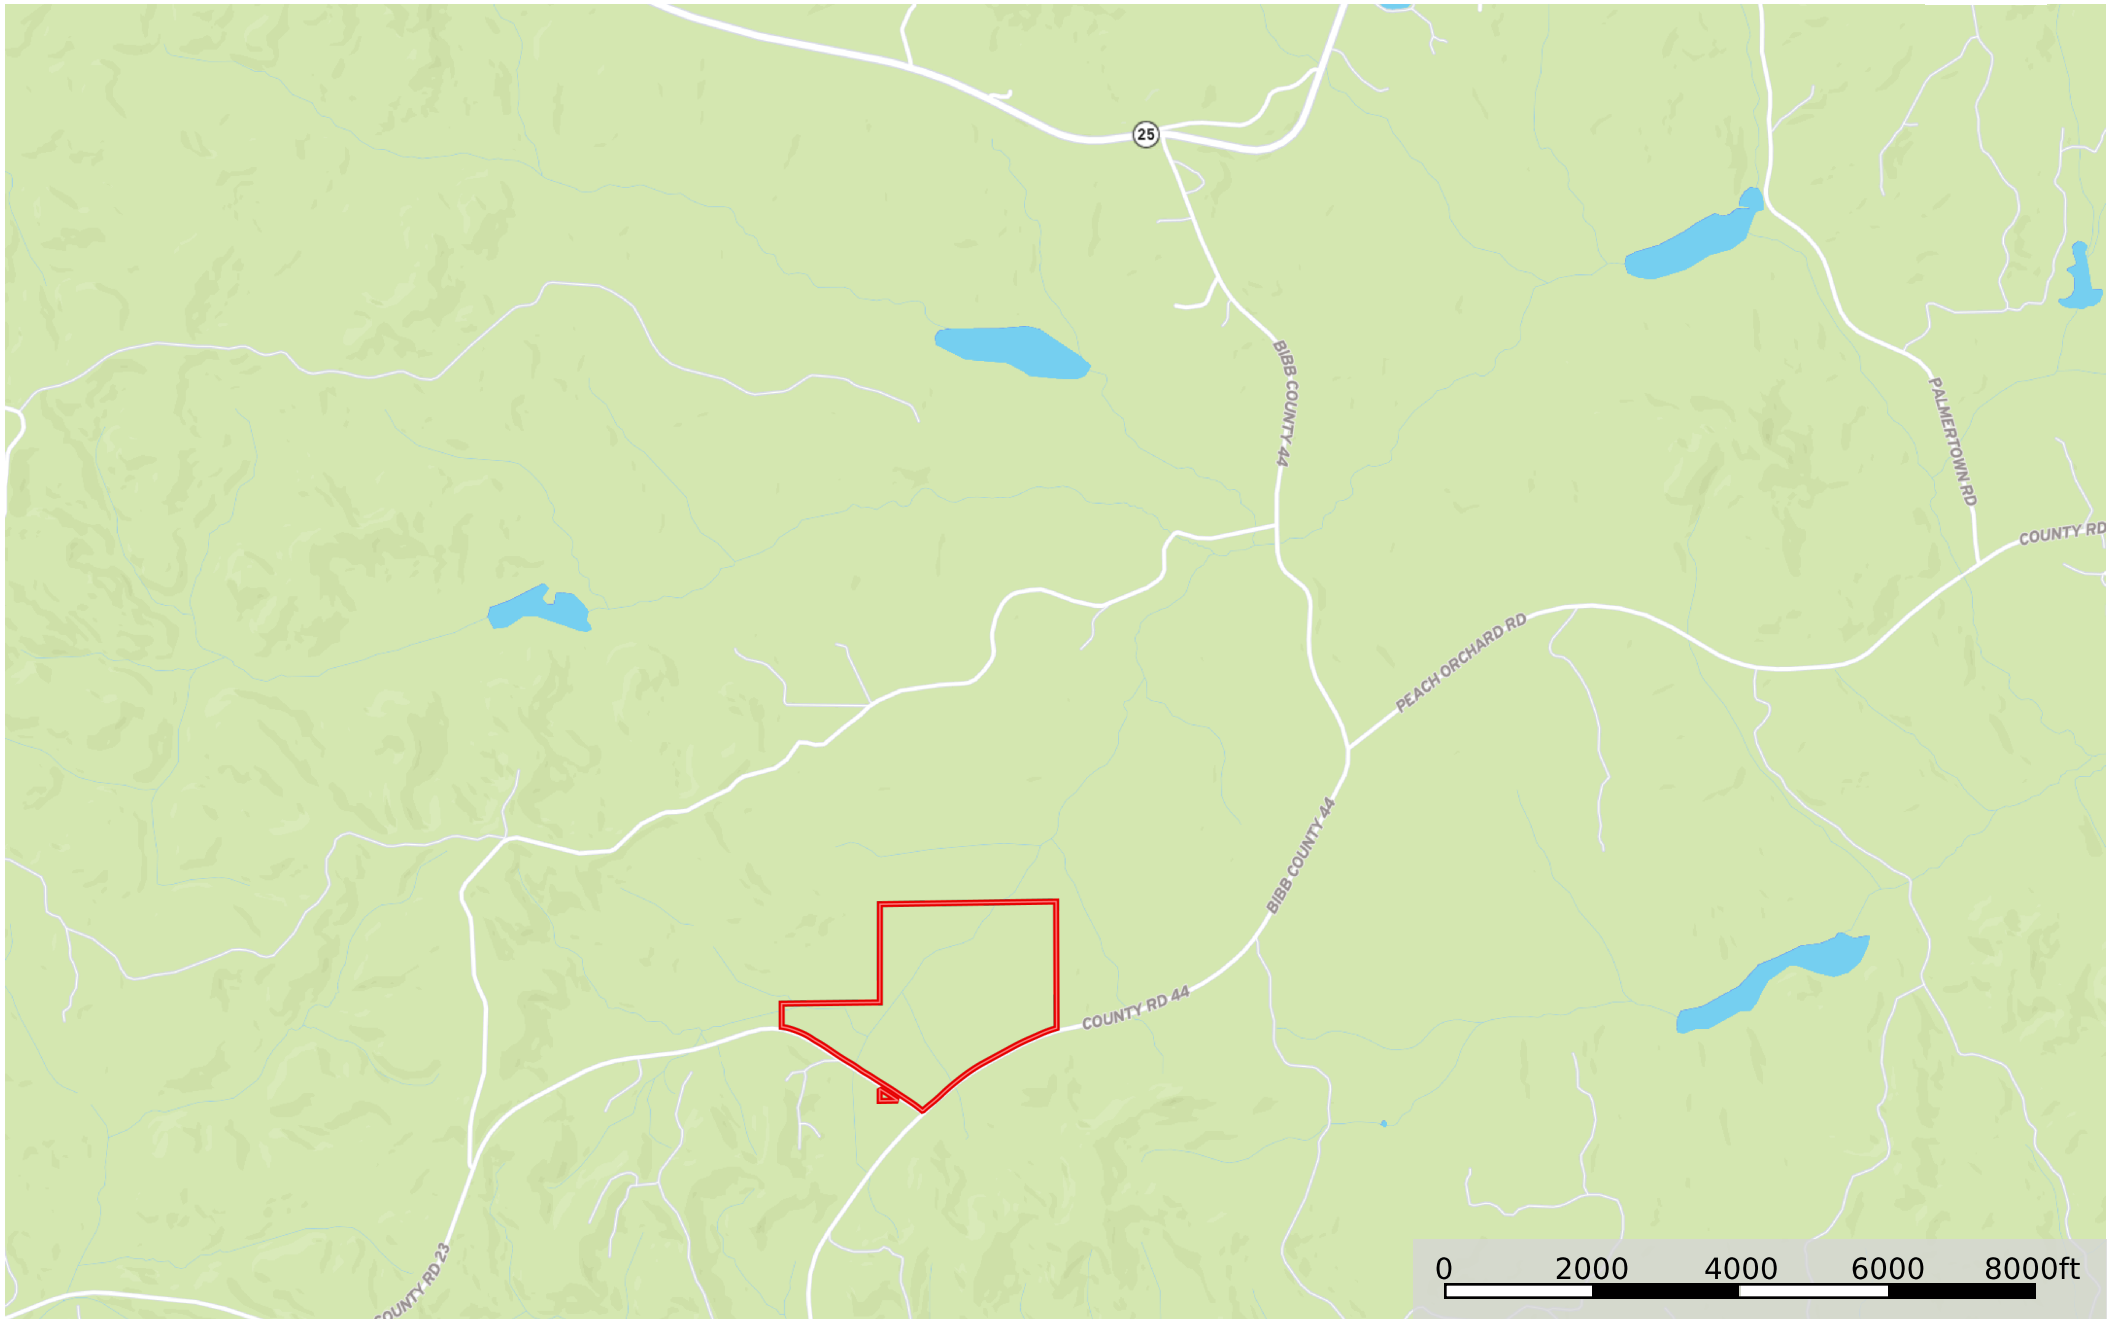

146 acres Perry County Walla

Perry County, Alabama, 146 AC +/-

 Boundary