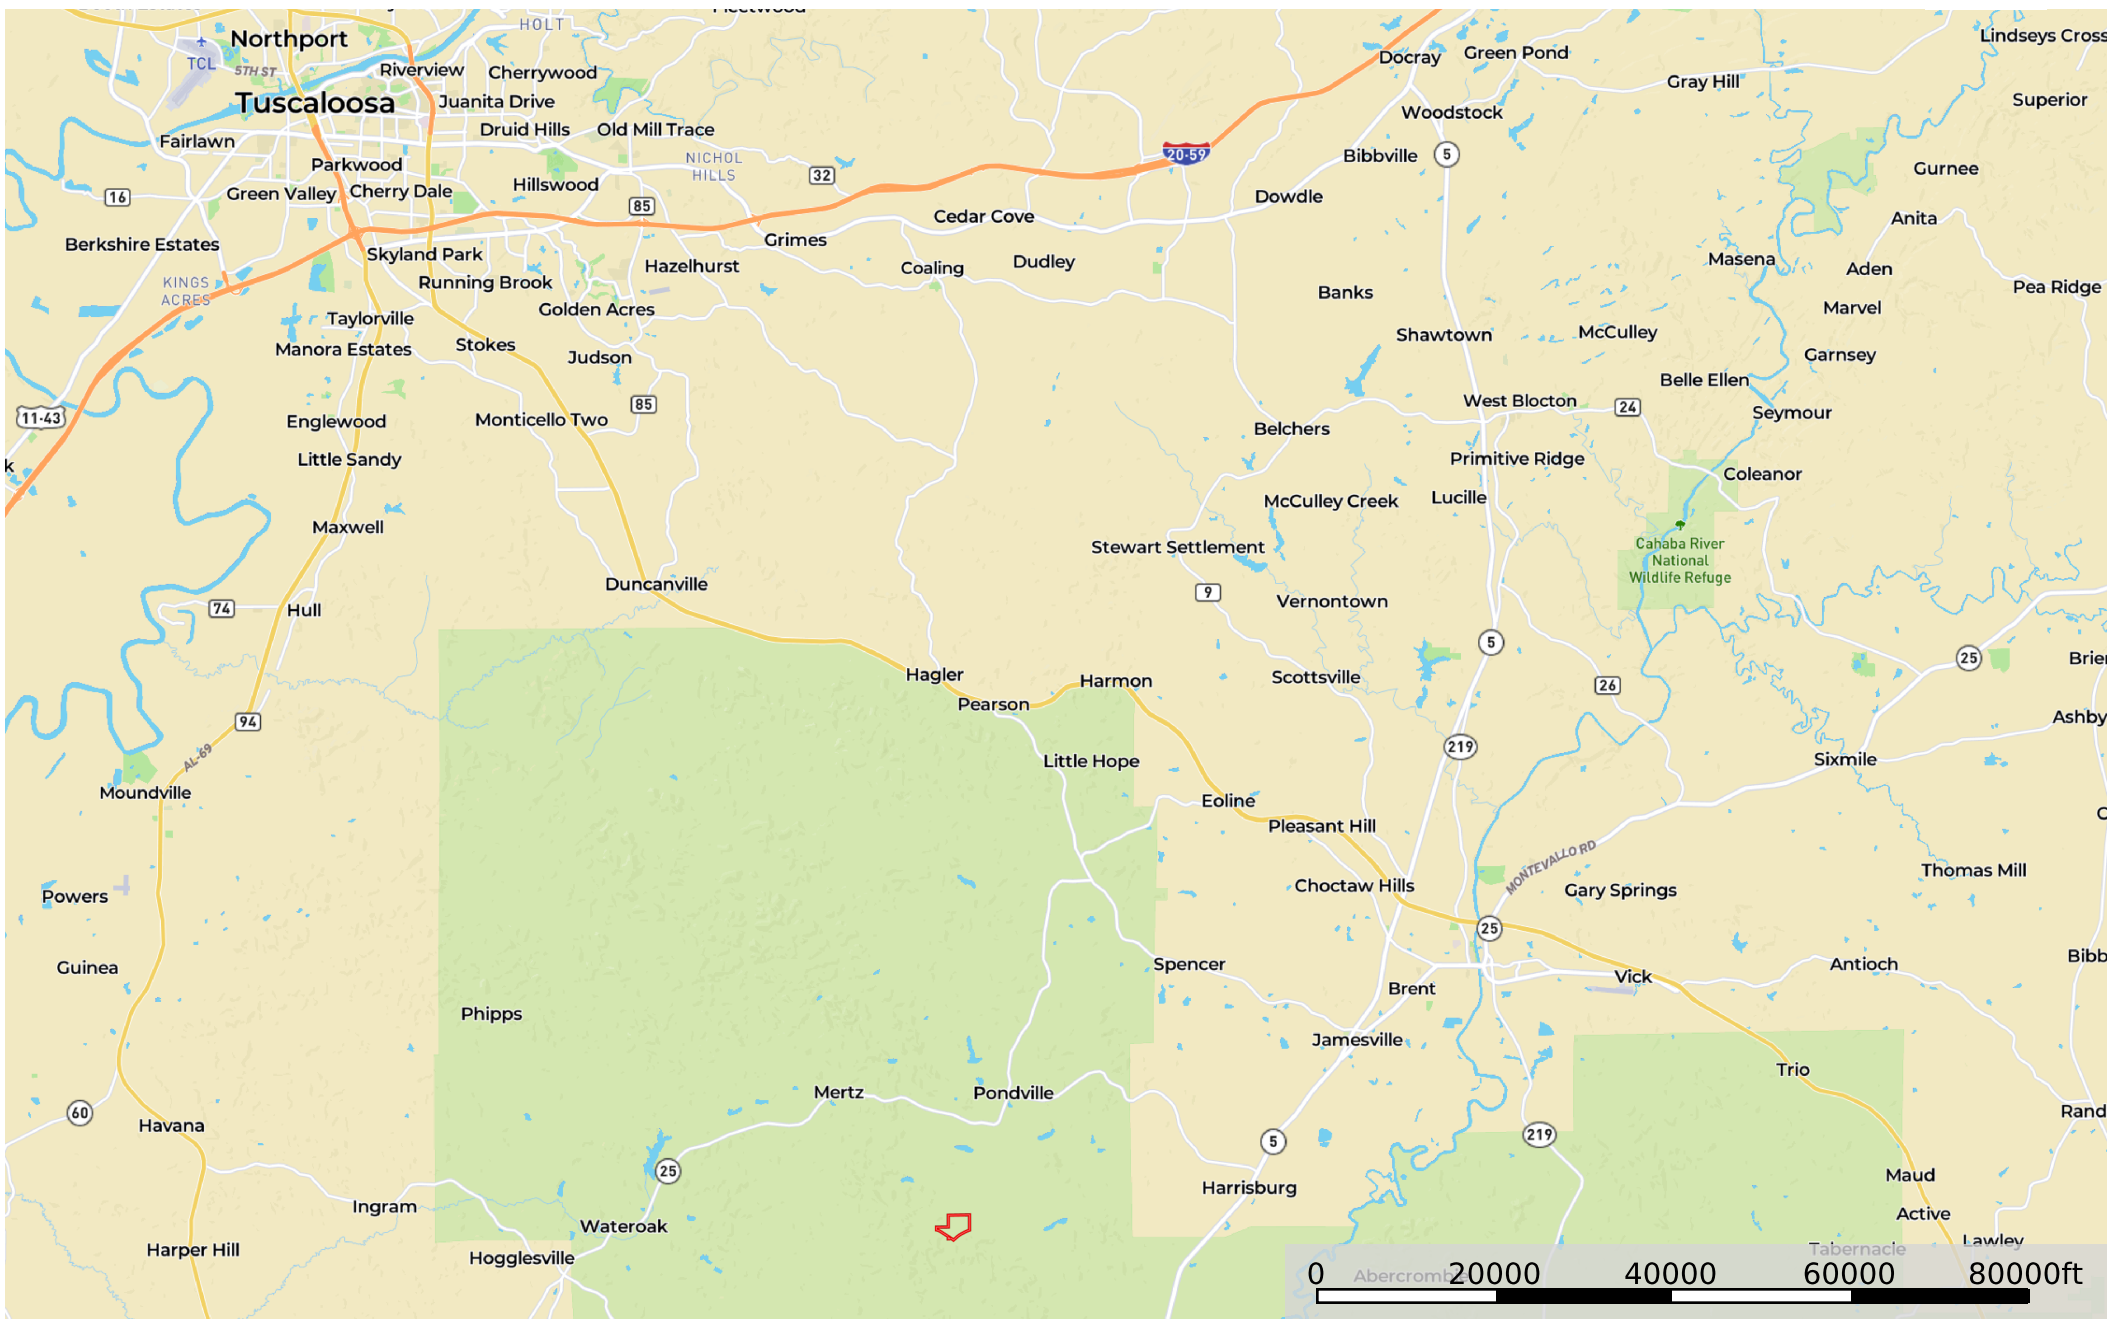

146 acres Perry County Walla

Perry County, Alabama, 146 AC +/-

 Boundary