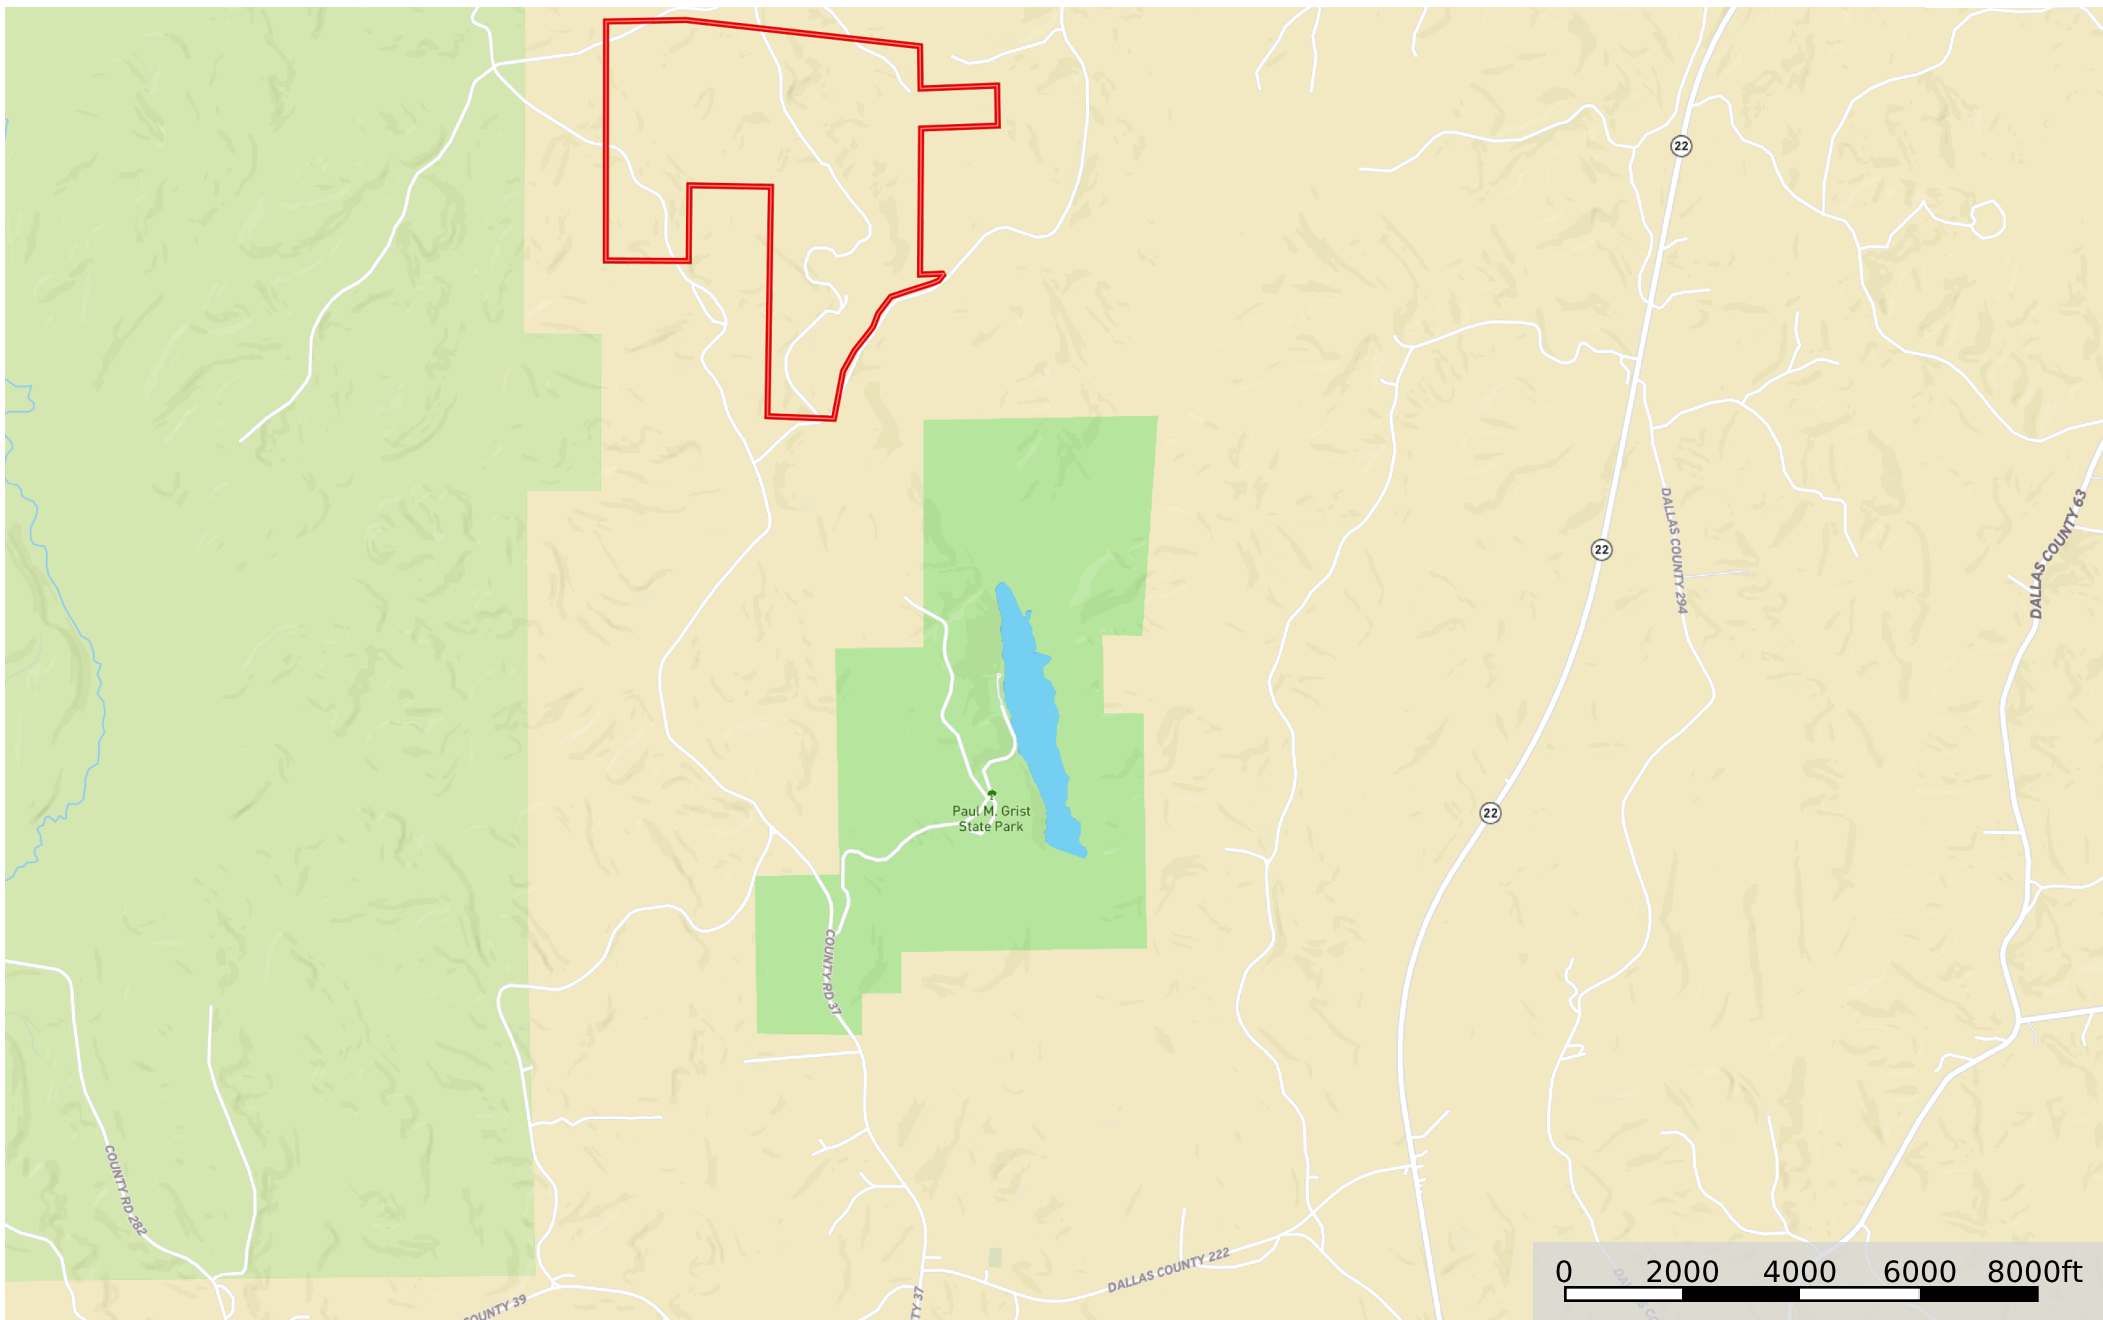

565 acres +/- Dallas County Rengifo

Dallas County, Alabama, 565 AC +/-

 Boundary