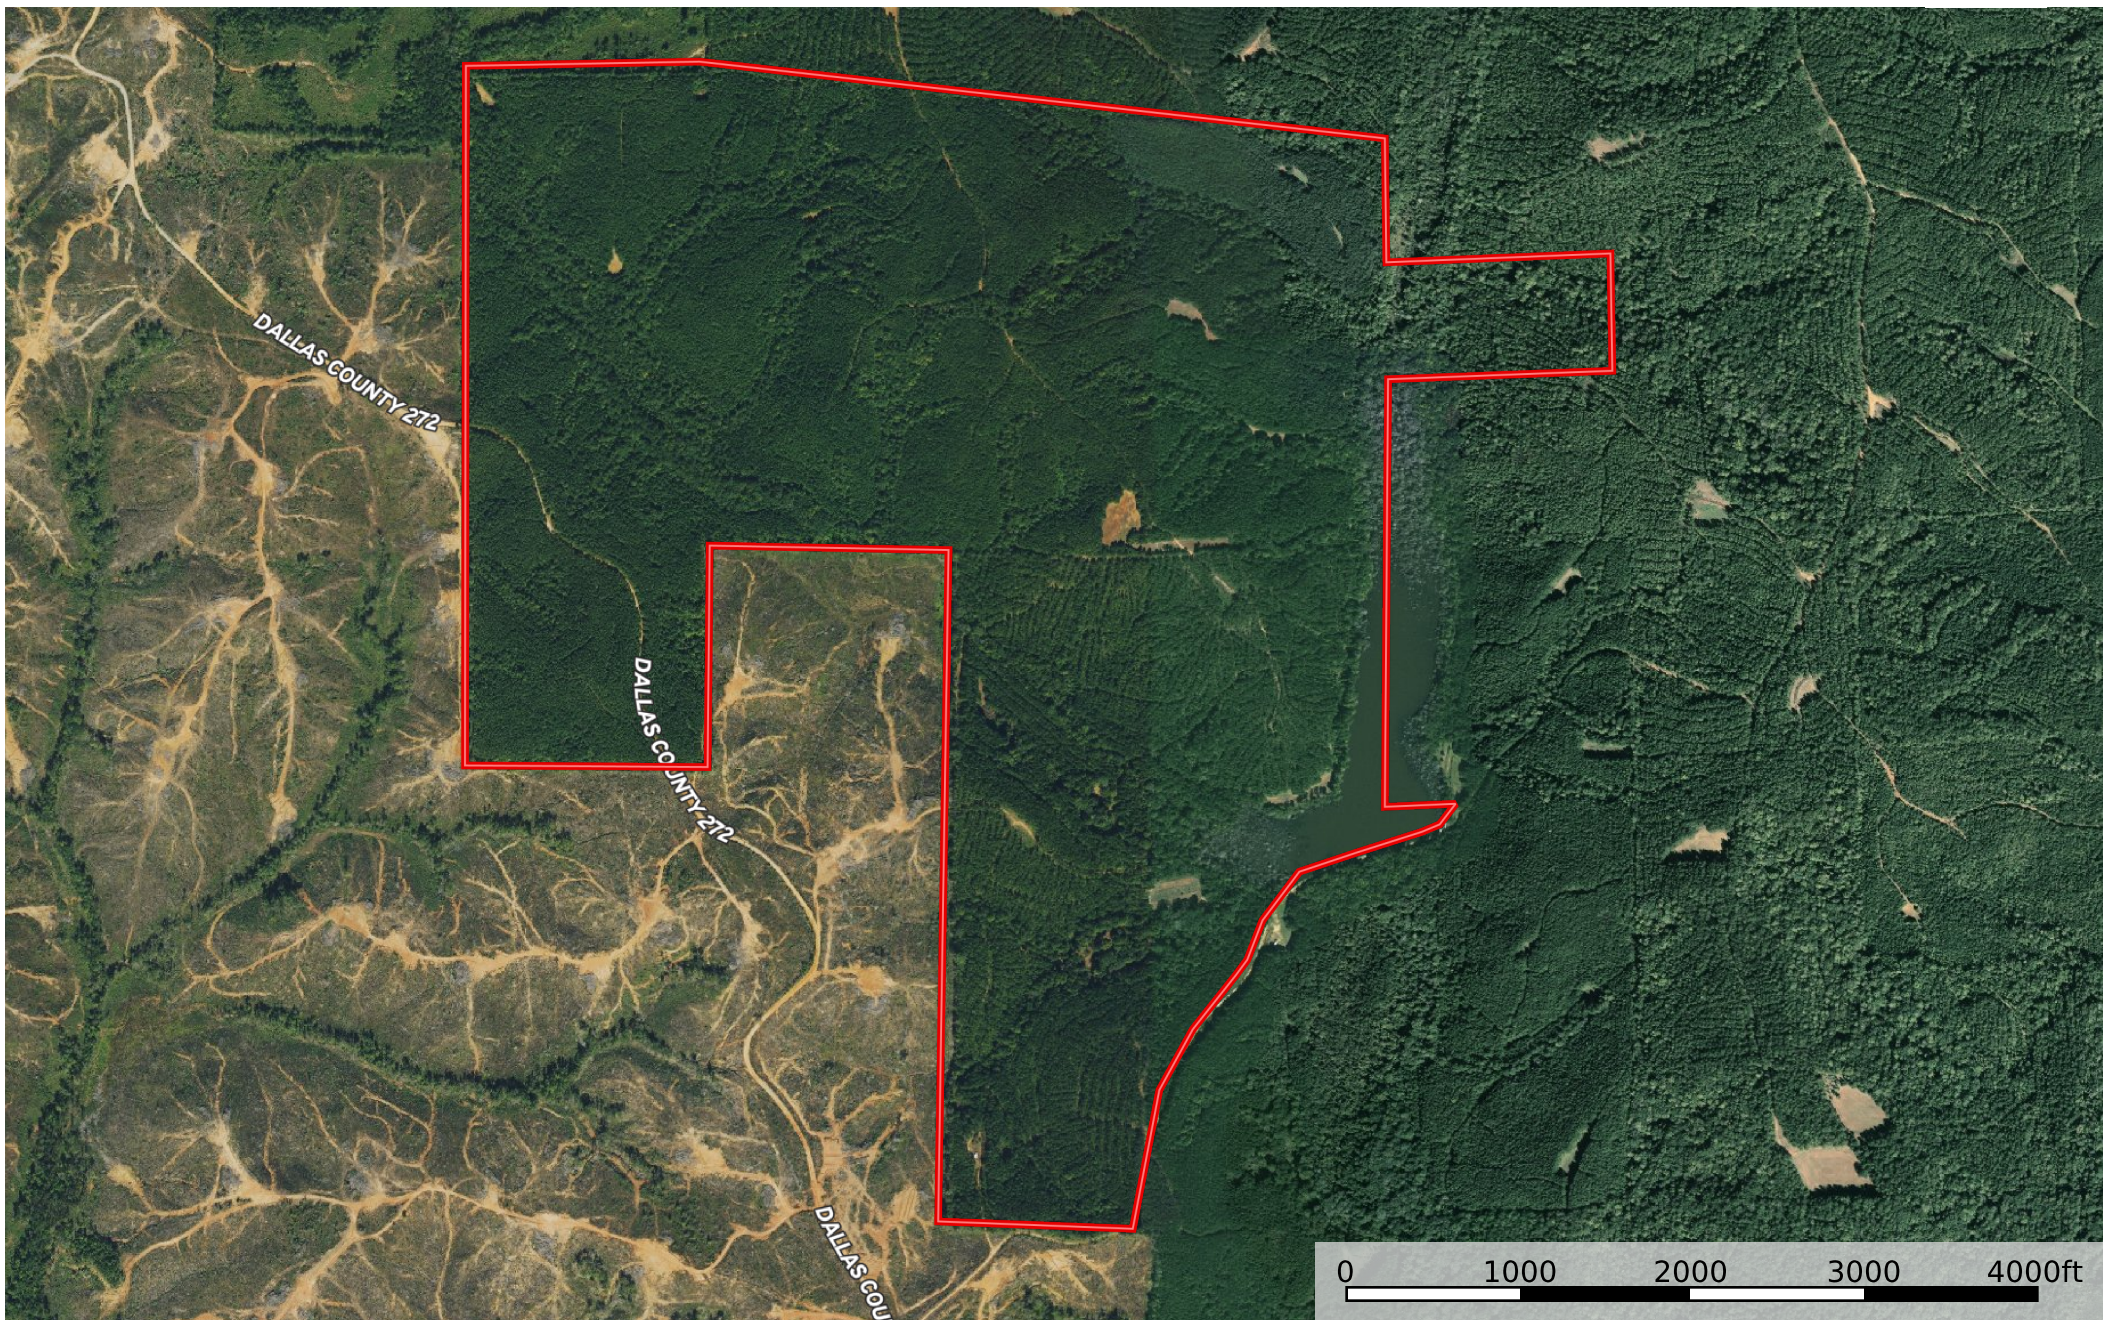

# 565 acres +/- Dallas County Rengifo

Dallas County, Alabama, 565 AC +/-

 Boundary