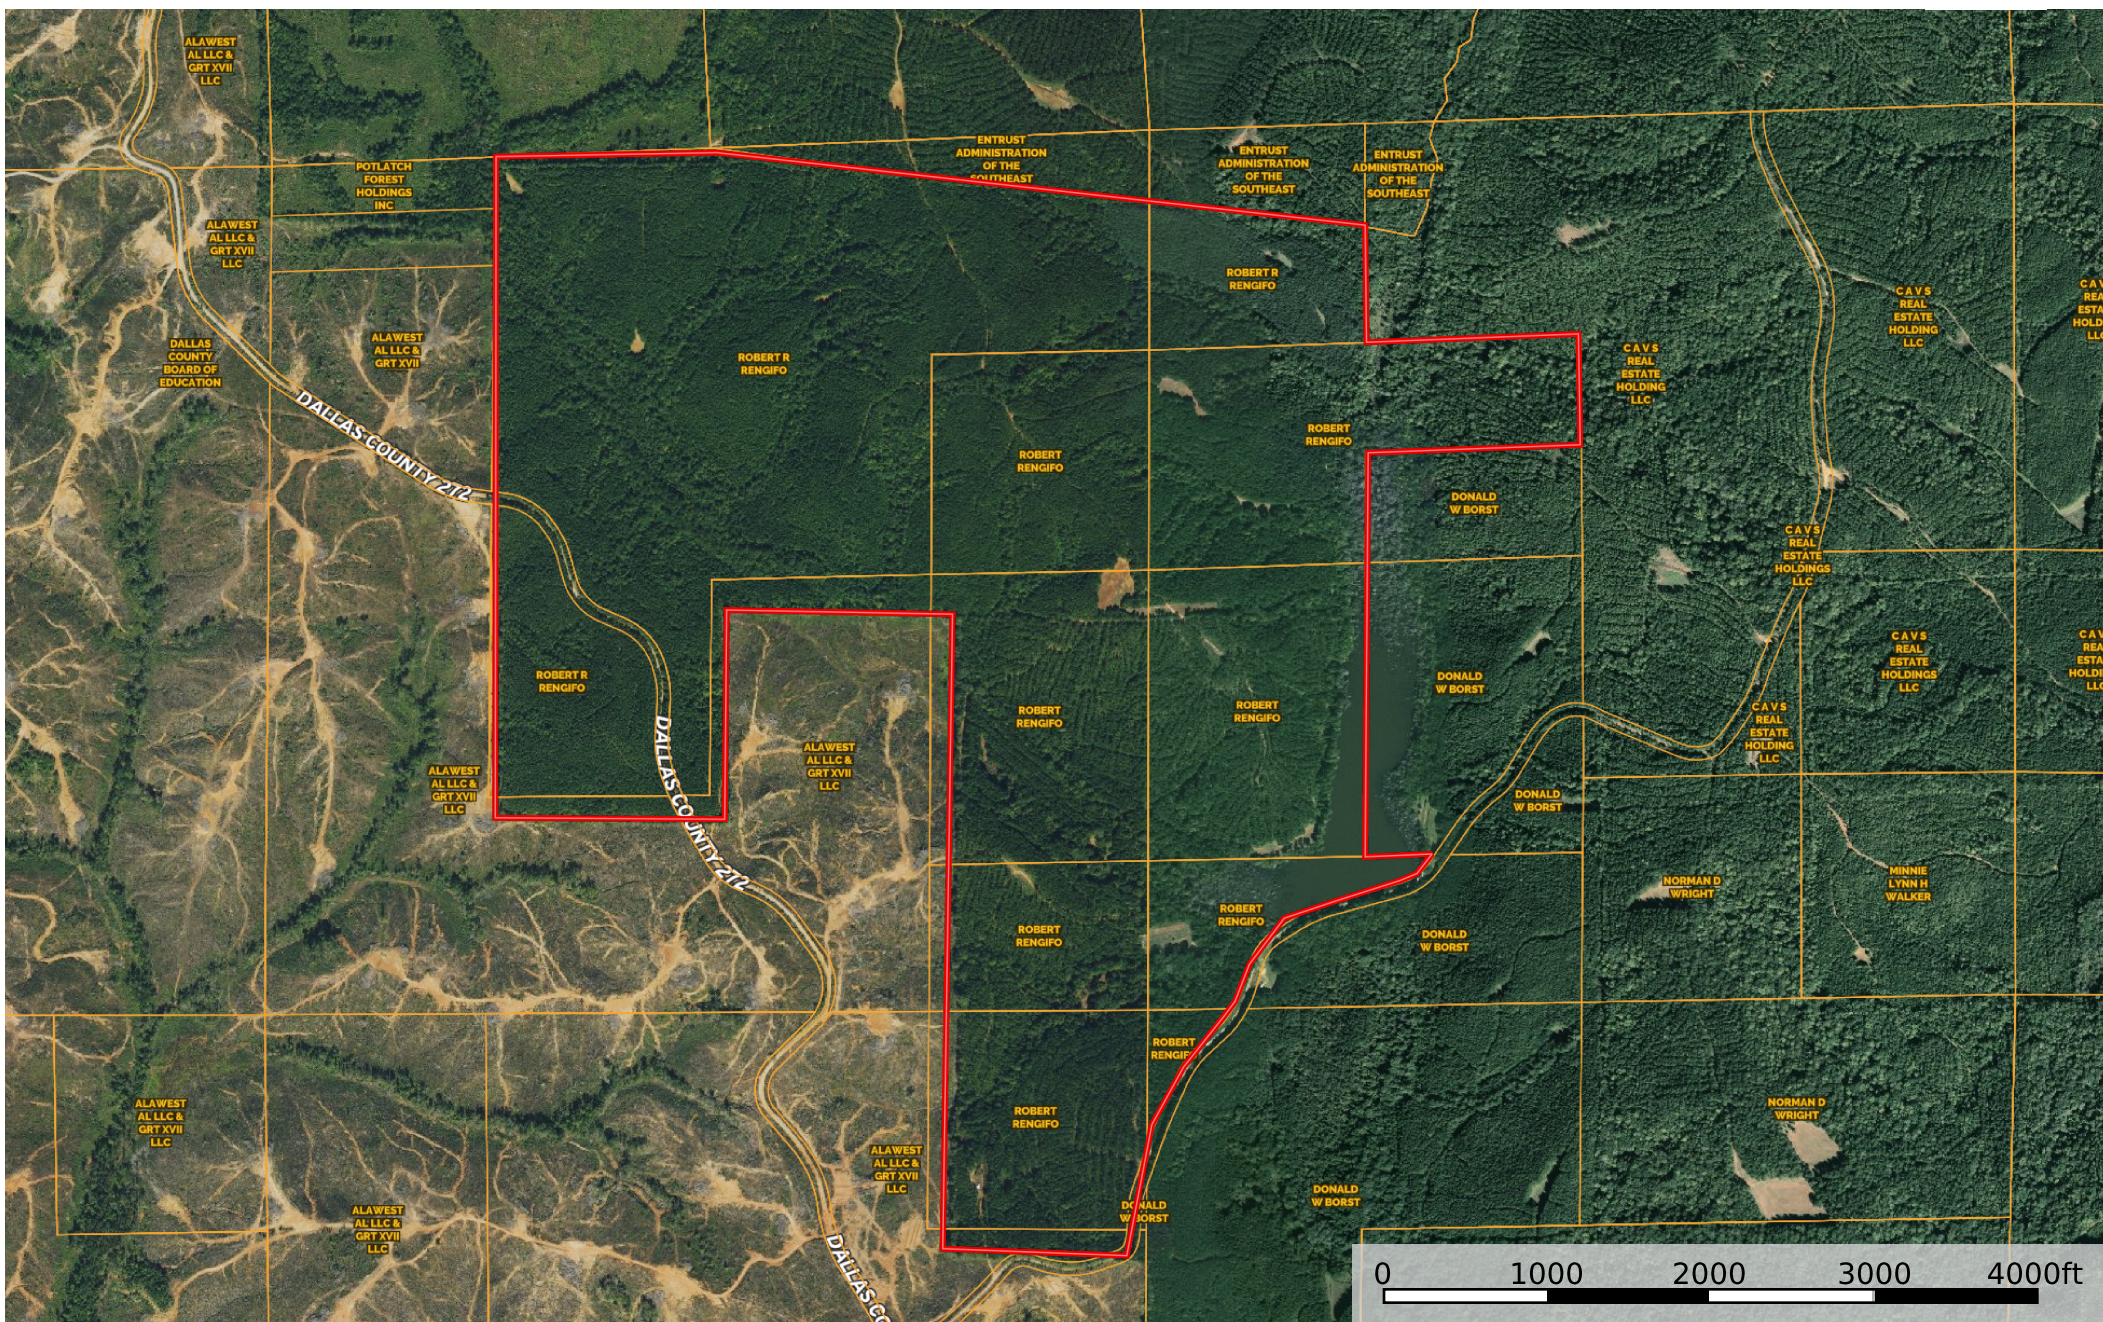

# 565 acres +/- Dallas County Rengifo

Dallas County, Alabama, 565 AC +/-

 Boundary