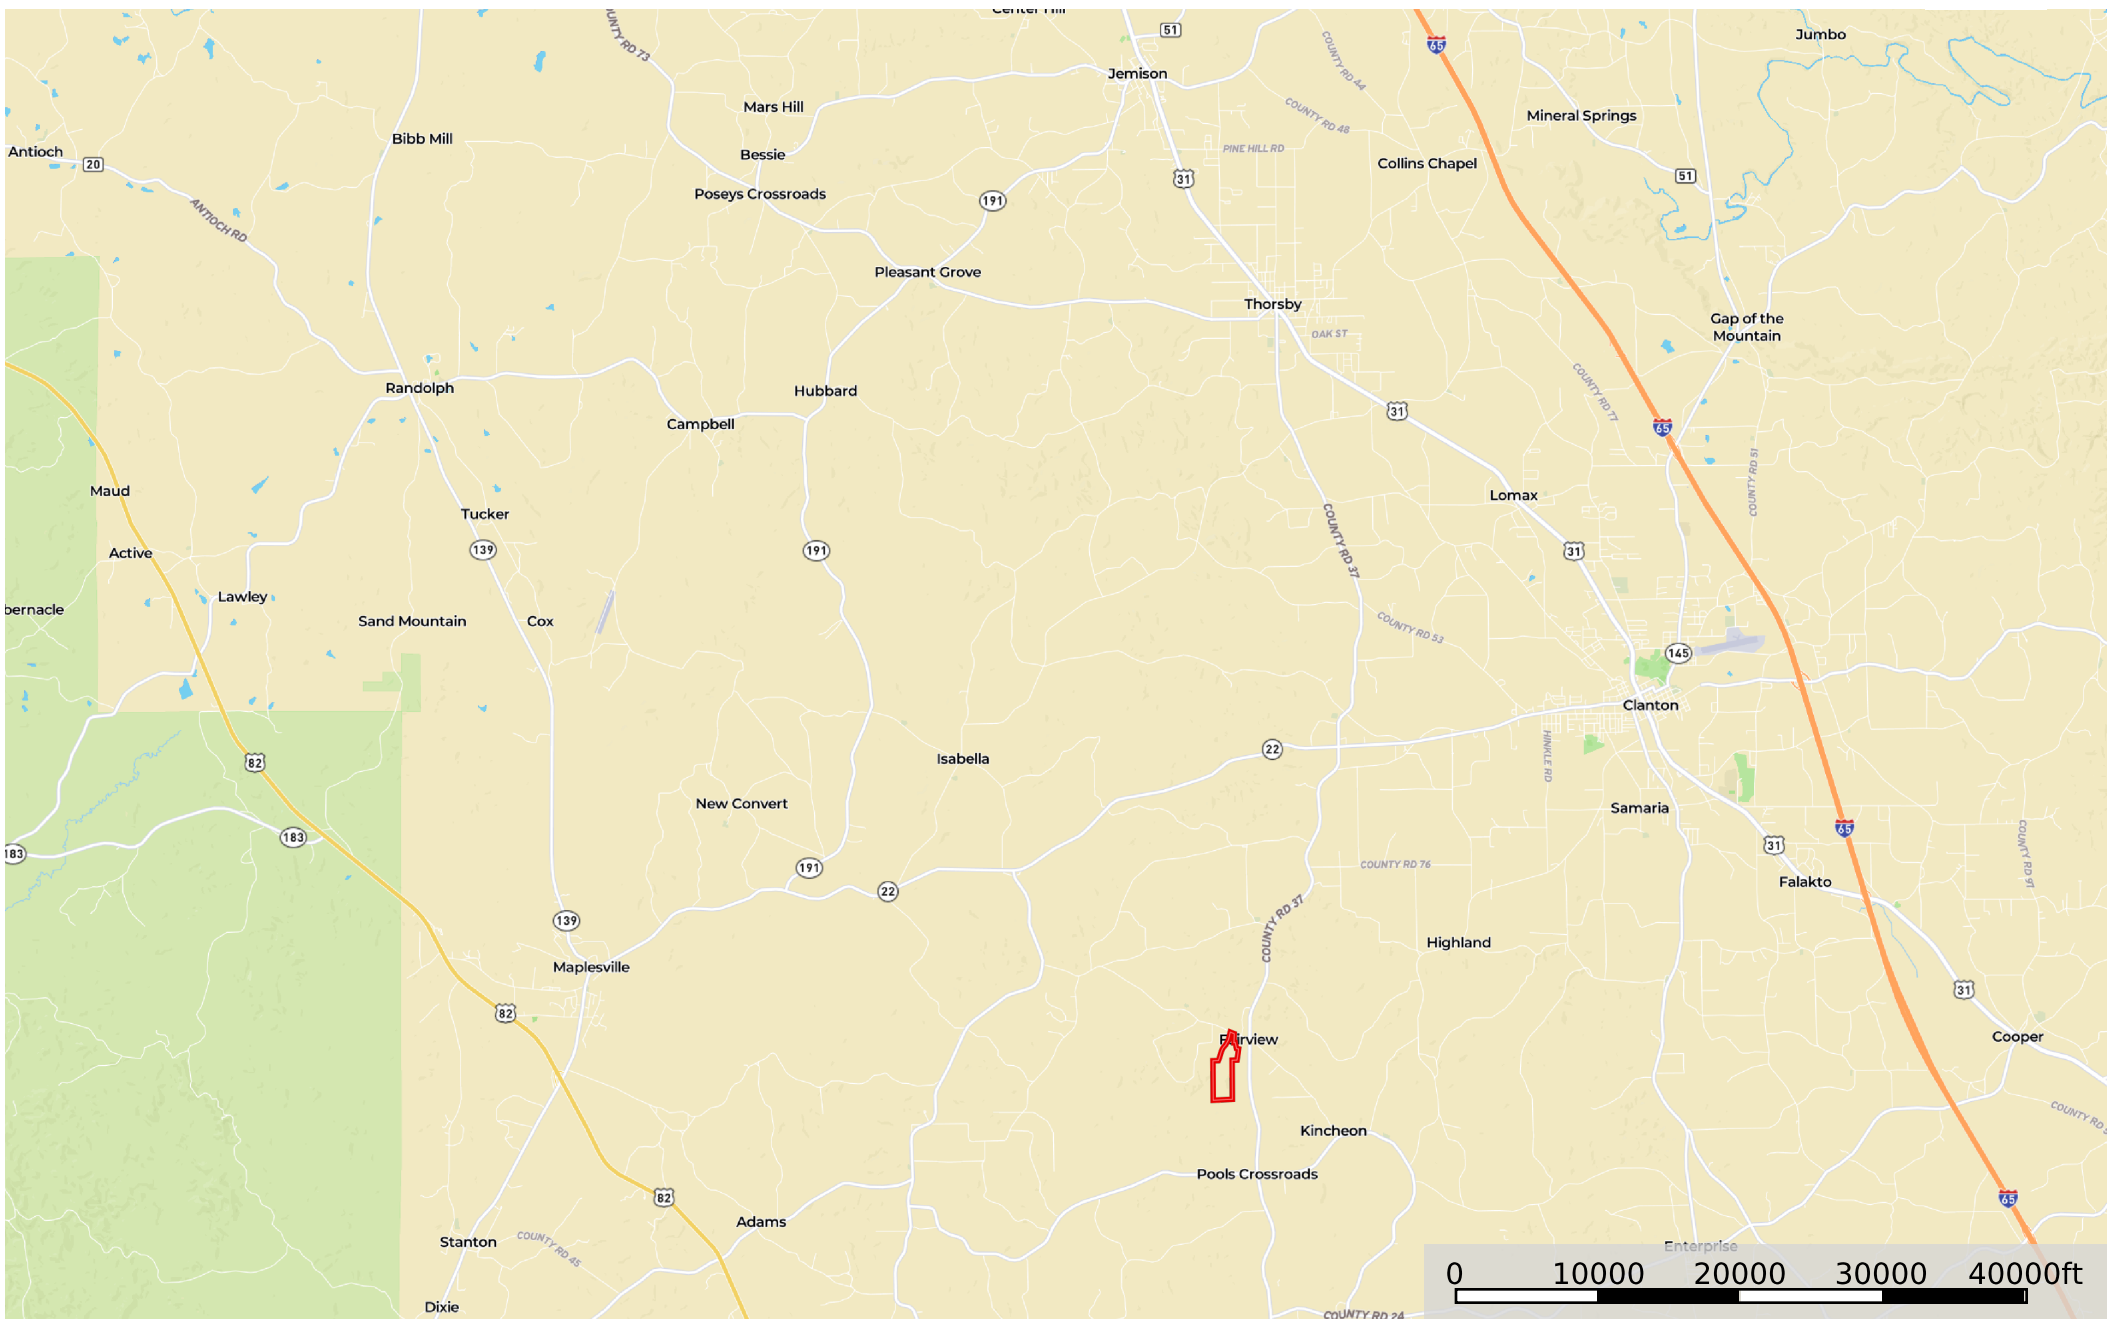

# 114 acres Chilton County Cantrell

Alabama, AC +/-

 Boundary