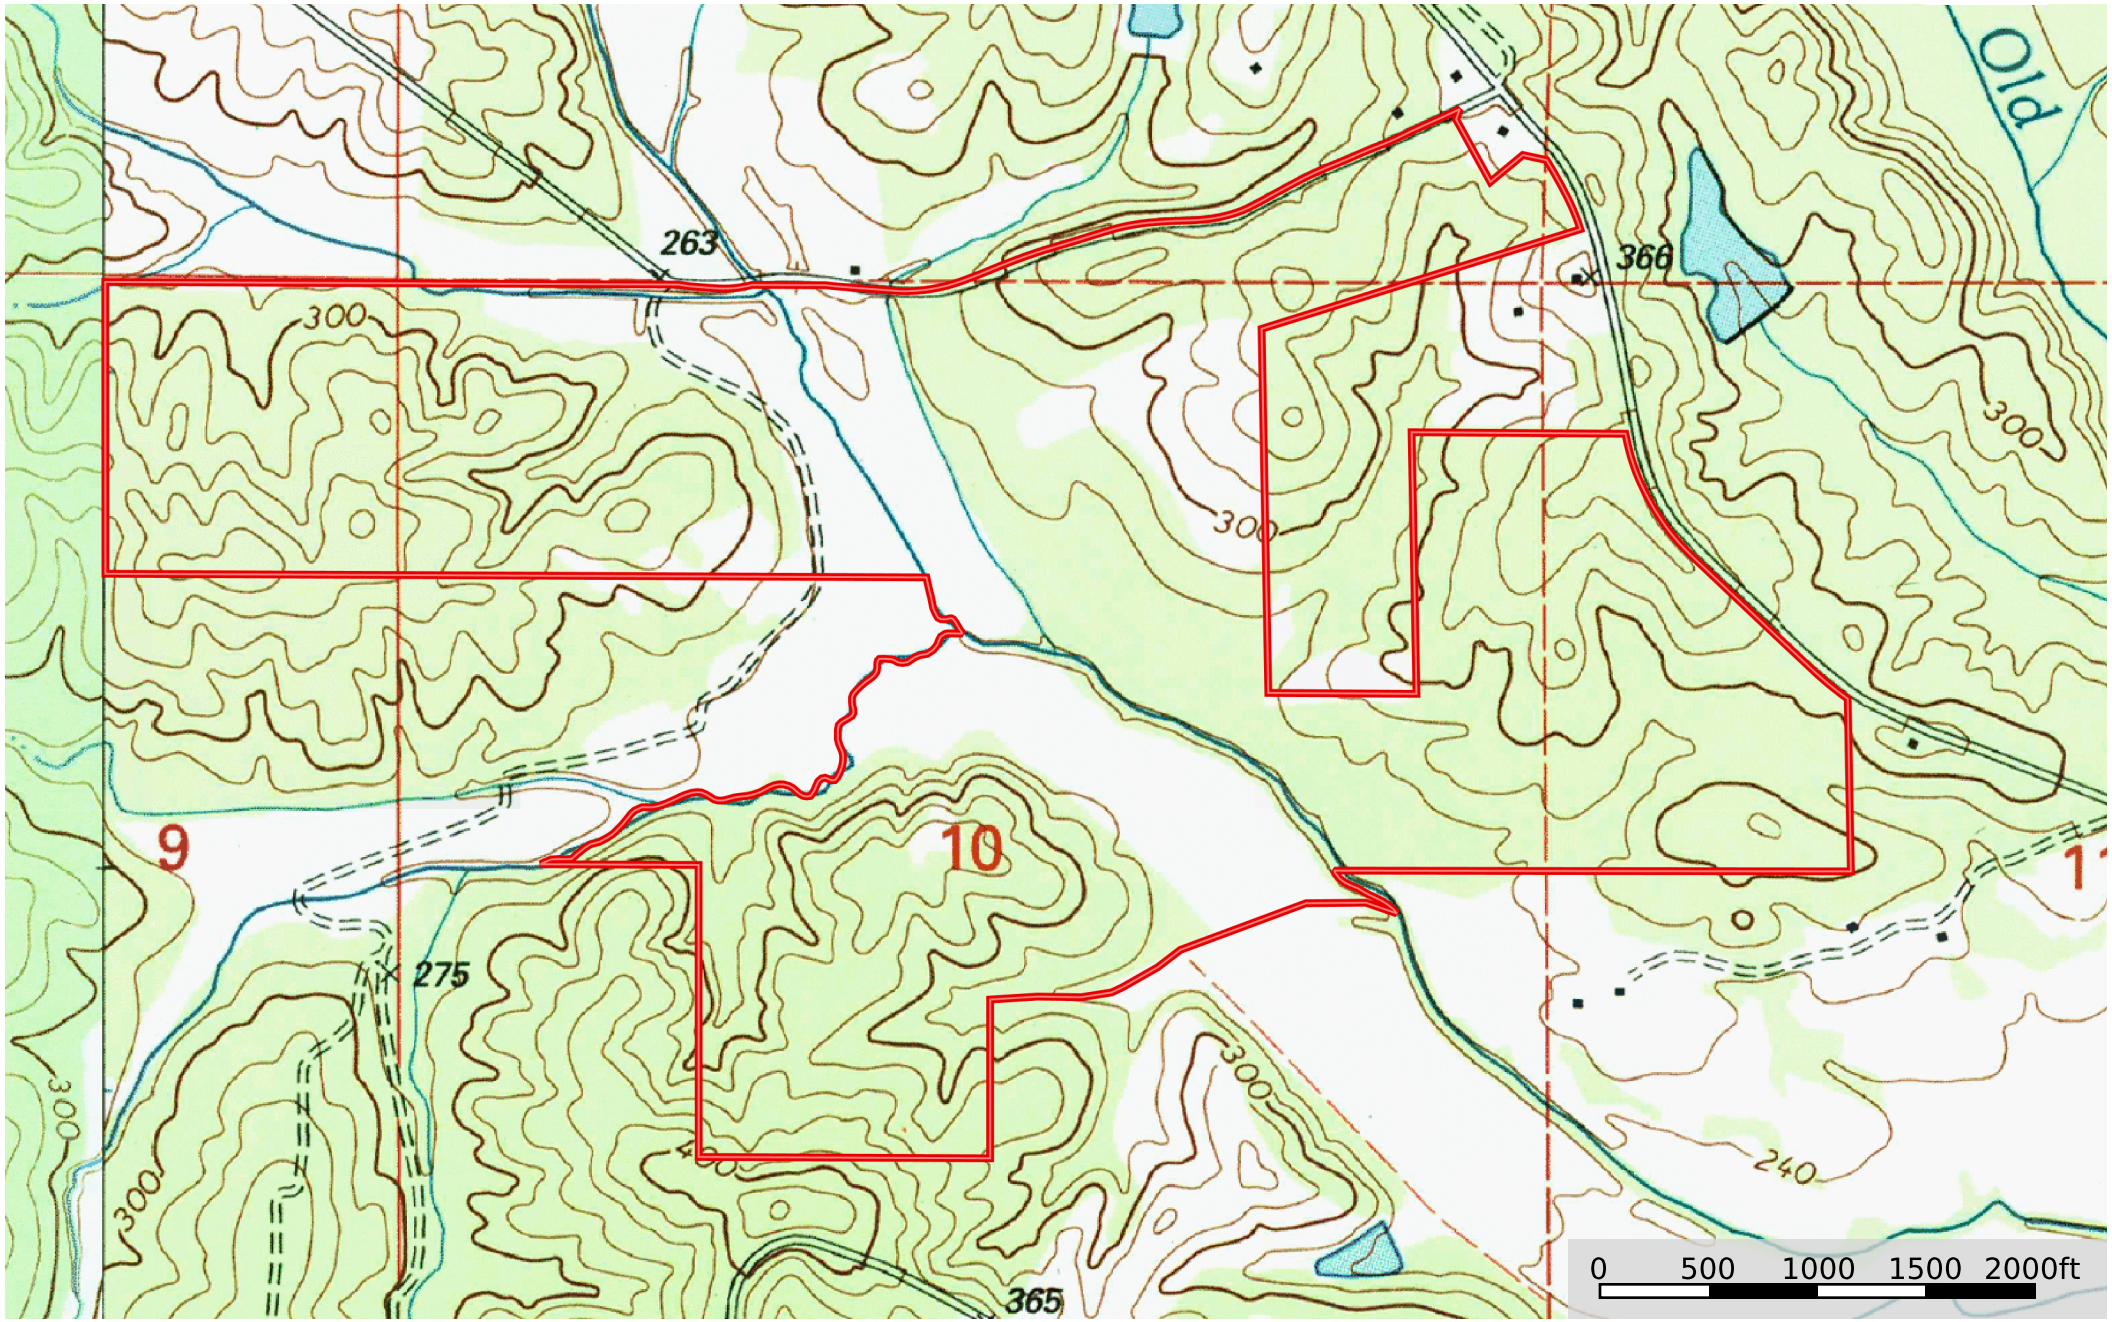

396 acres Perry County Bailey
Perry County, Alabama, 396 AC +/-

 Boundary