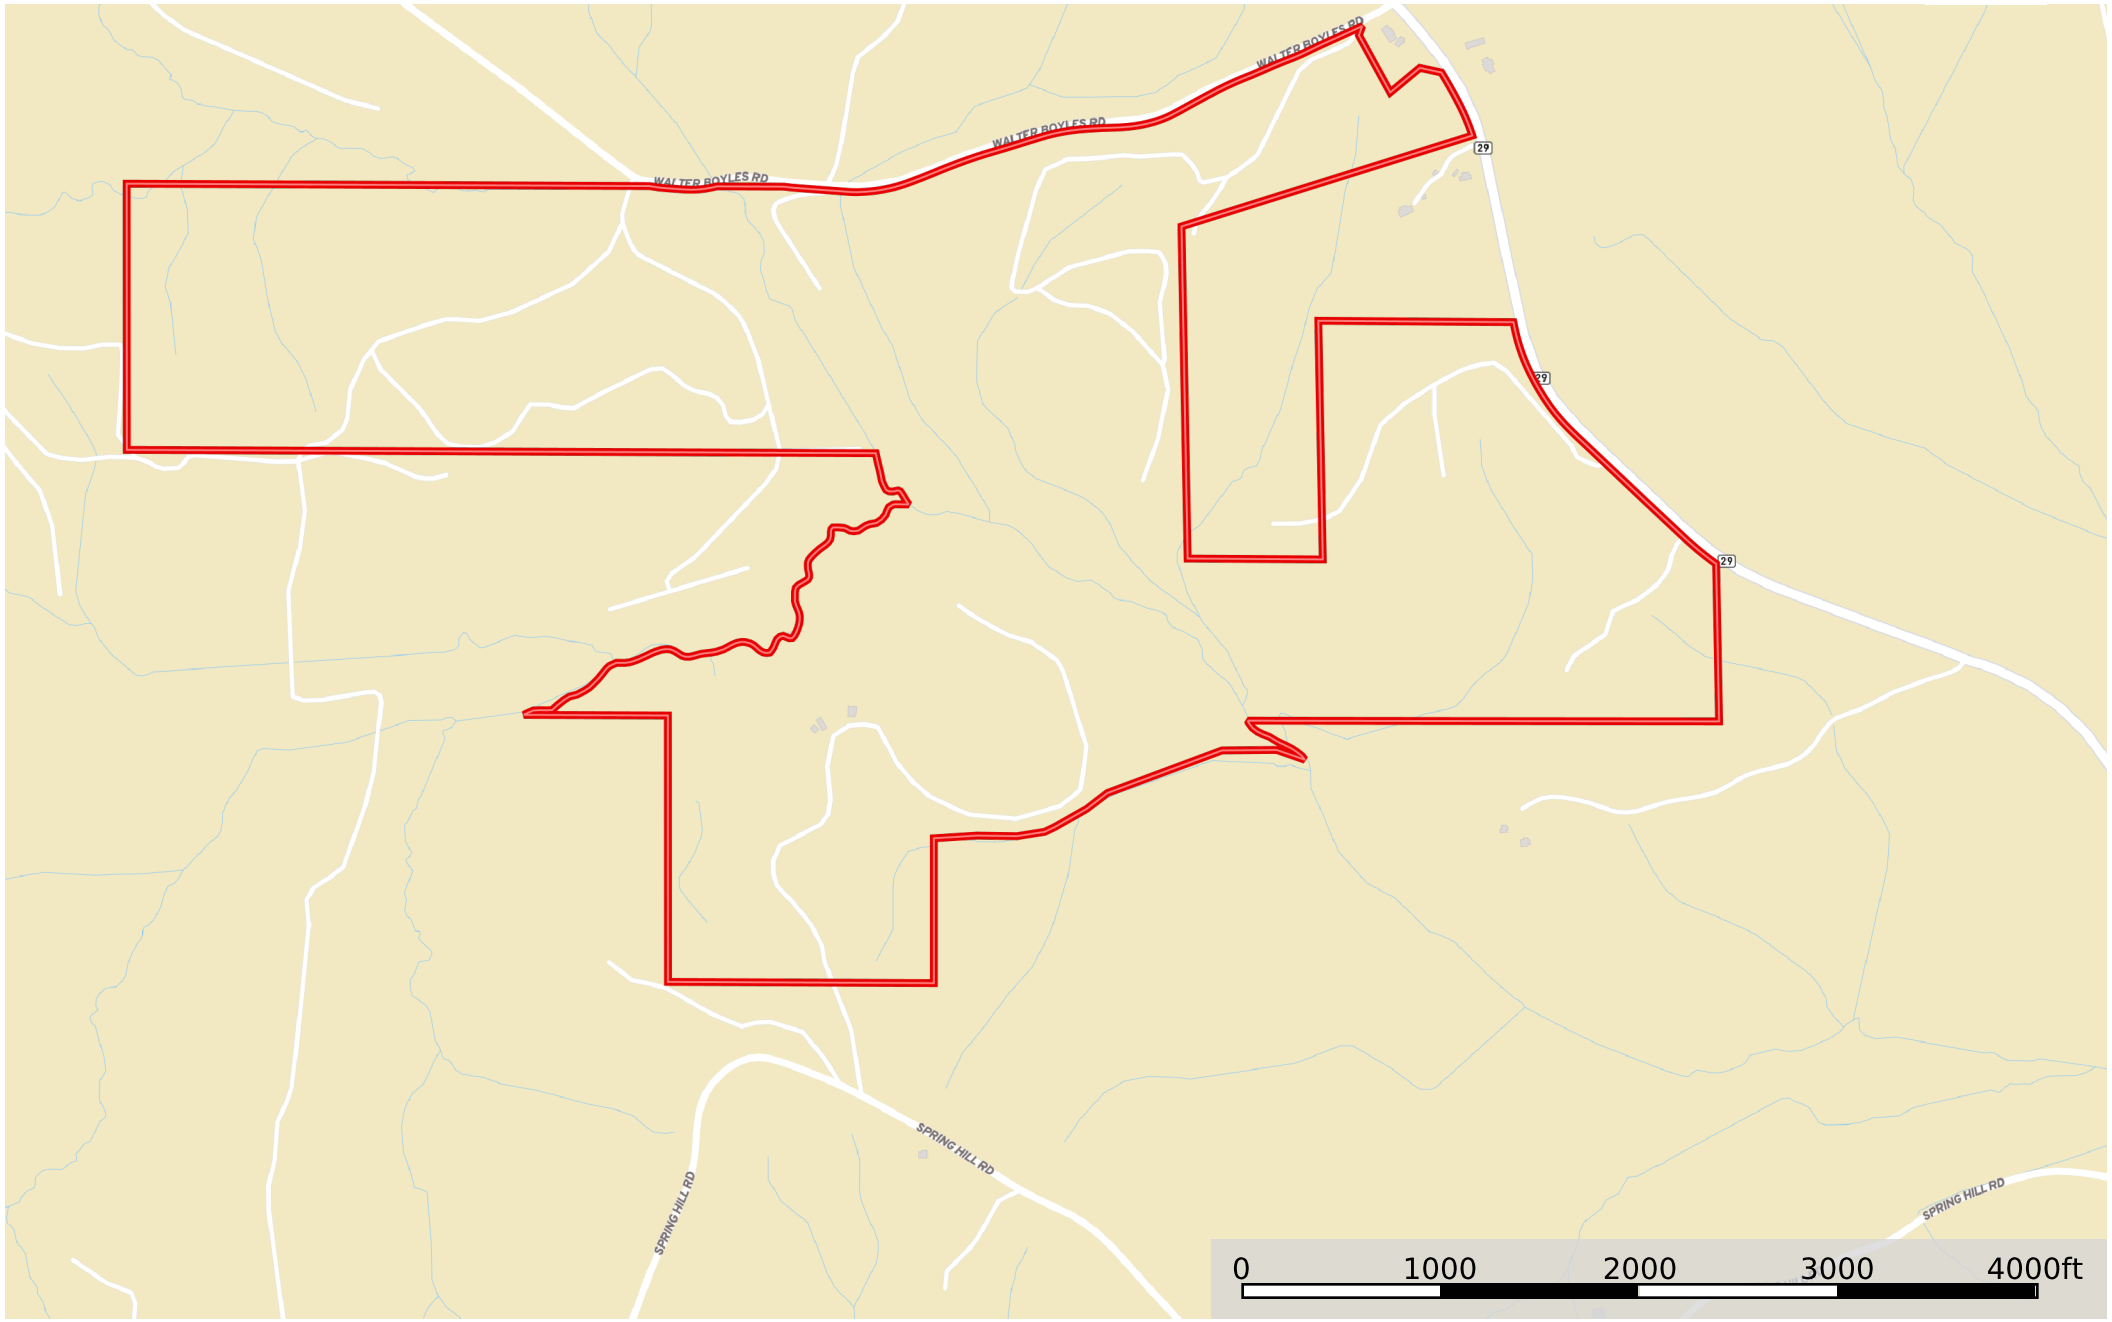

396 acres Perry County Bailey

Perry County, Alabama, 396 AC +/-

 Boundary