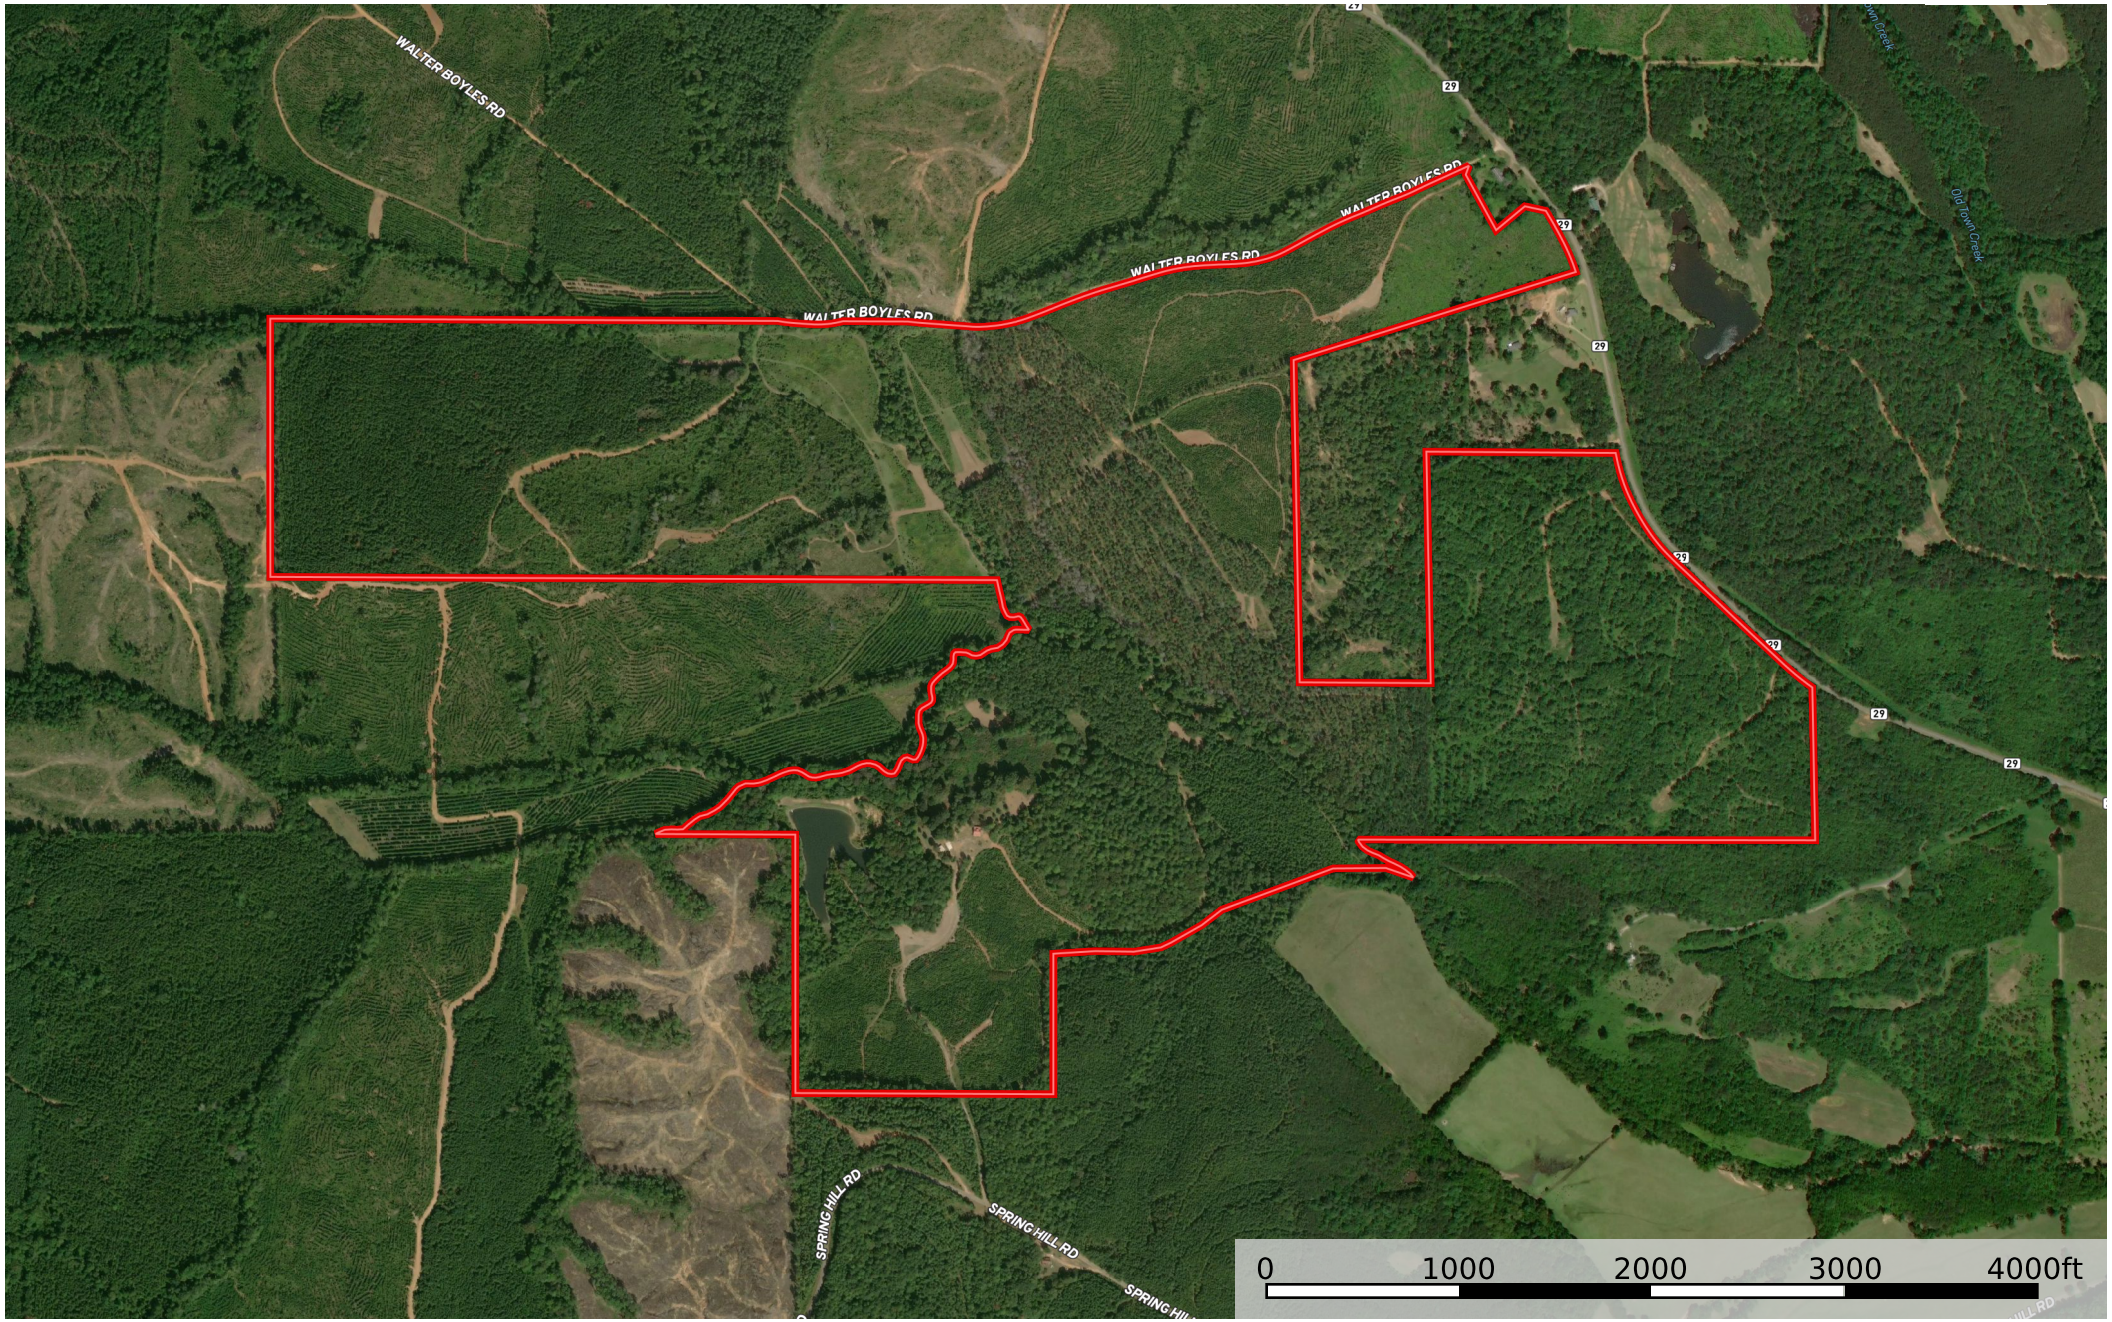

396 acres Perry County Bailey

Perry County, Alabama, 396 AC +/-

 Boundary