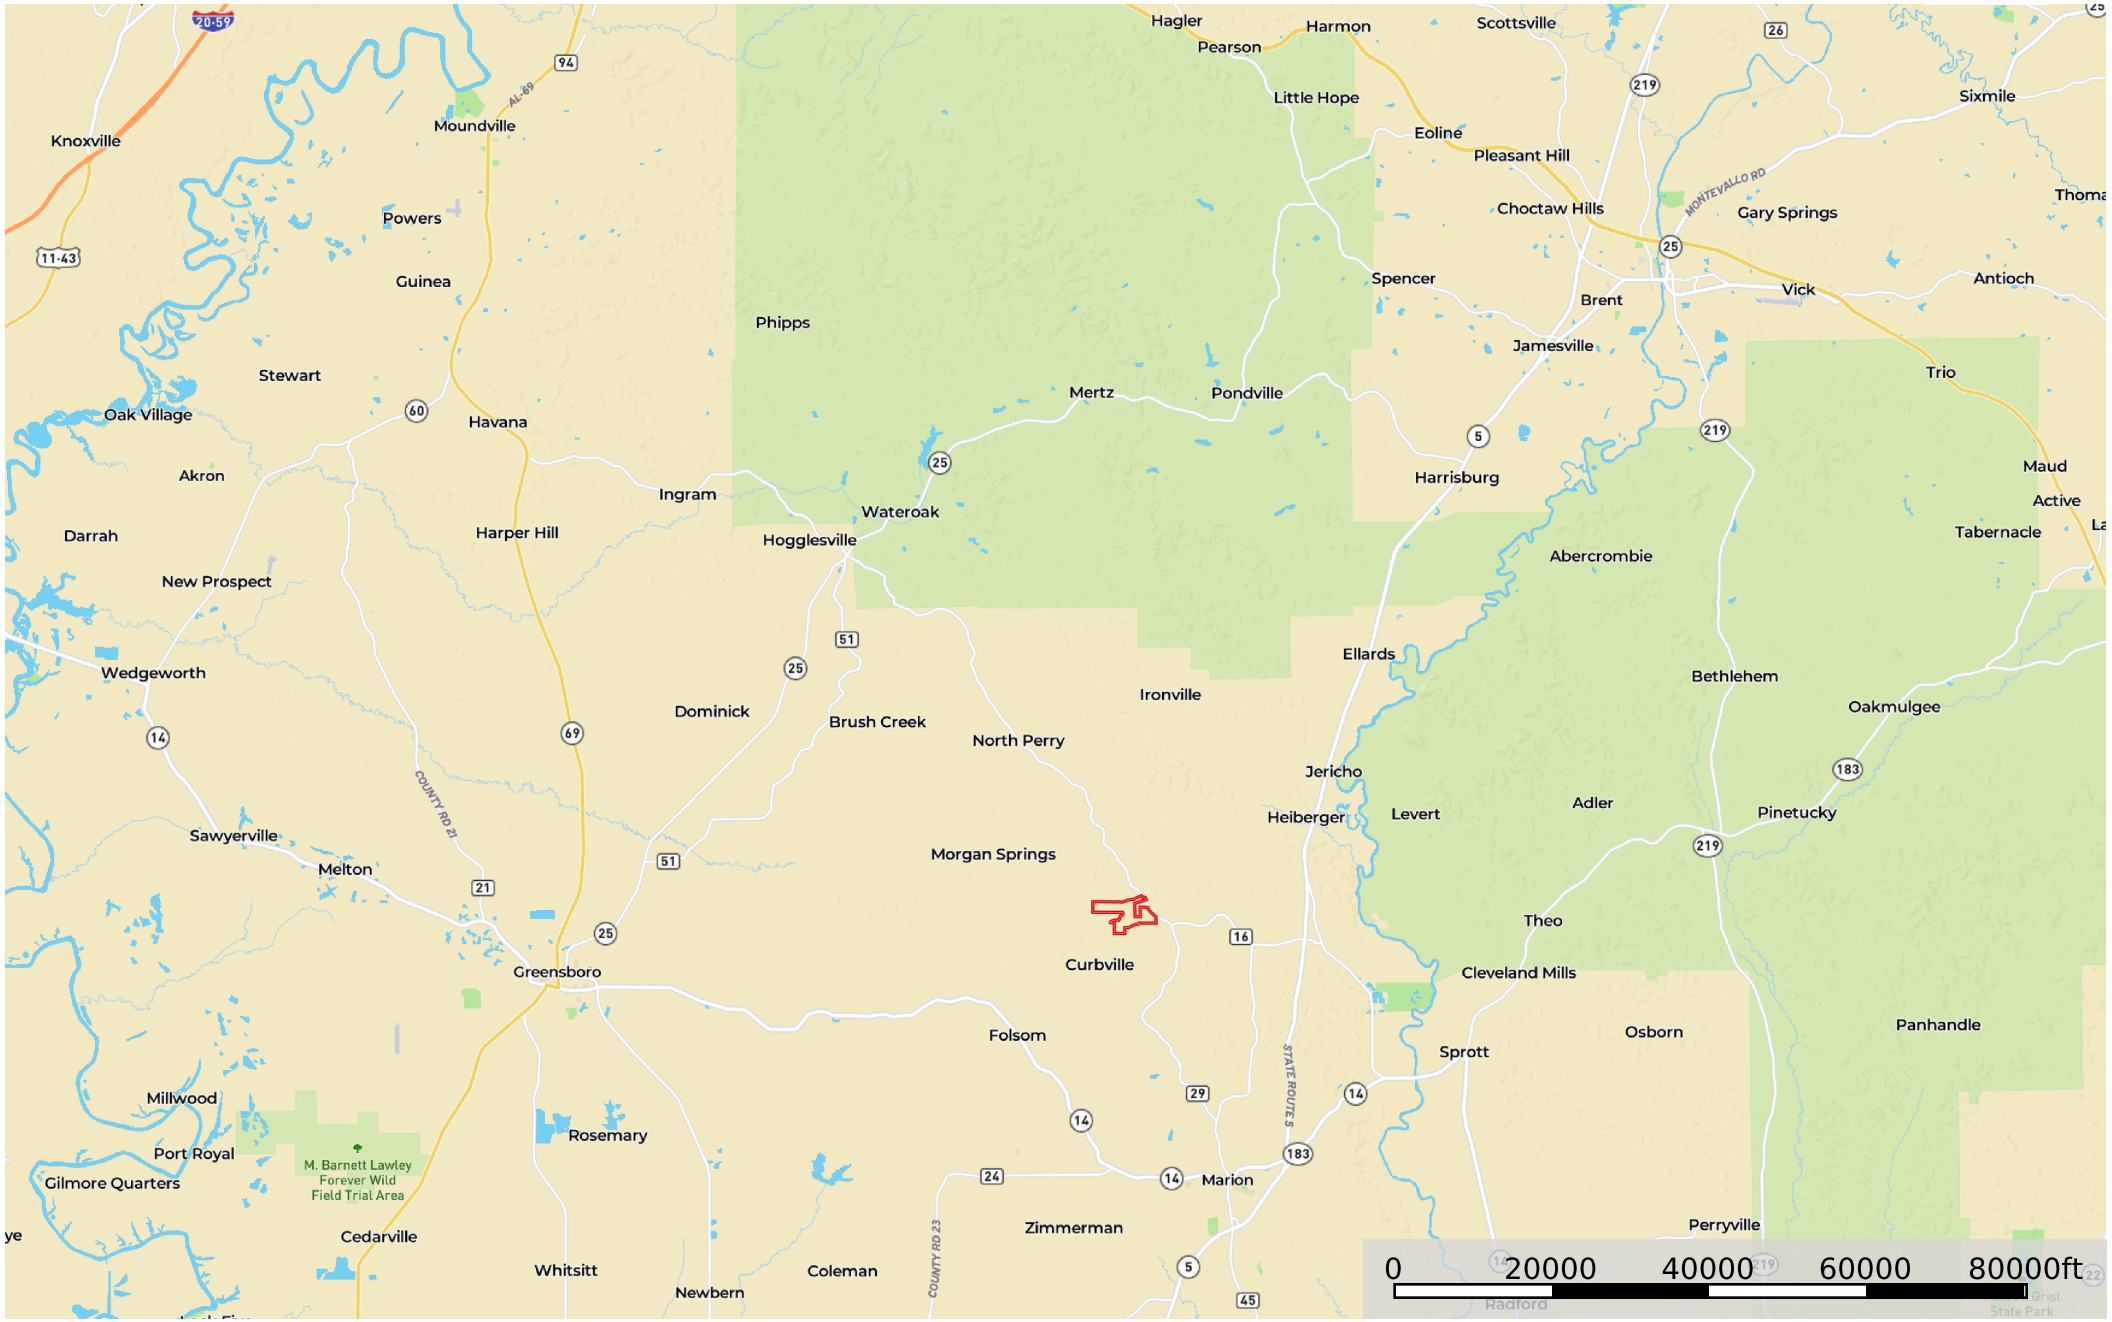

396 acres Perry County Bailey

Perry County, Alabama, 396 AC +/-

 Boundary