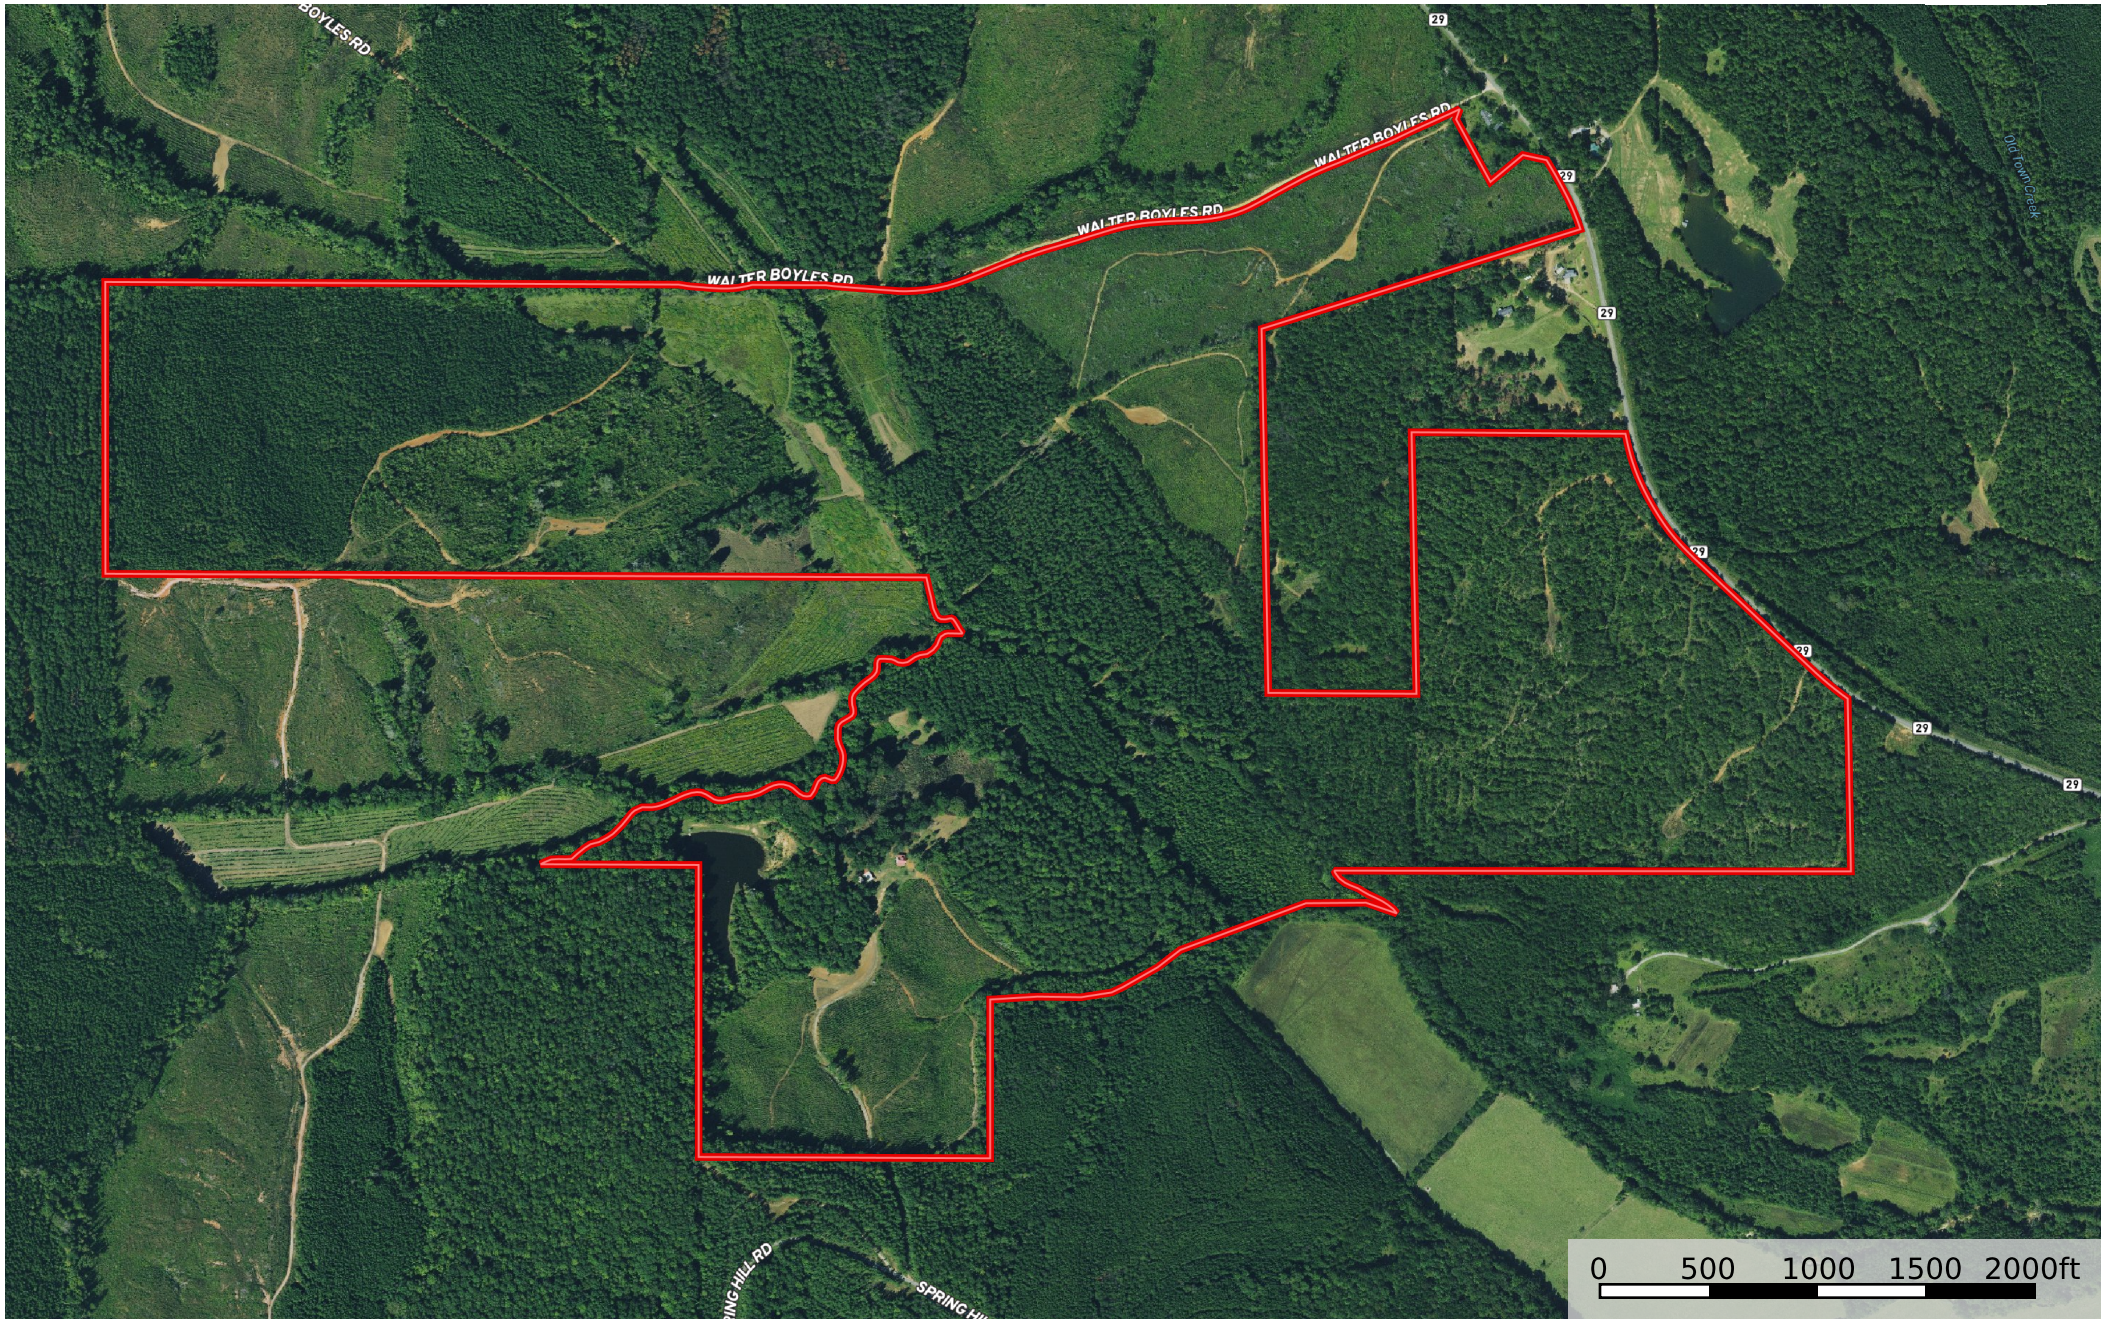

396 acres Perry County Bailey

Perry County, Alabama, 396 AC +/-

 Boundary