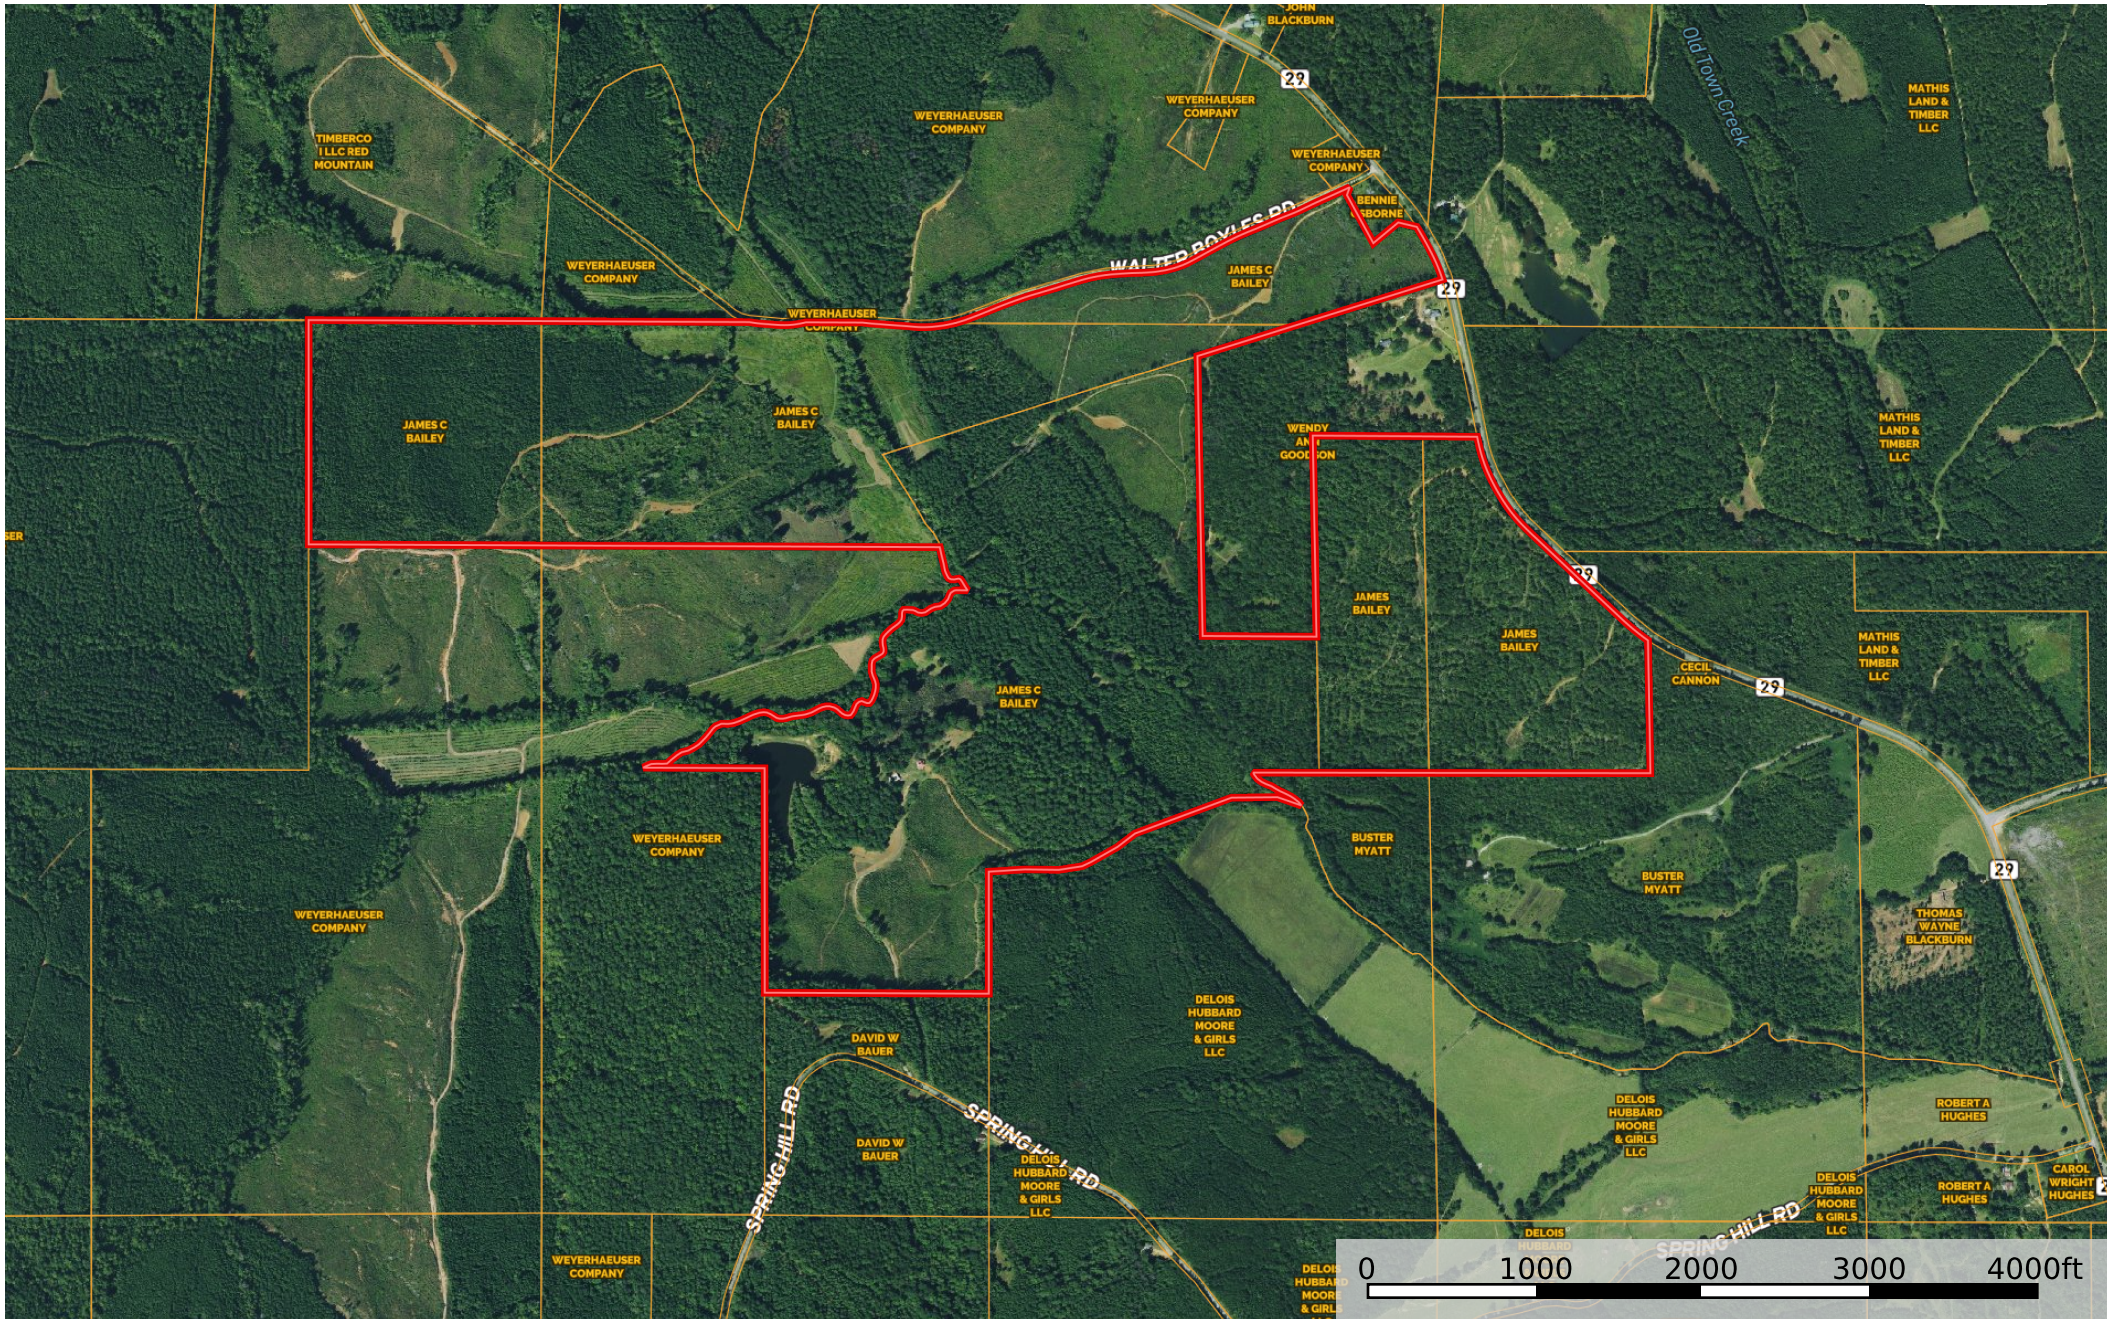

396 acres Perry County Bailey

Perry County, Alabama, 396 AC +/-

 Boundary