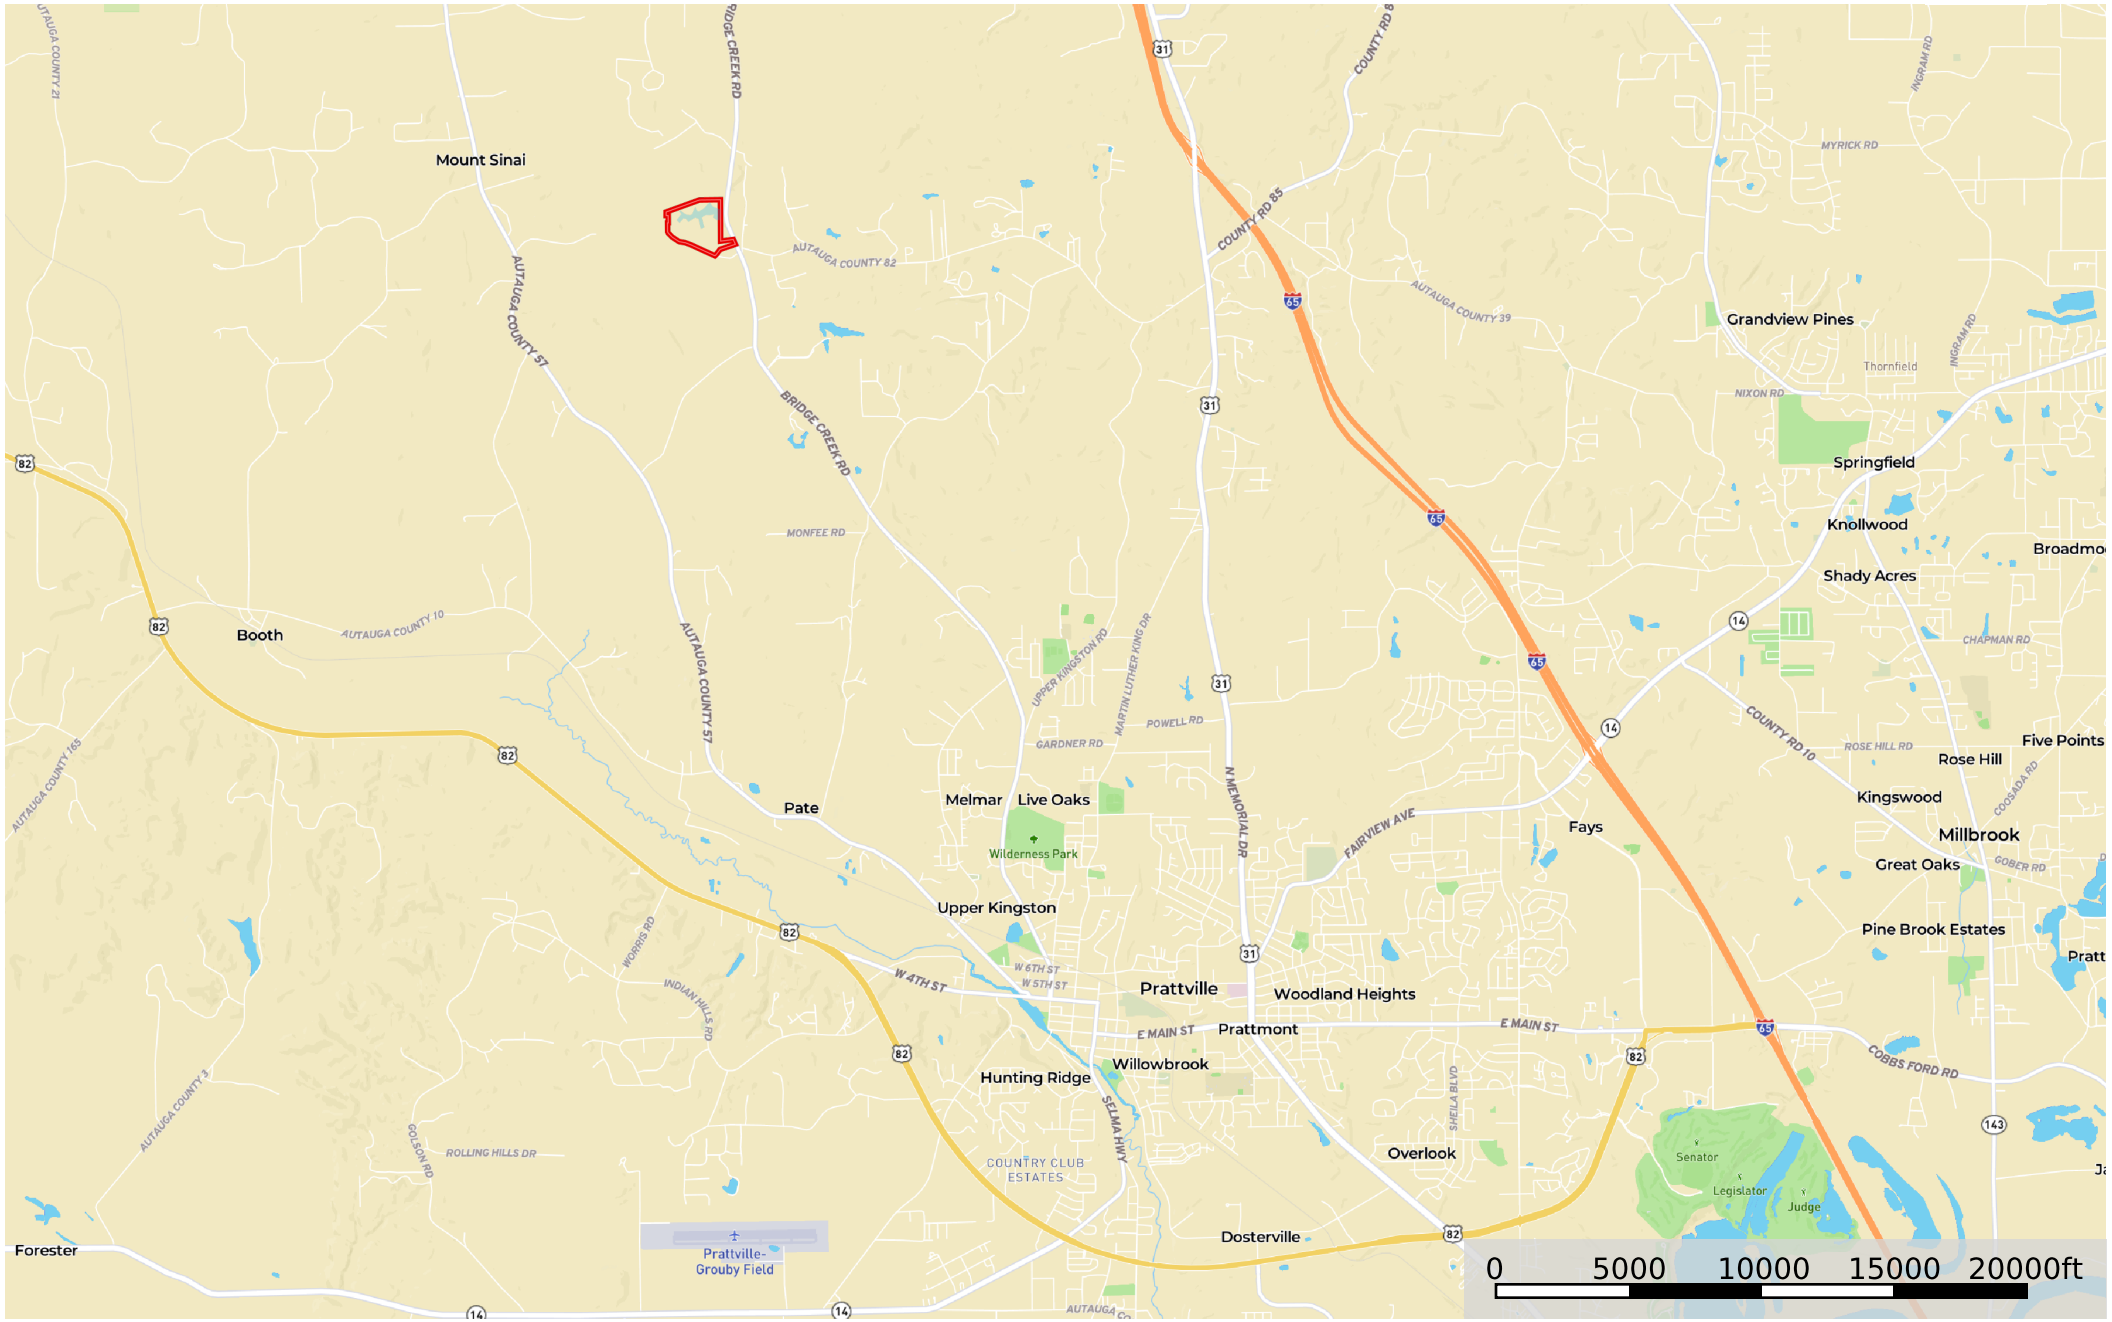

# 76 acres Autauga County White

Autauga County, Alabama, 76 AC +/-

 Pond / Tank  Boundary