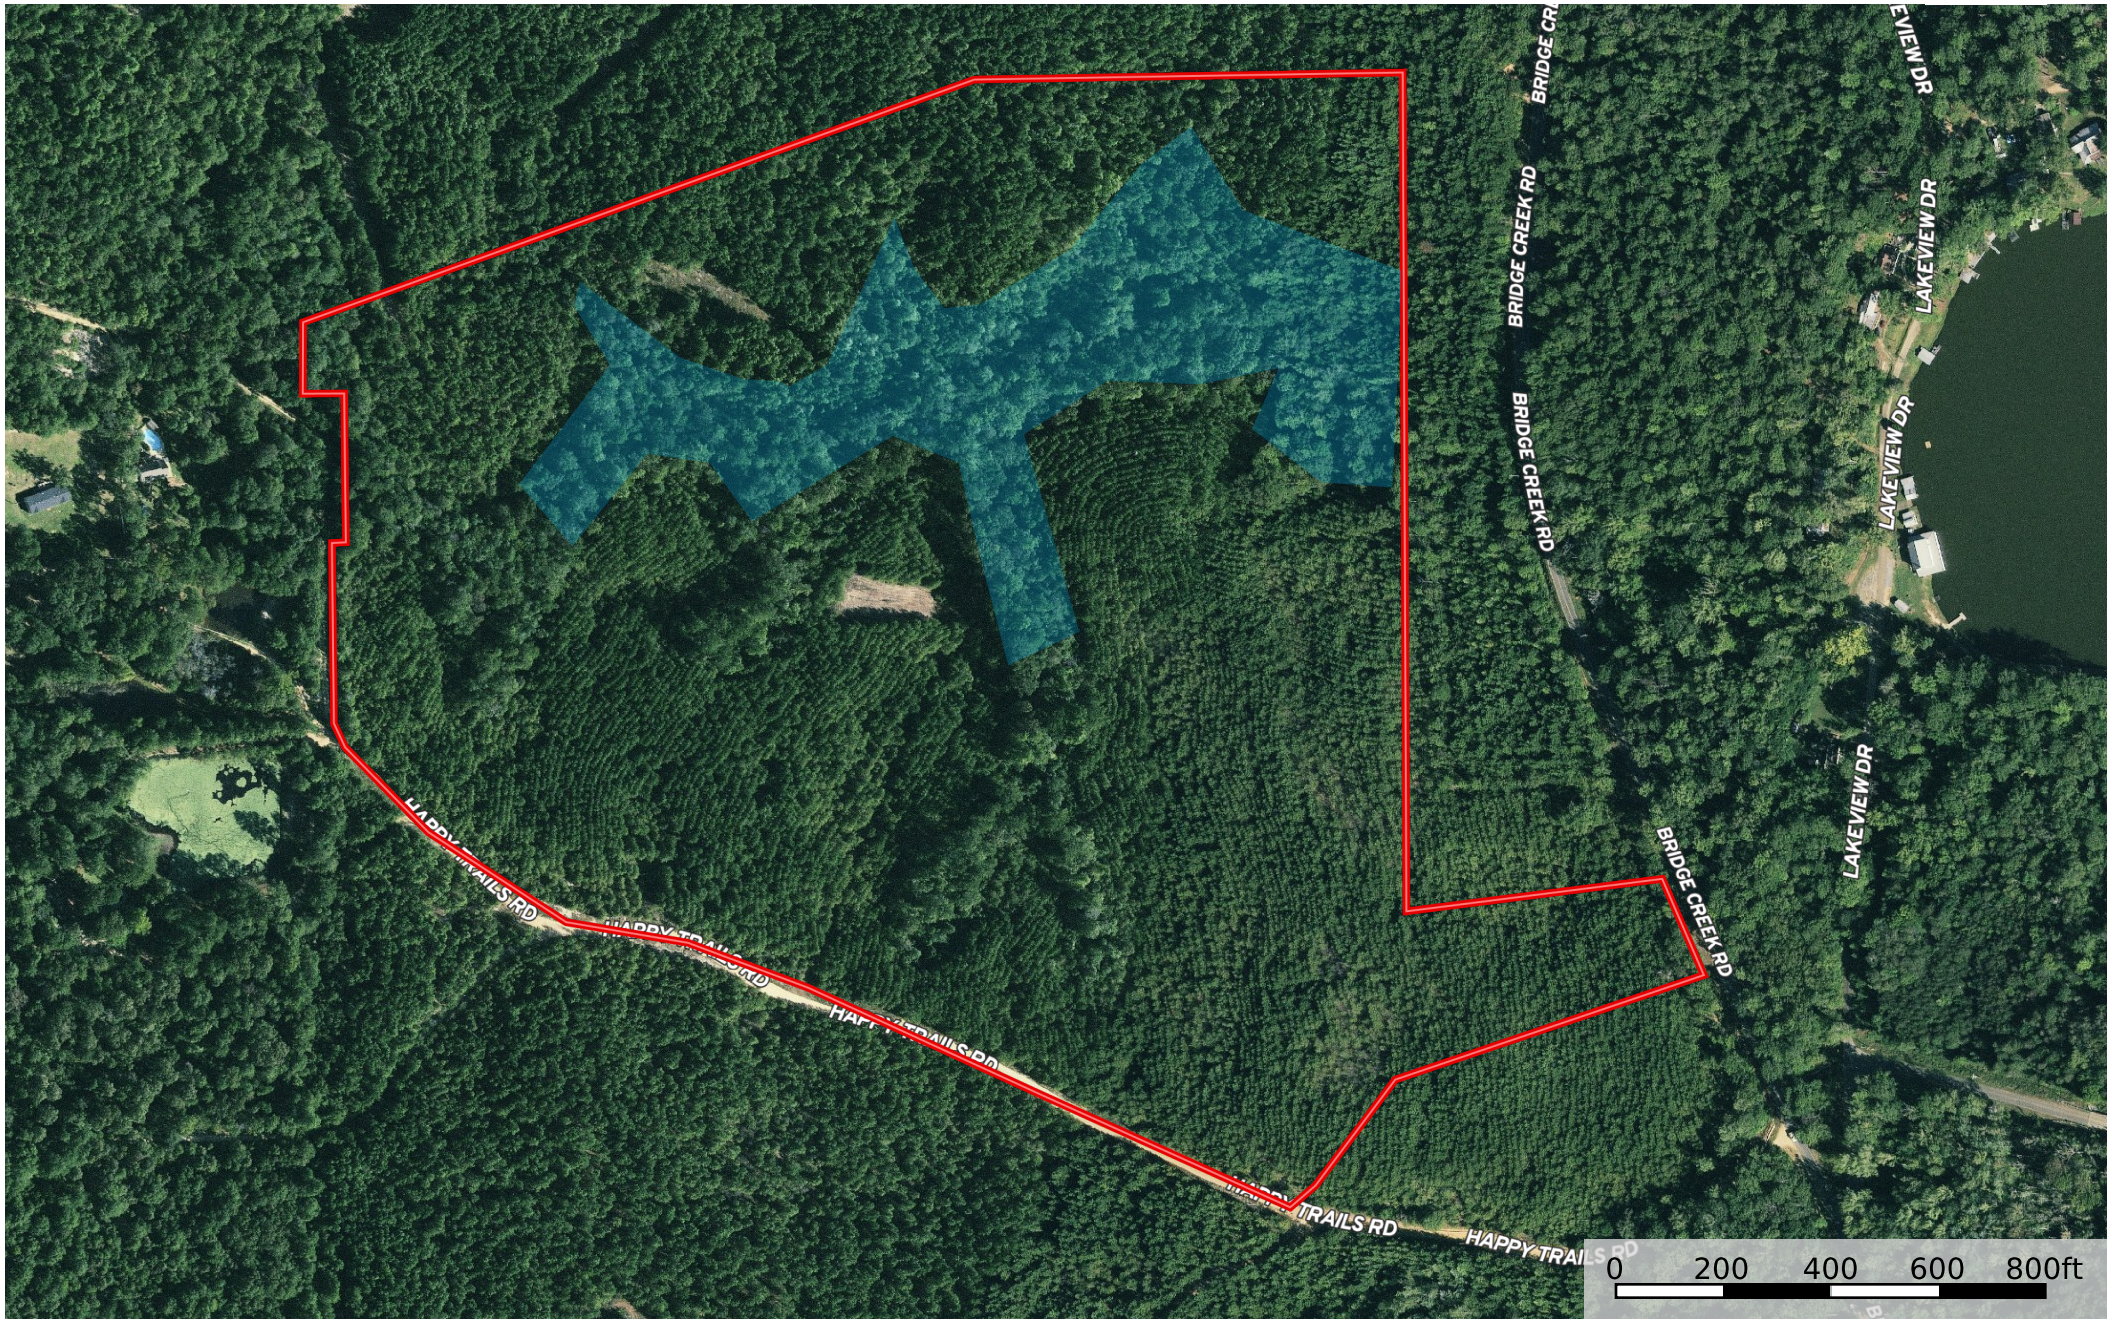

76 acres Autauga County White

Autauga County, Alabama, 76 AC +/-

 Pond / Tank  Boundary