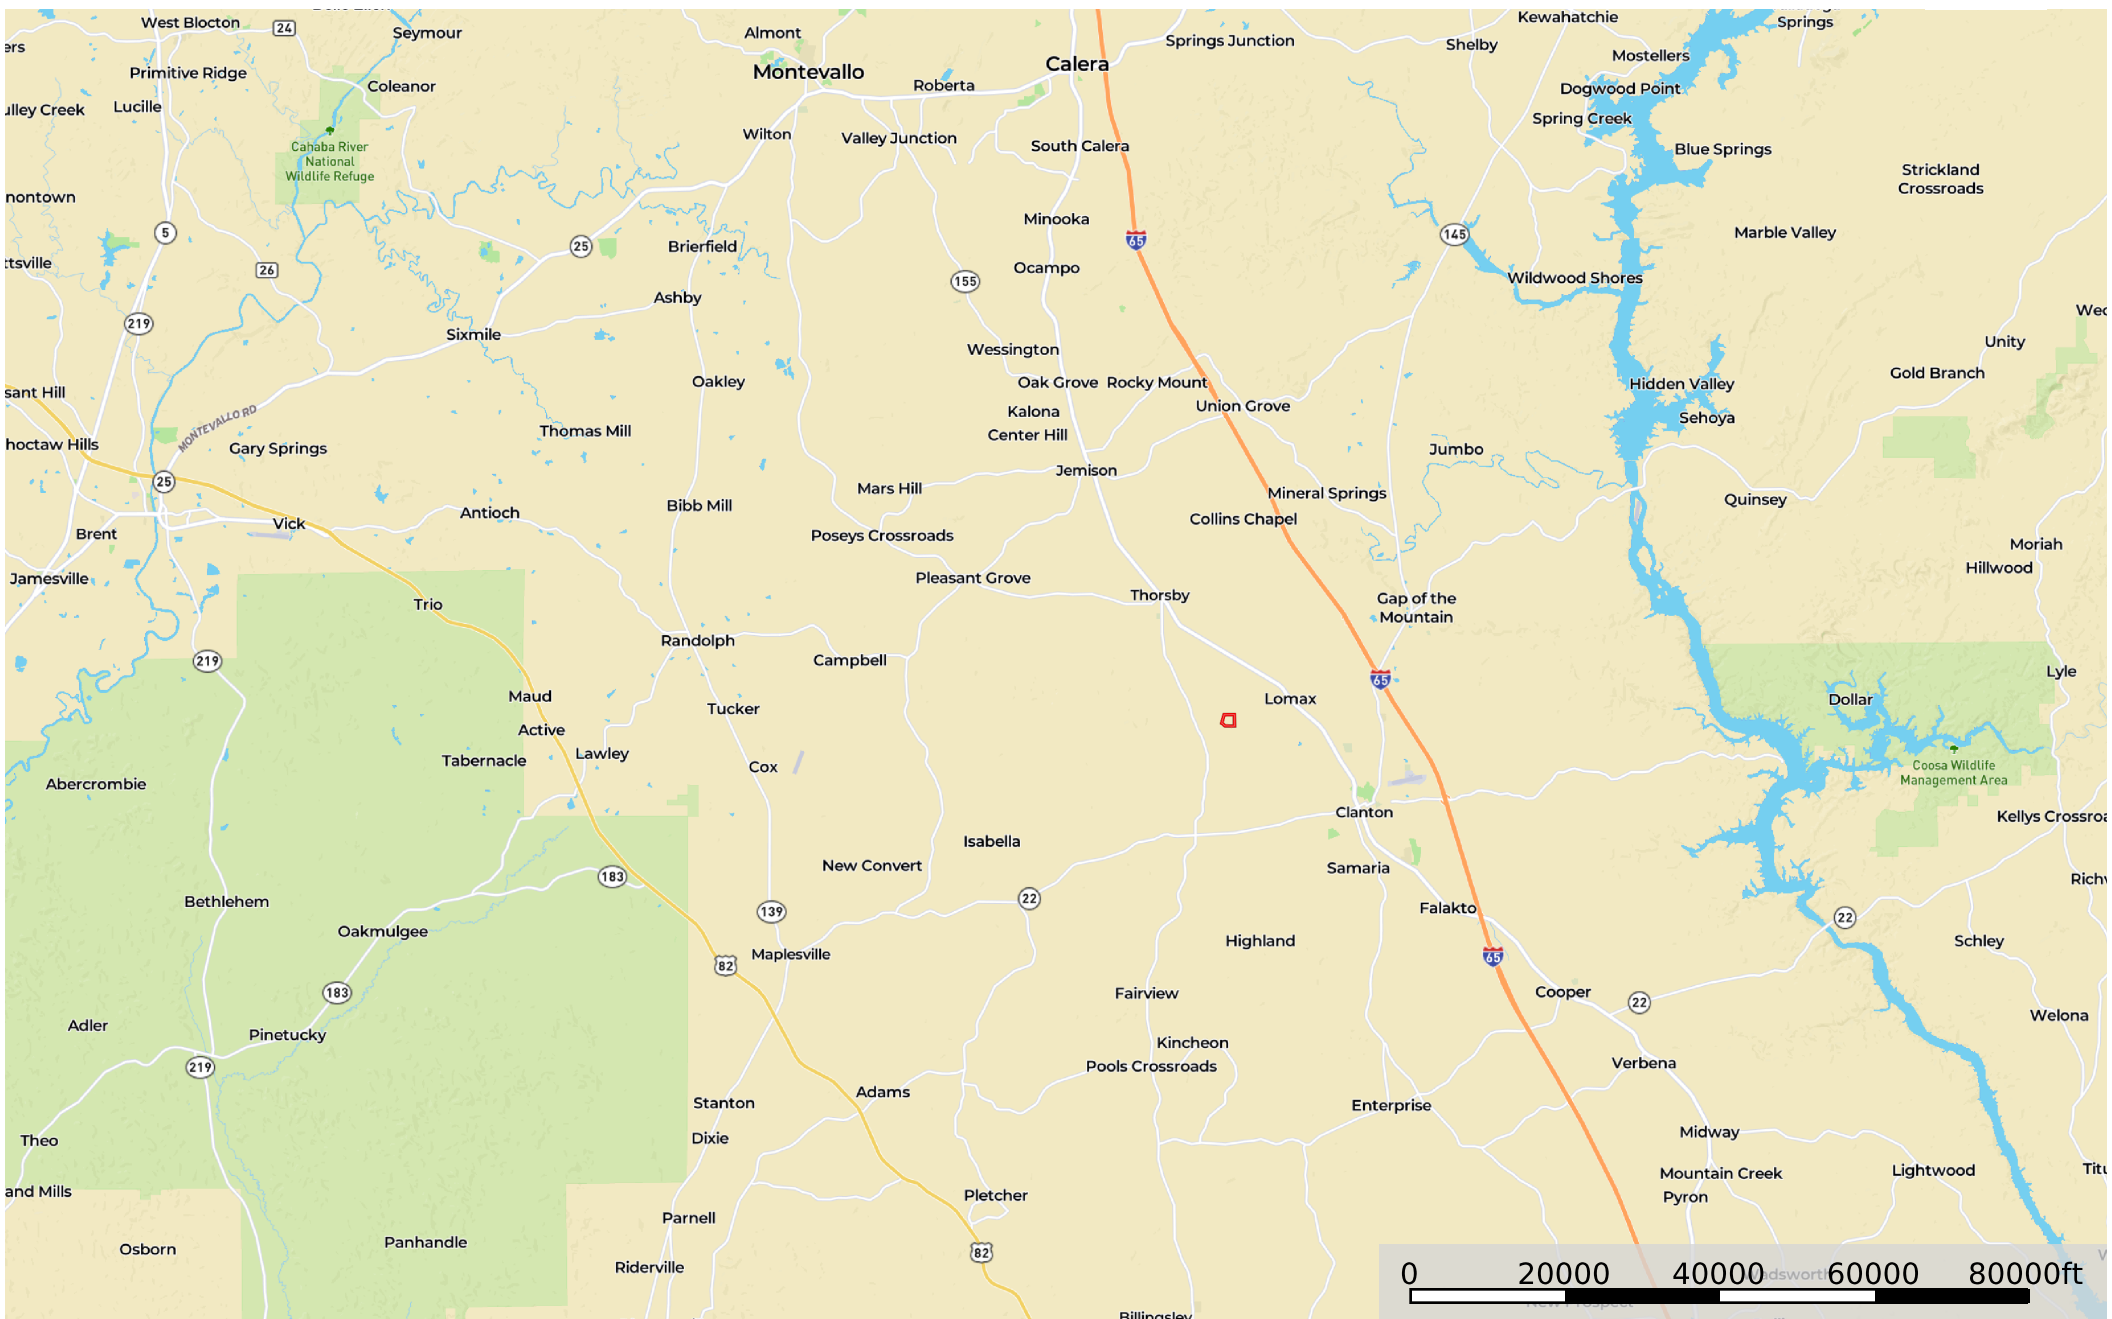

# 50 acres Chilton County De La Torre

Chilton County, Alabama, 50 AC +/-

 Boundary