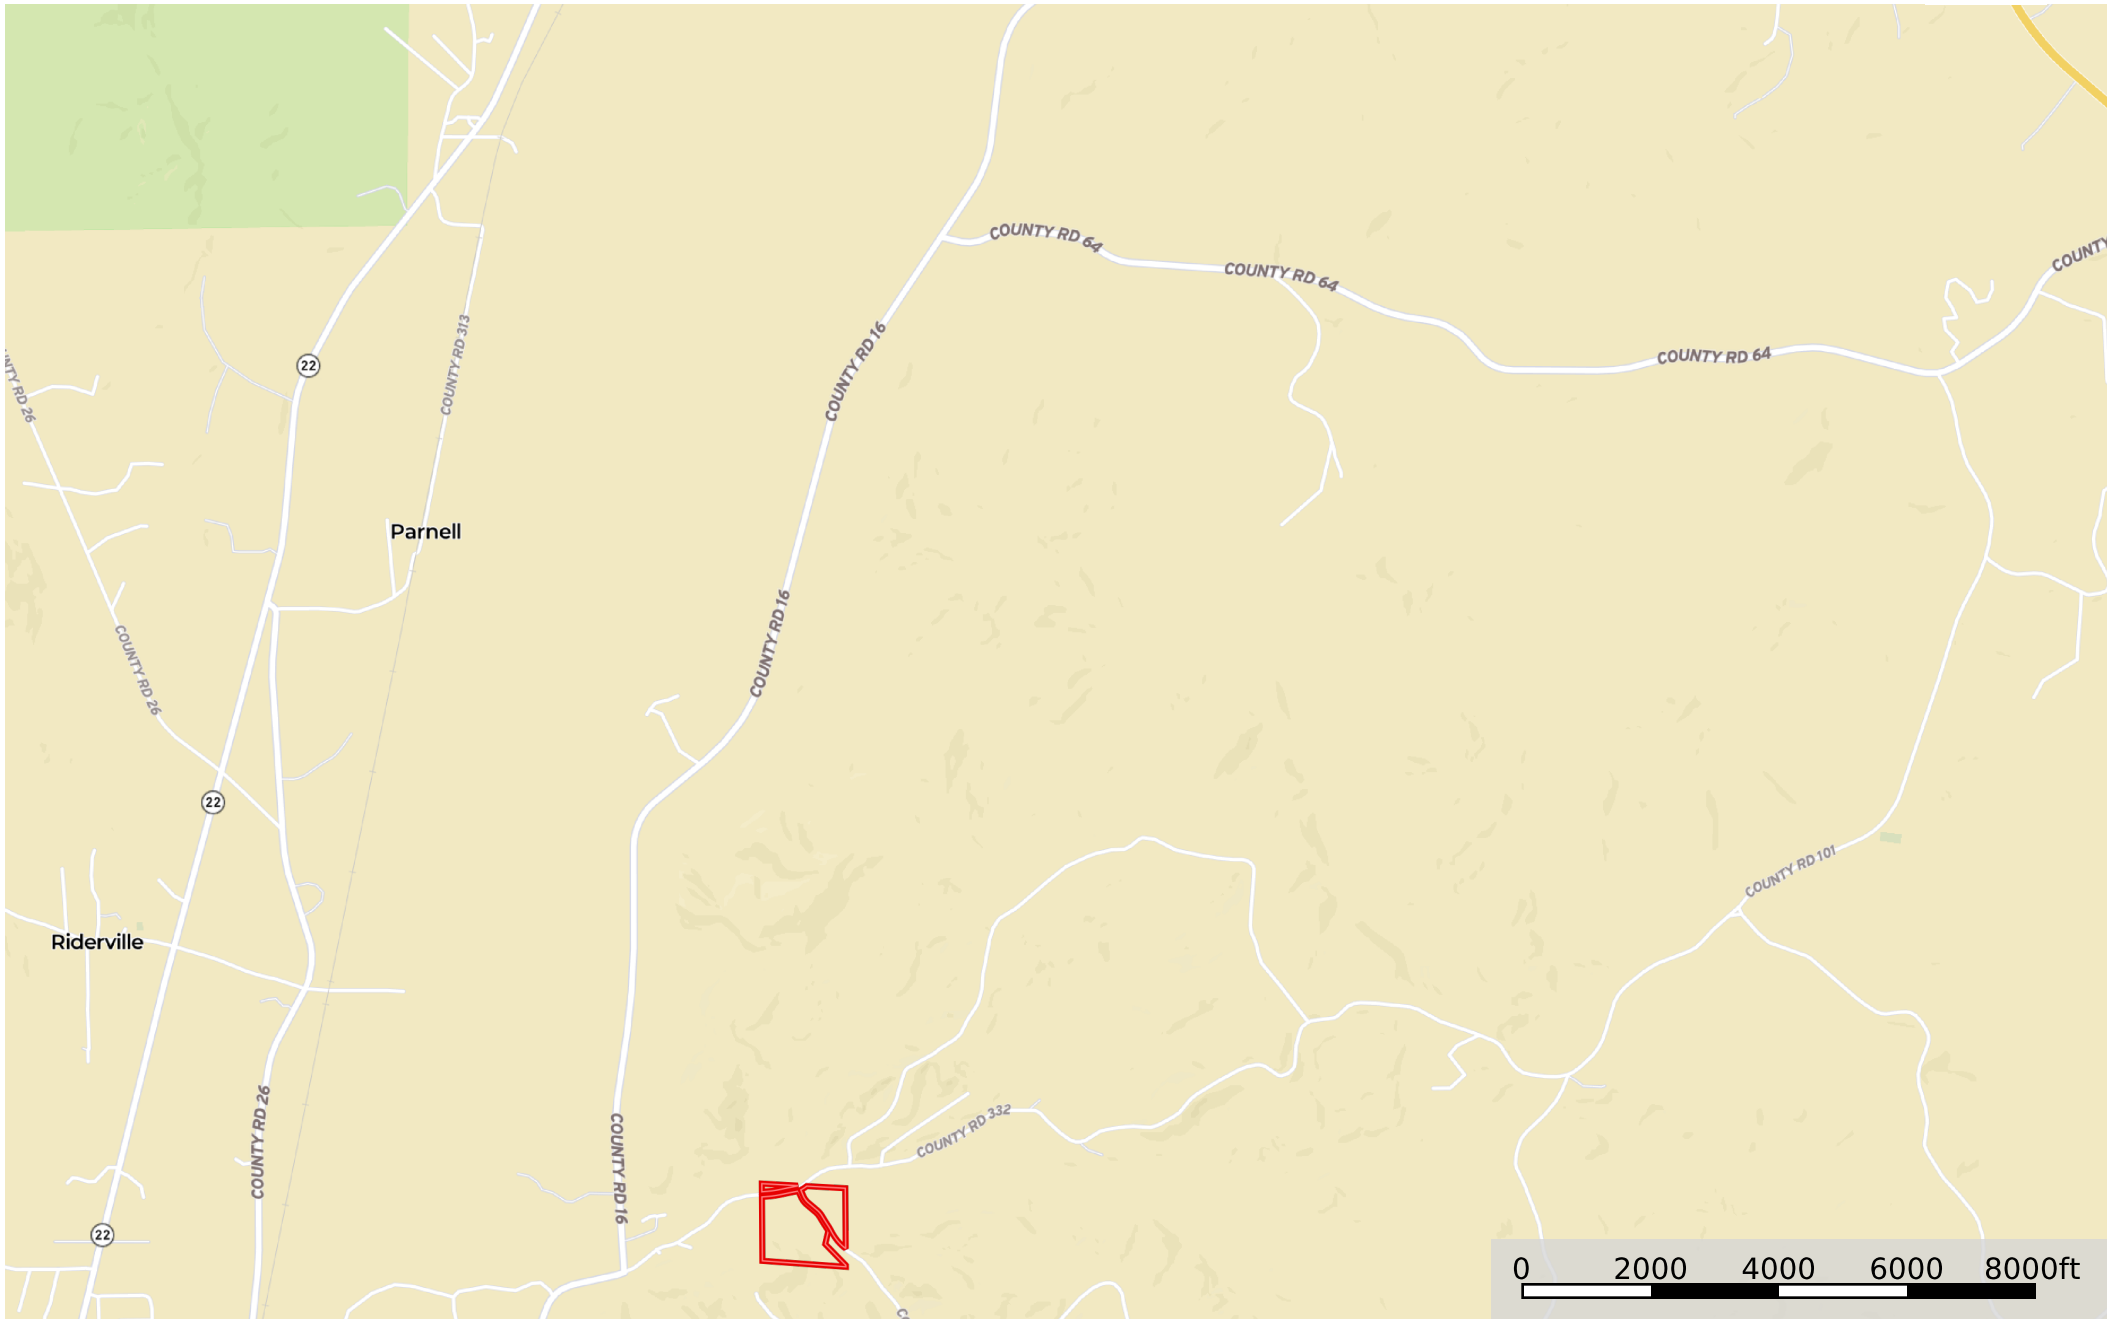

37 acres Chilton County Causey Alabama, AC +/-

 Boundary