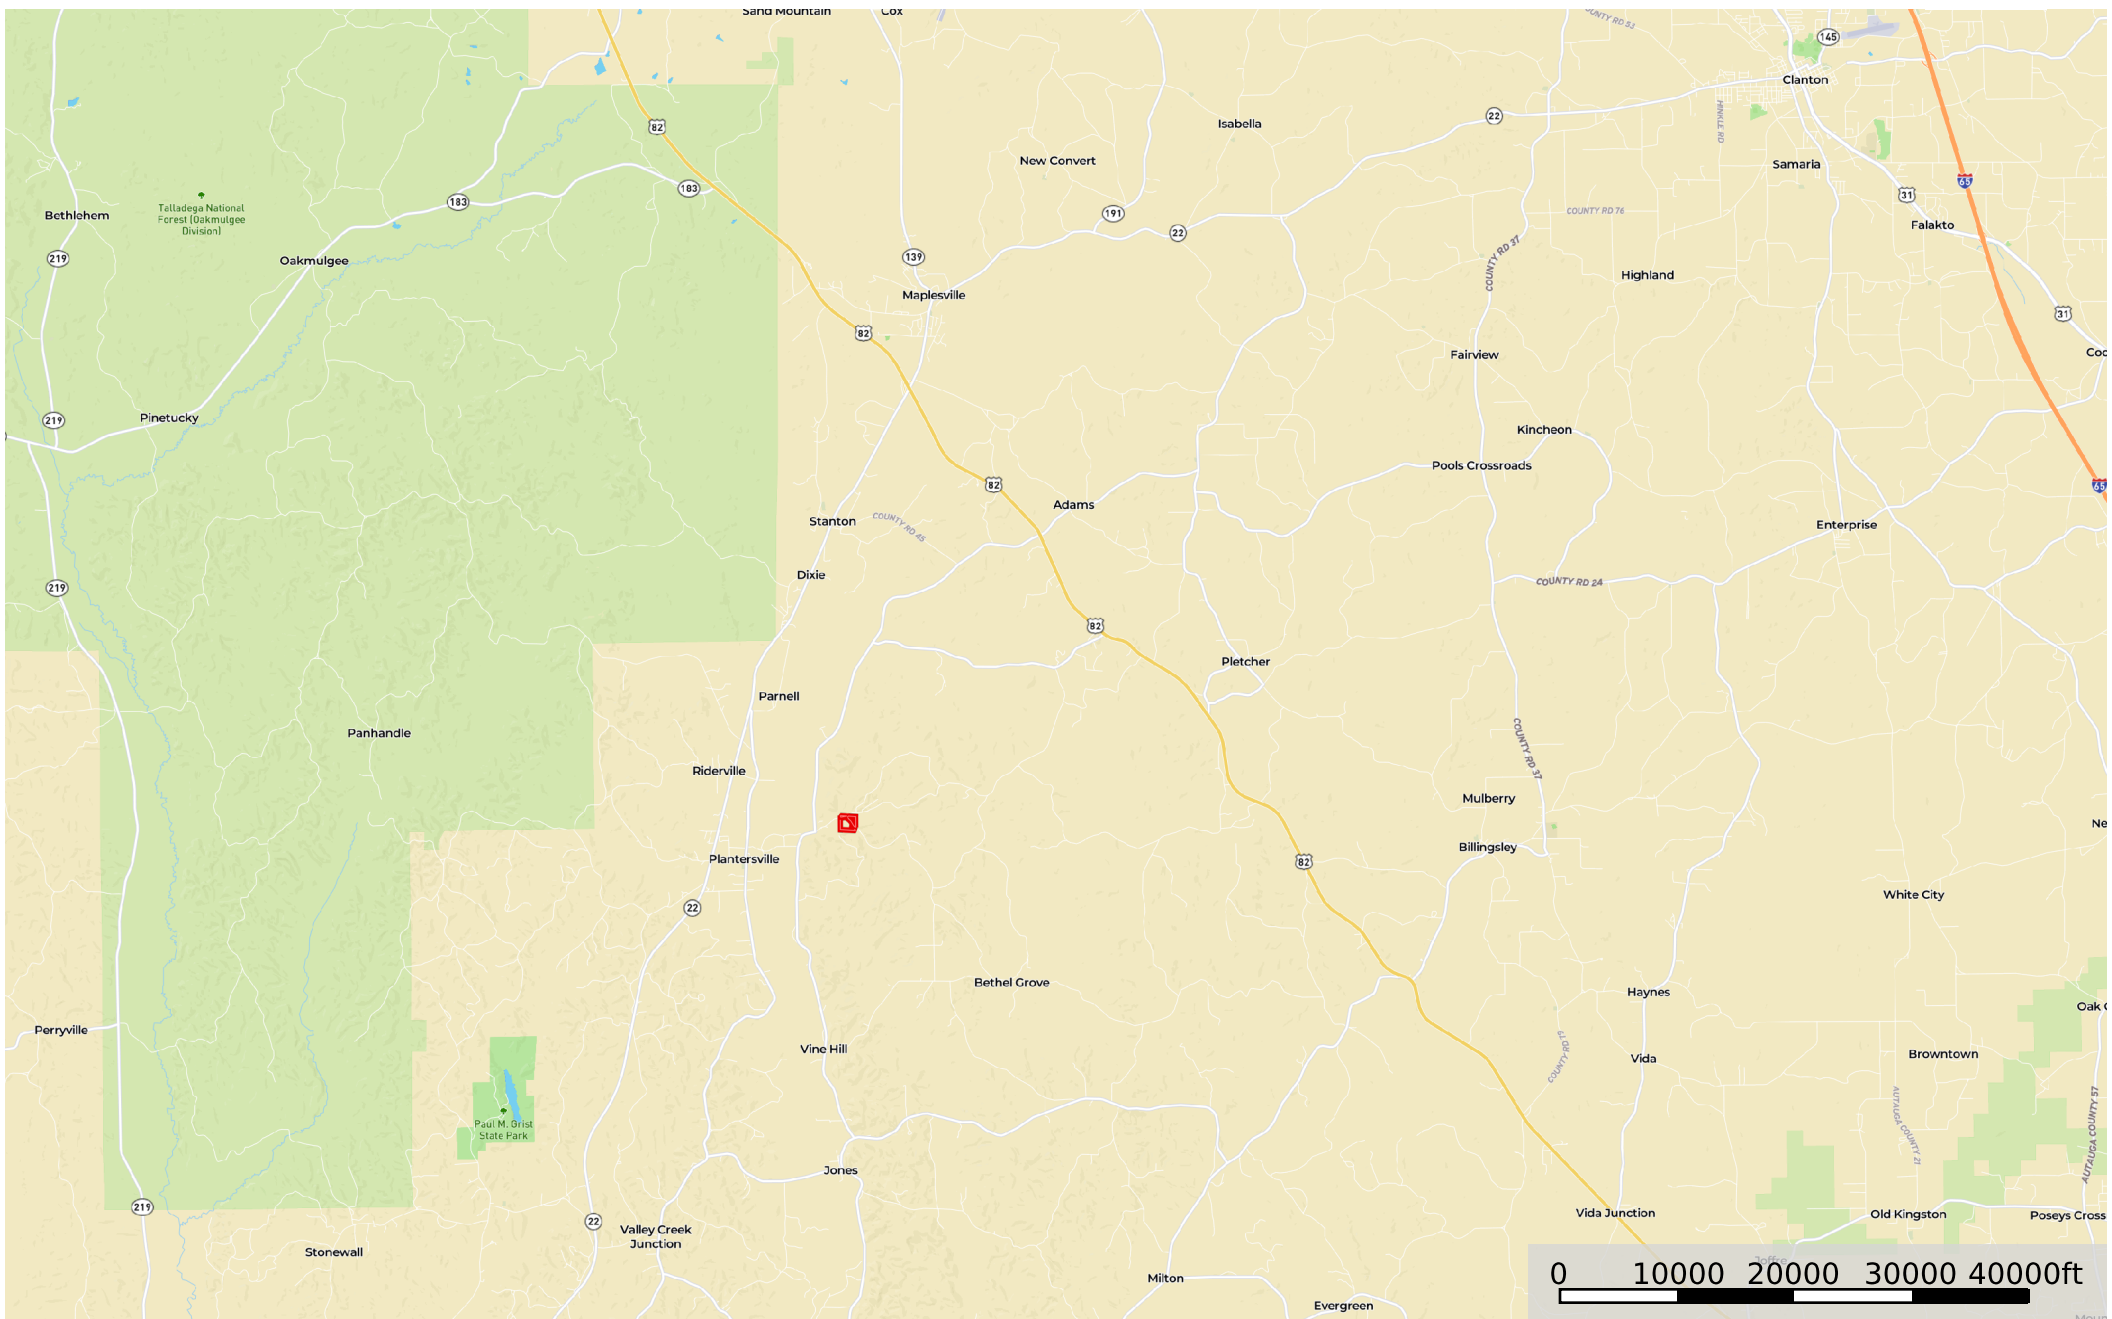

37 acres Chilton County Causey

Alabama, AC +/-

Boundary