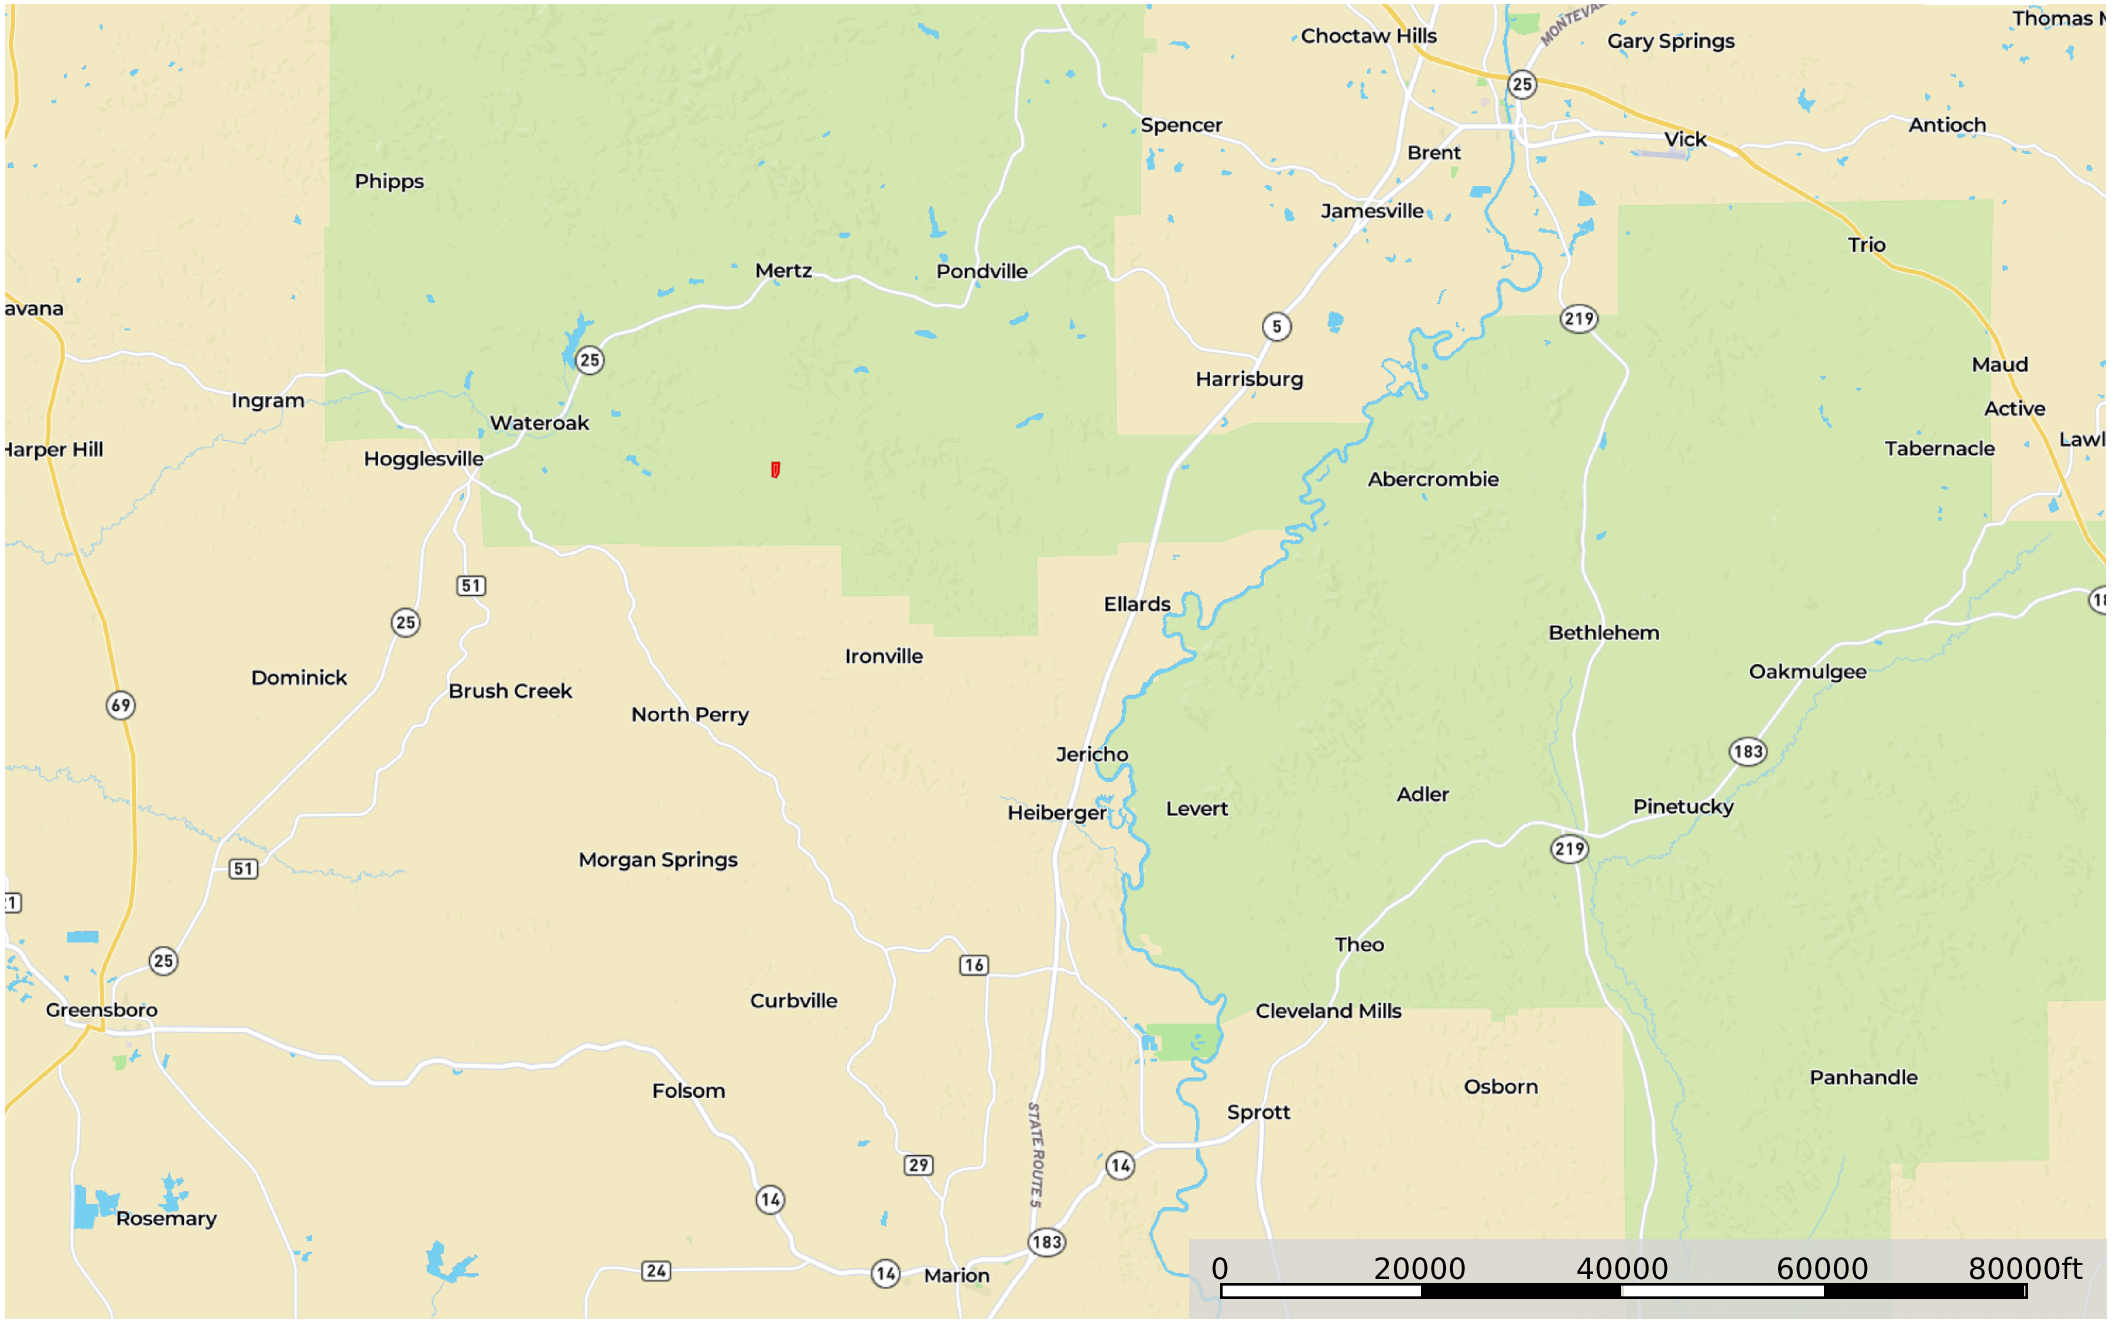

# 6 acres Perry County Conway

Perry County, Alabama, 6 AC +/-

 Boundary