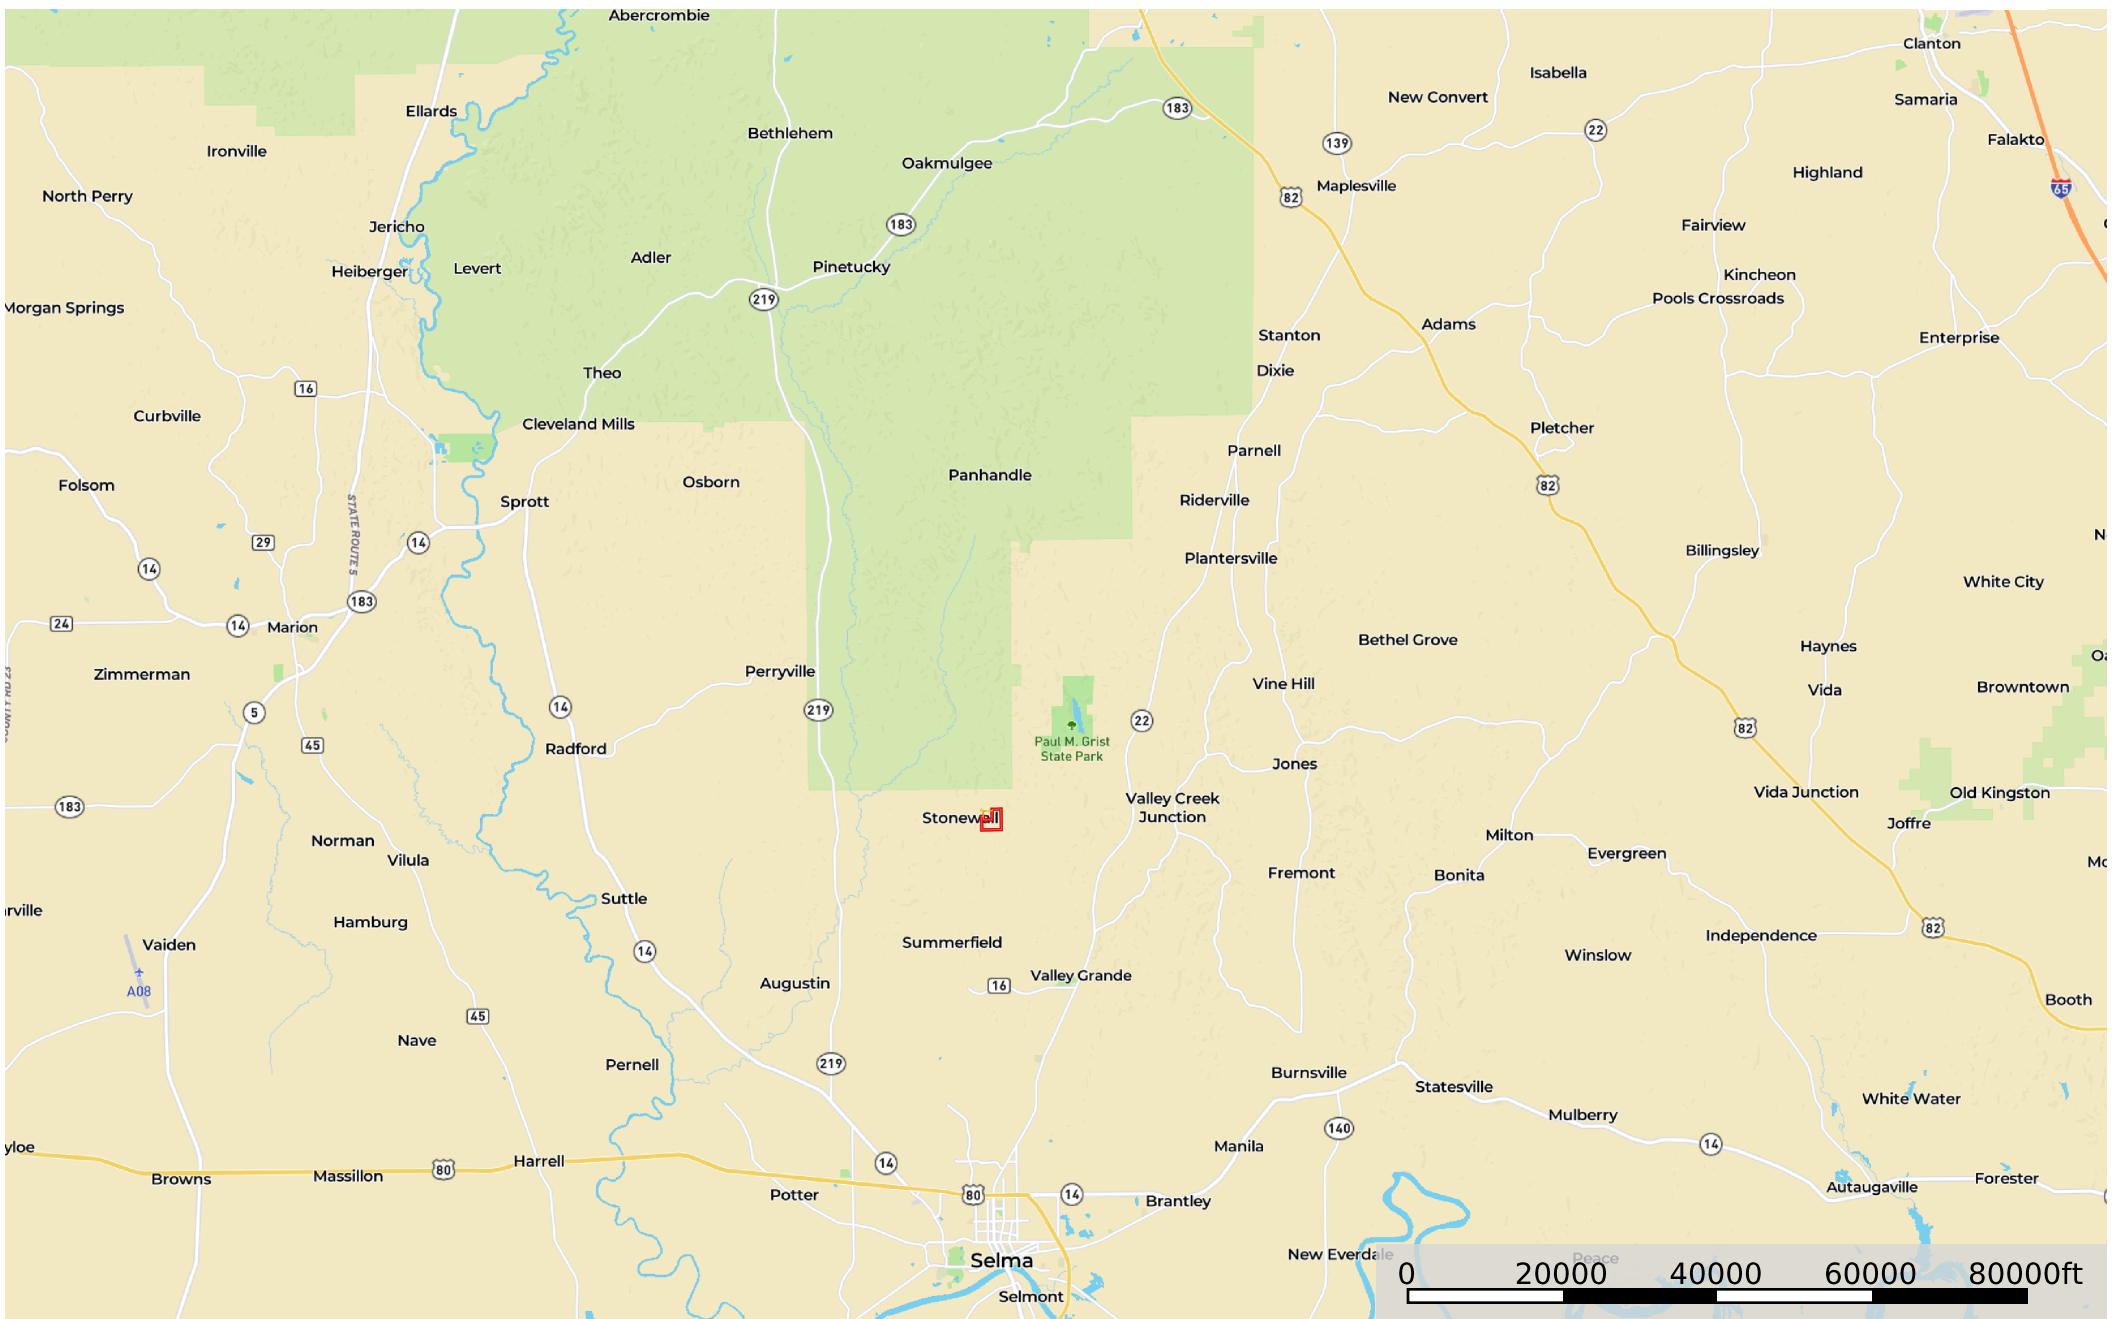

120 acres Dallas County Rice

Dallas County, Alabama, AC +/-

Primary Road Boundary