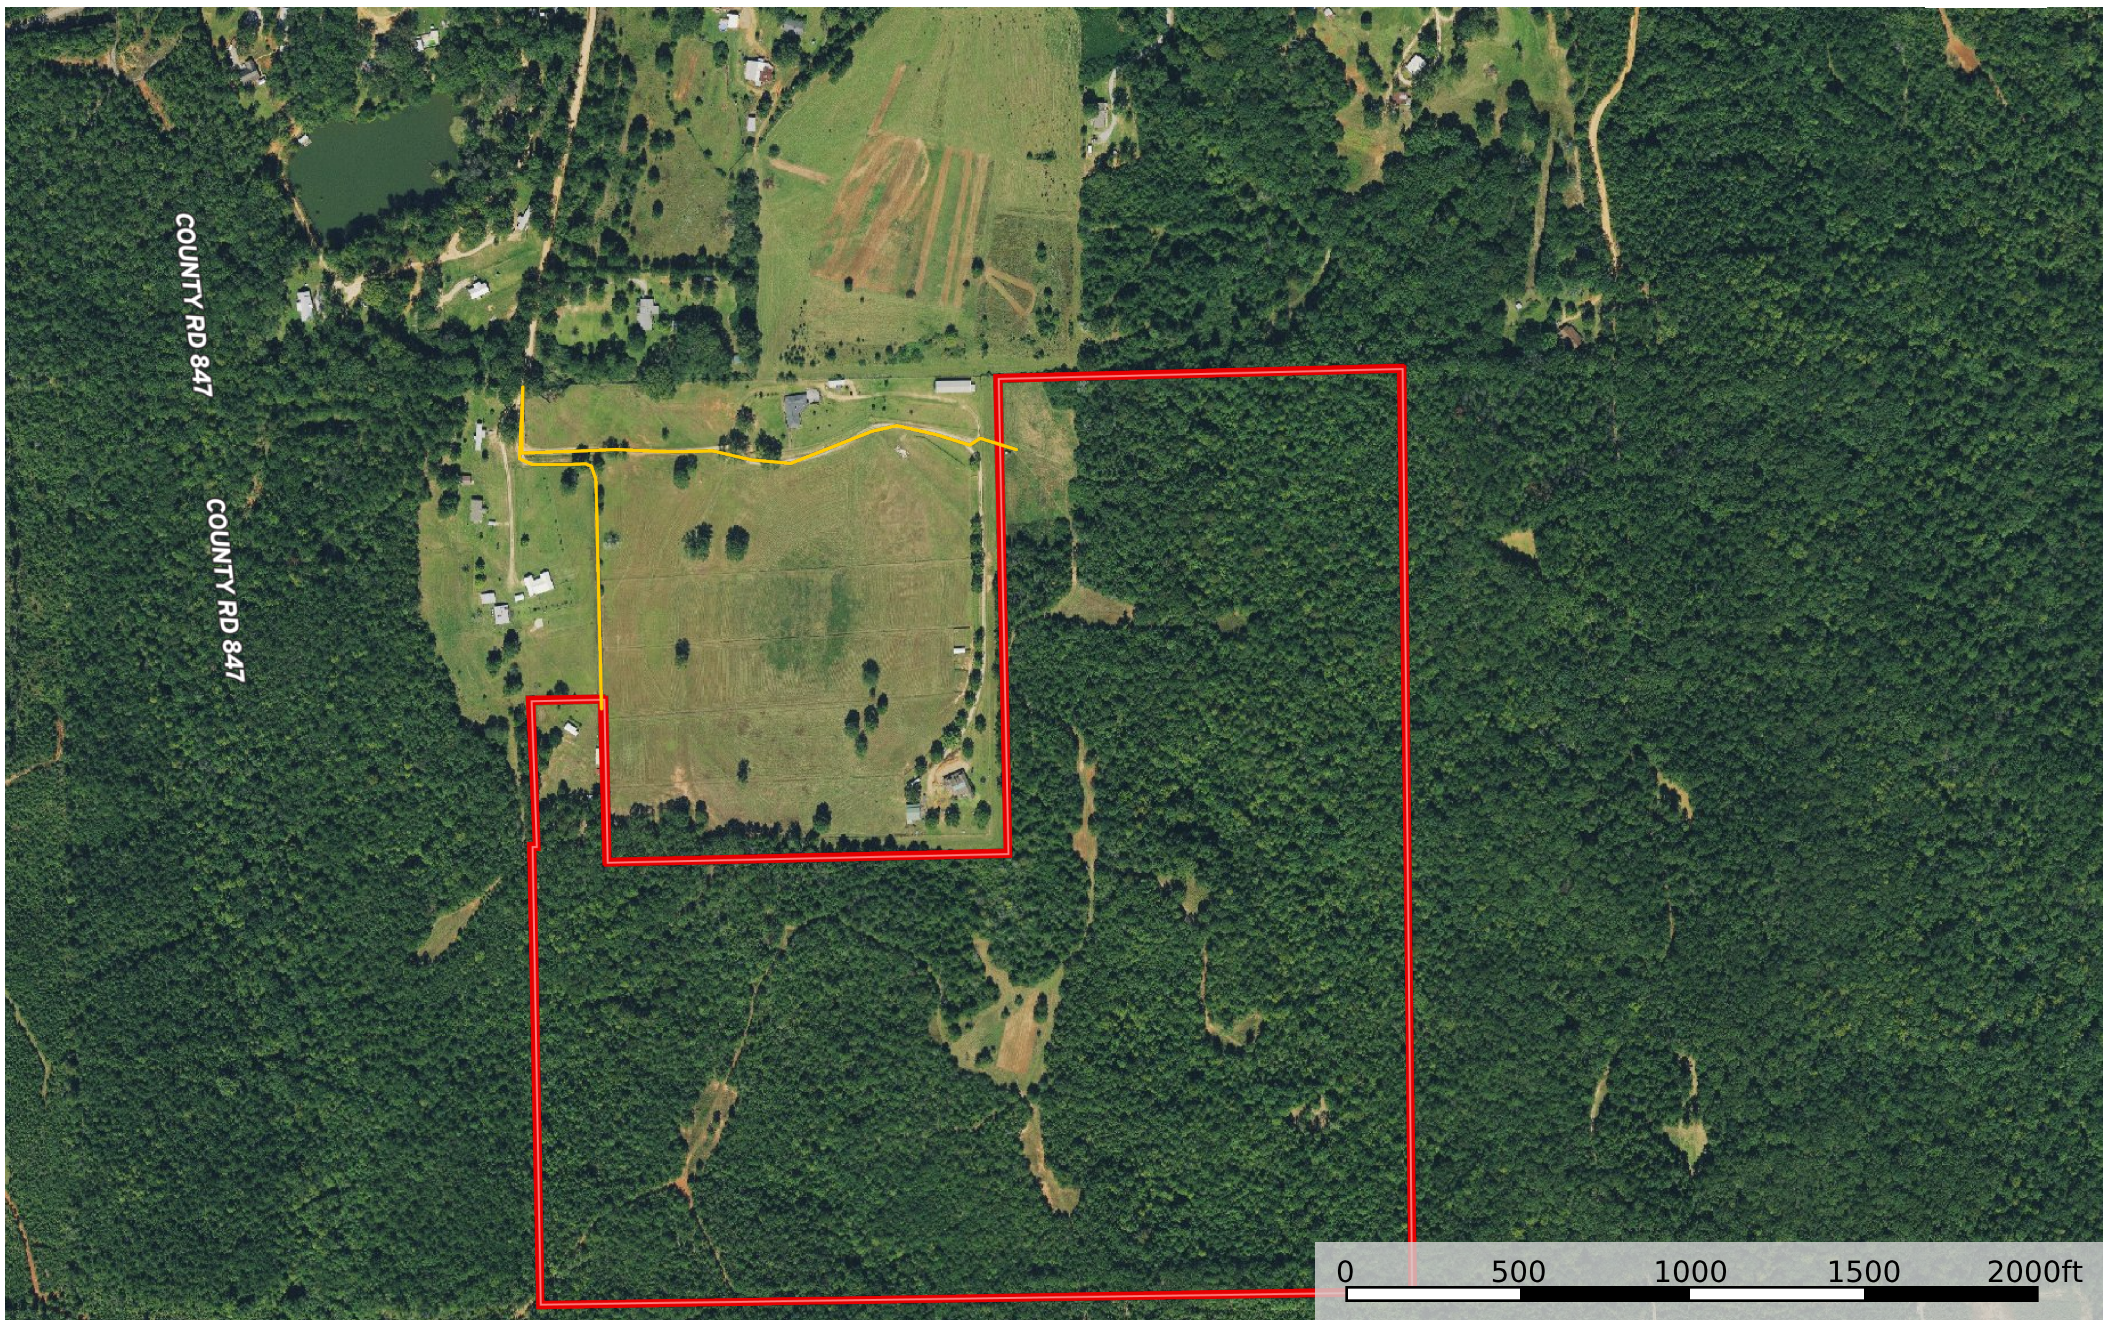

120 acres Dallas County Rice

Dallas County, Alabama, AC +/-

COUNTY RD 847

COUNTY RD 847

0 500 1000 1500 2000ft

Primary Road Boundary