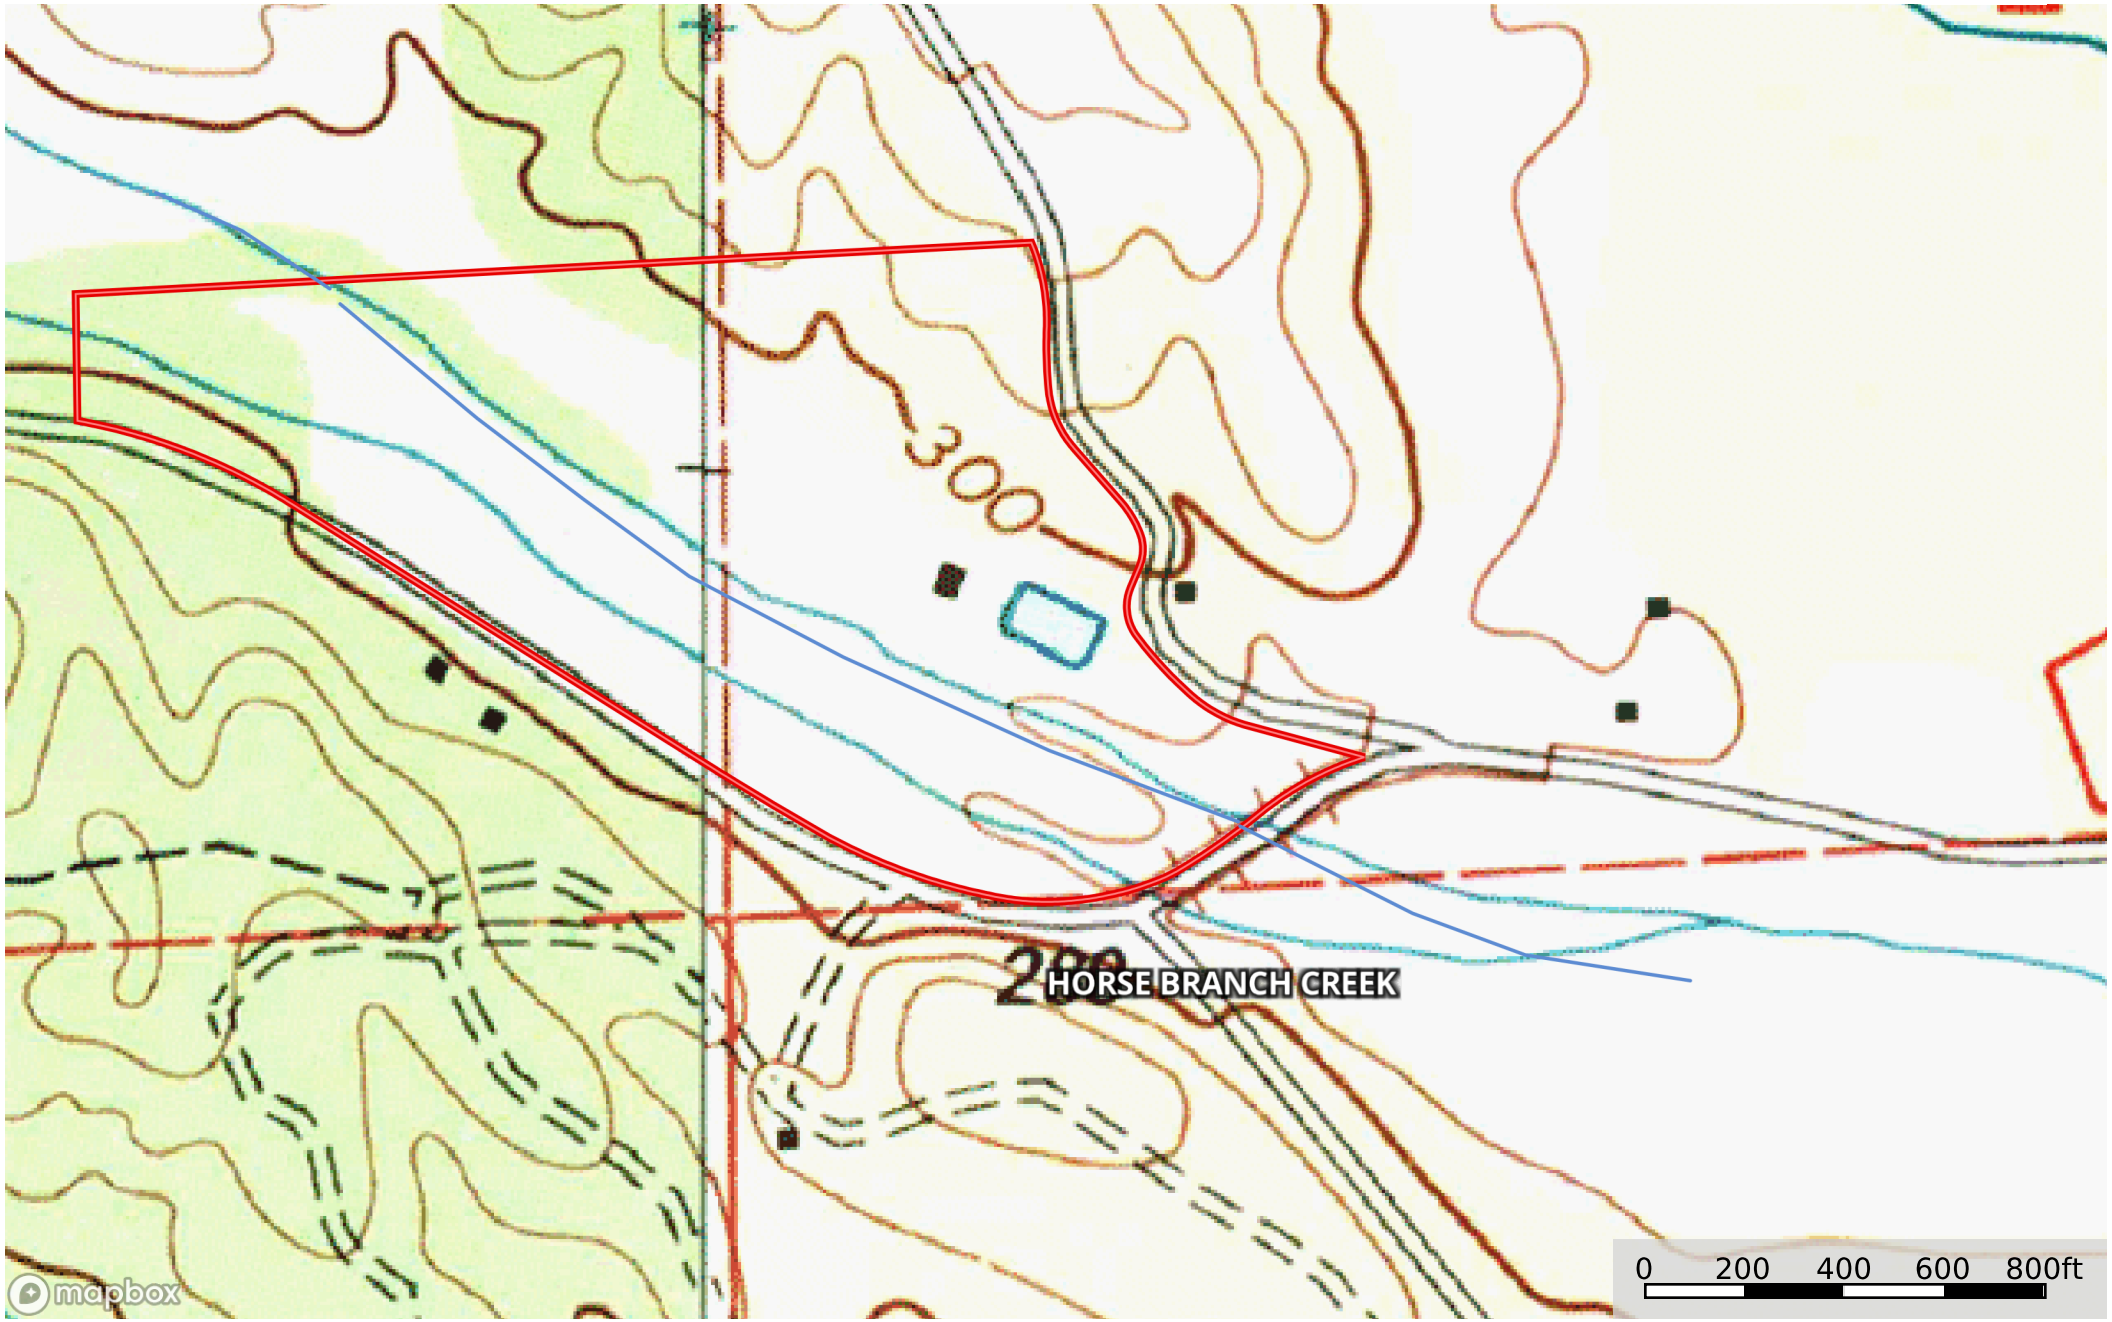

42 acres Bibb County Marchant

Bibb County, Alabama, 42 AC +/-

— River / Creek □ Boundary