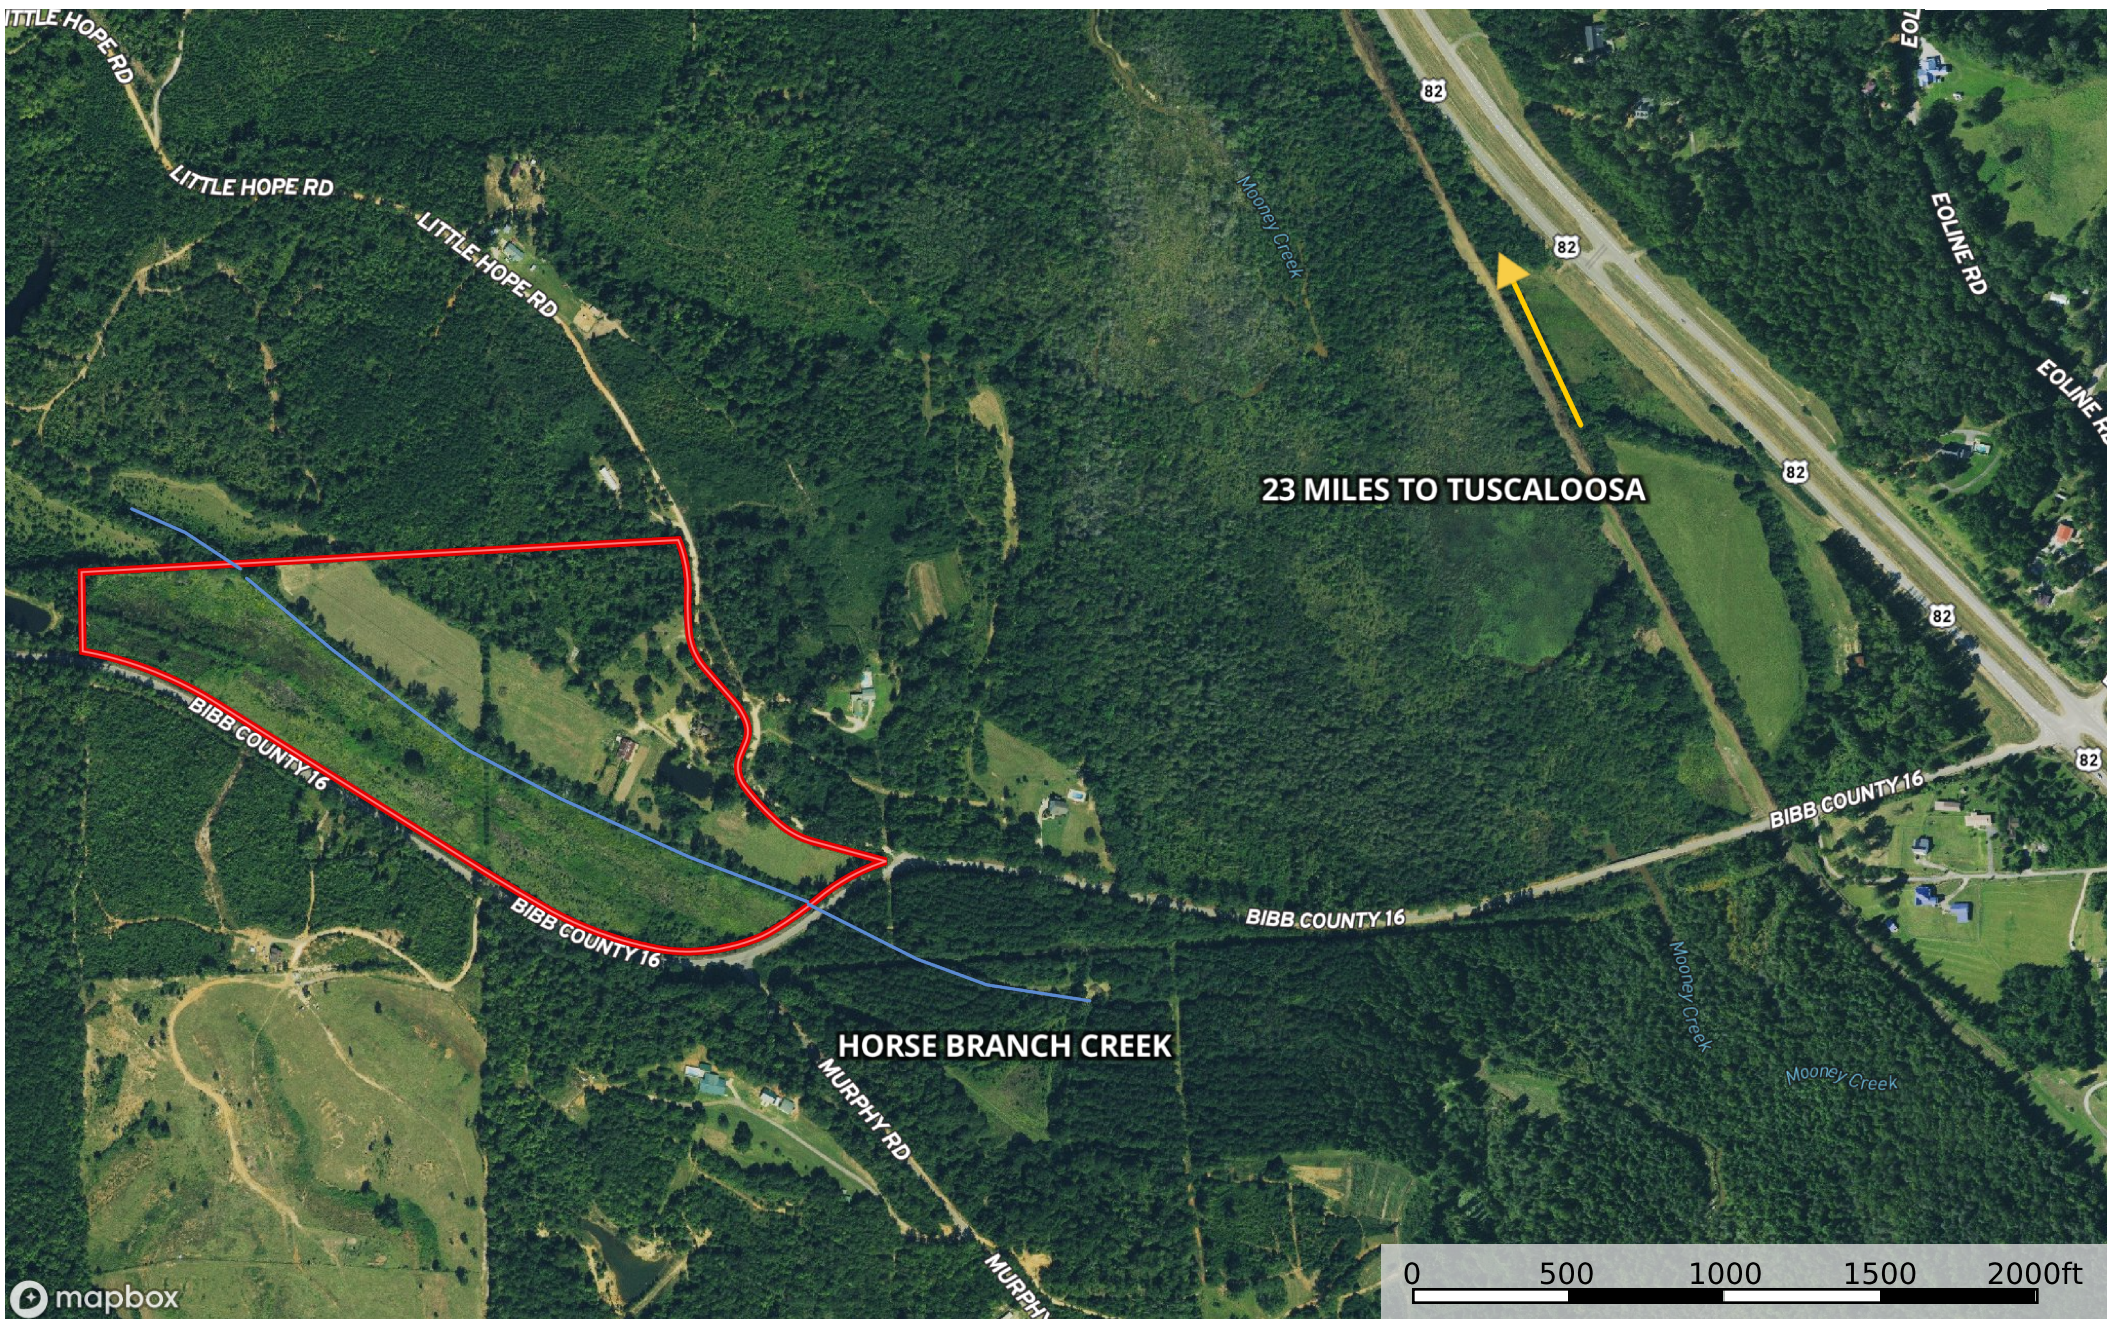

42 acres Bibb County Marchant

Bibb County, Alabama, 42 AC +/-

mapbox

→ Direction — River / Creek ▭ Boundary