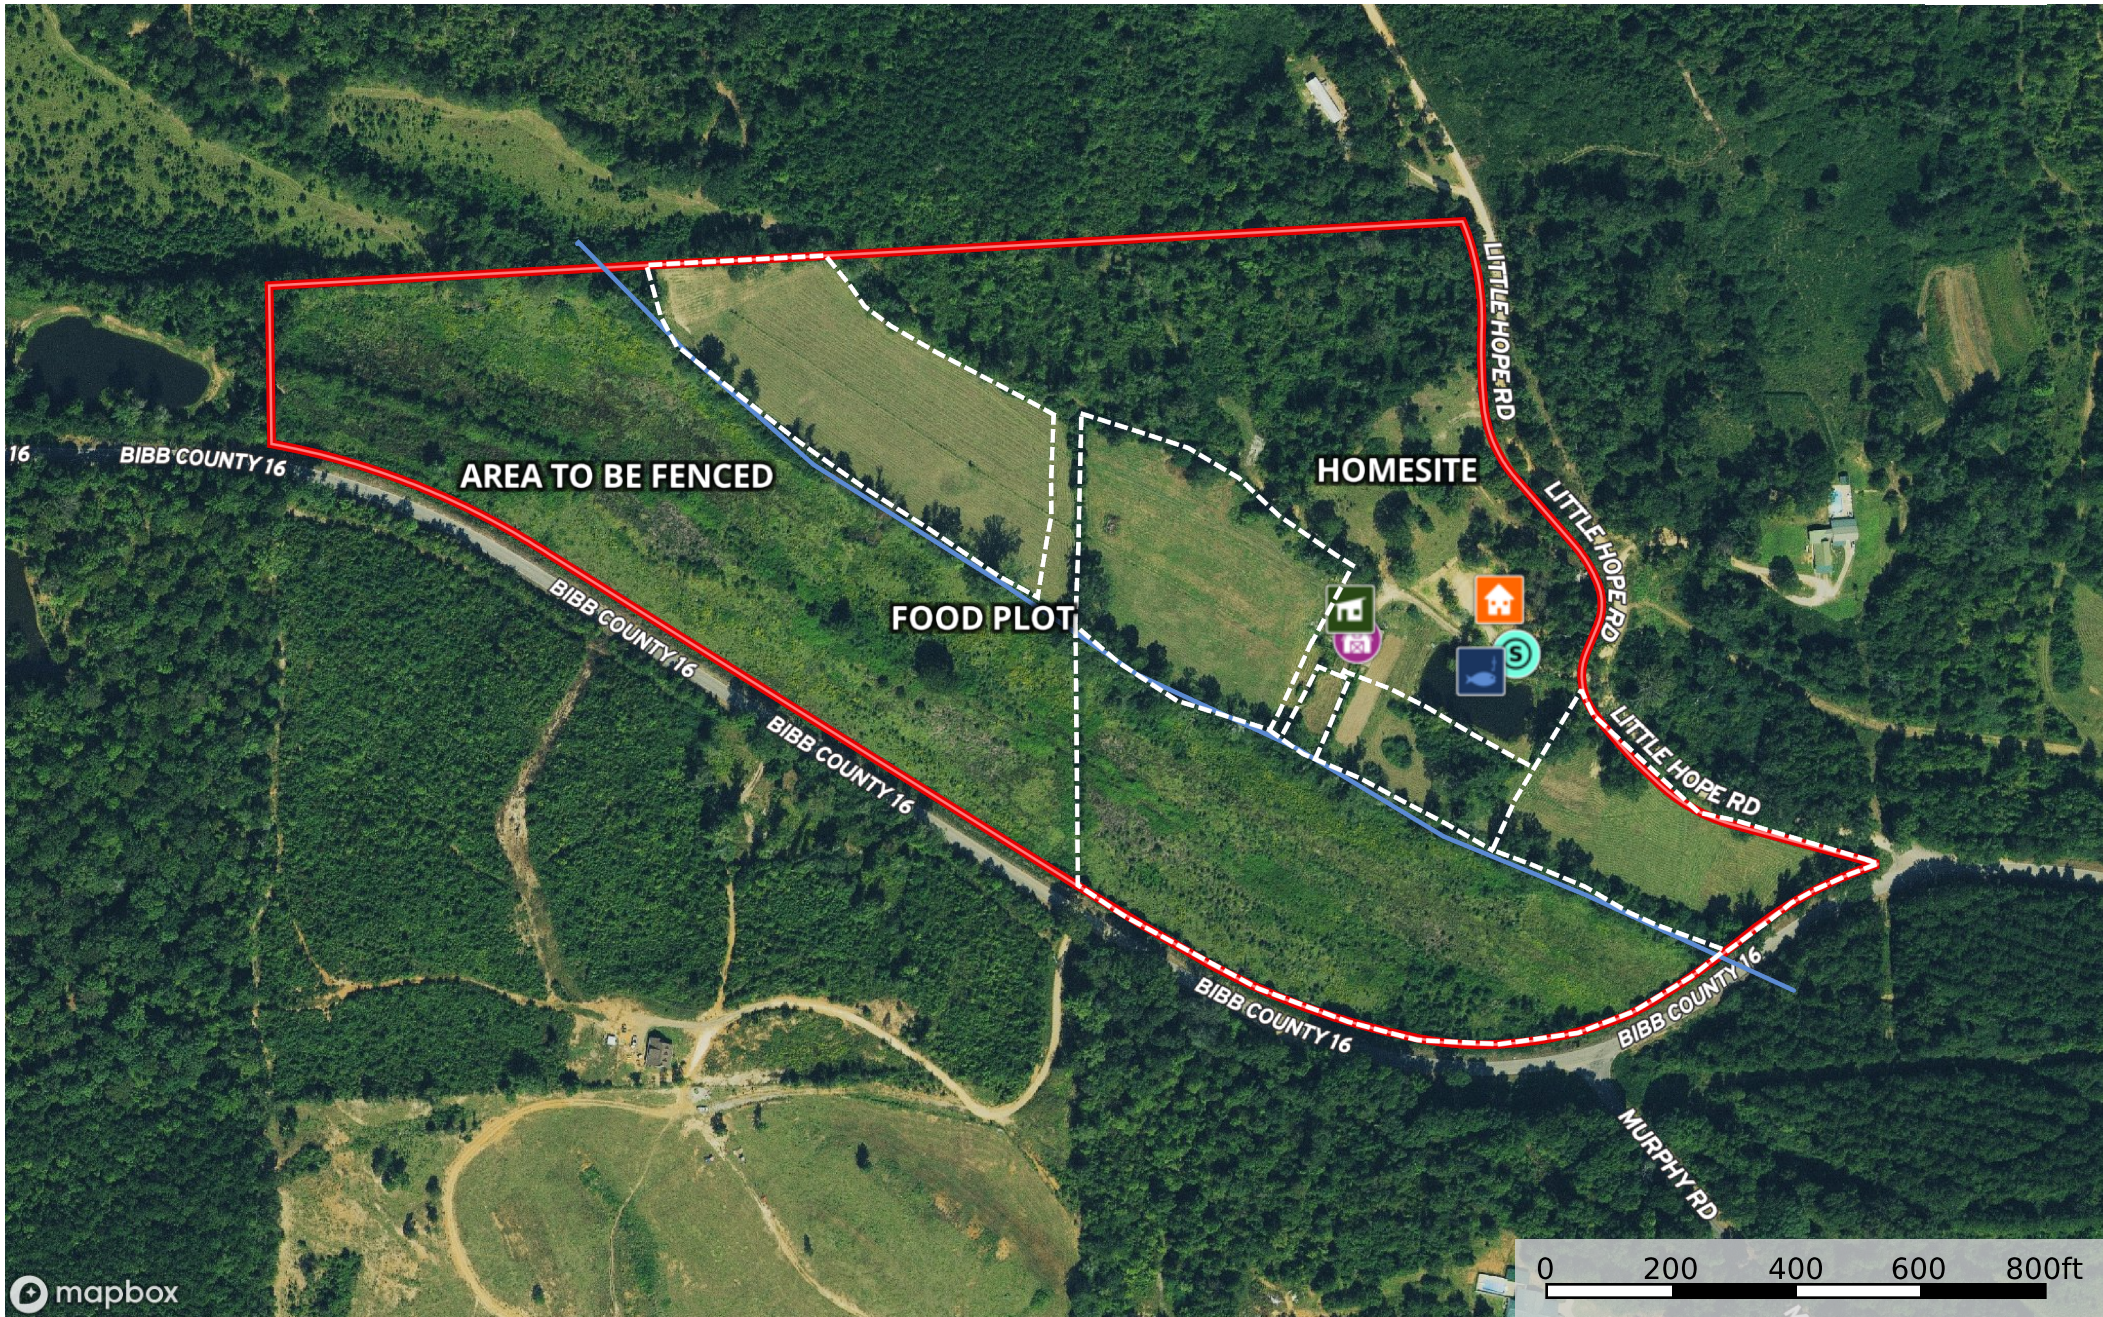

# 42 acres Bibb County Marchant

Bibb County, Alabama, 42 AC +/-

- Shed / Shack
- Pier
- Spring
- House
- Barn
- River / Creek
- Fence
- Boundary