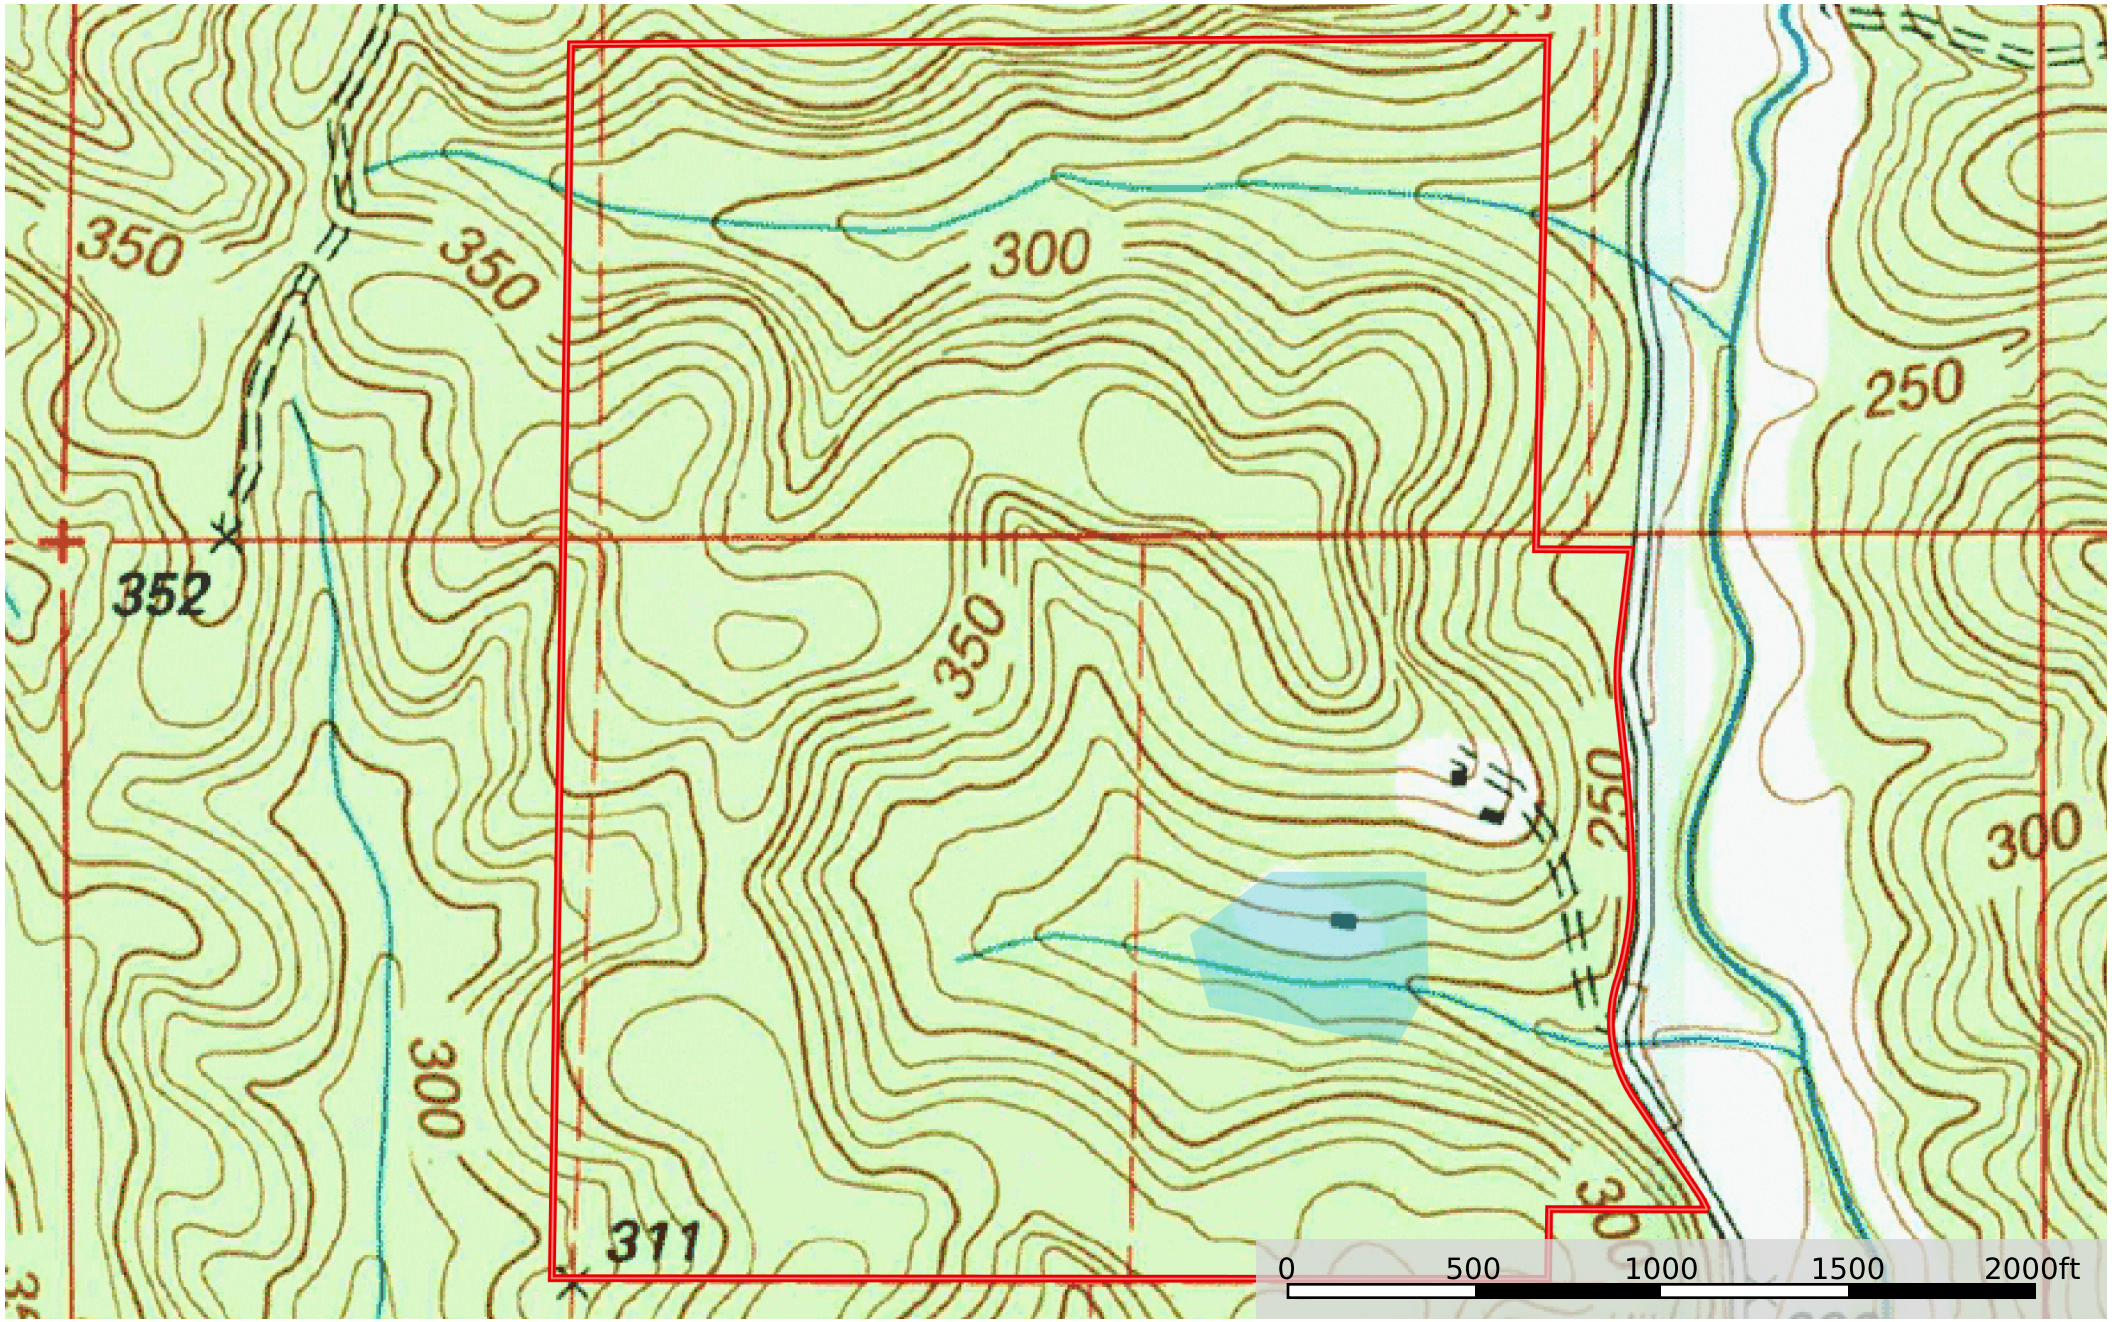

209 acres Perry County Carter
Perry County, Alabama, 209 AC +/-

 Pond / Tank  Boundary