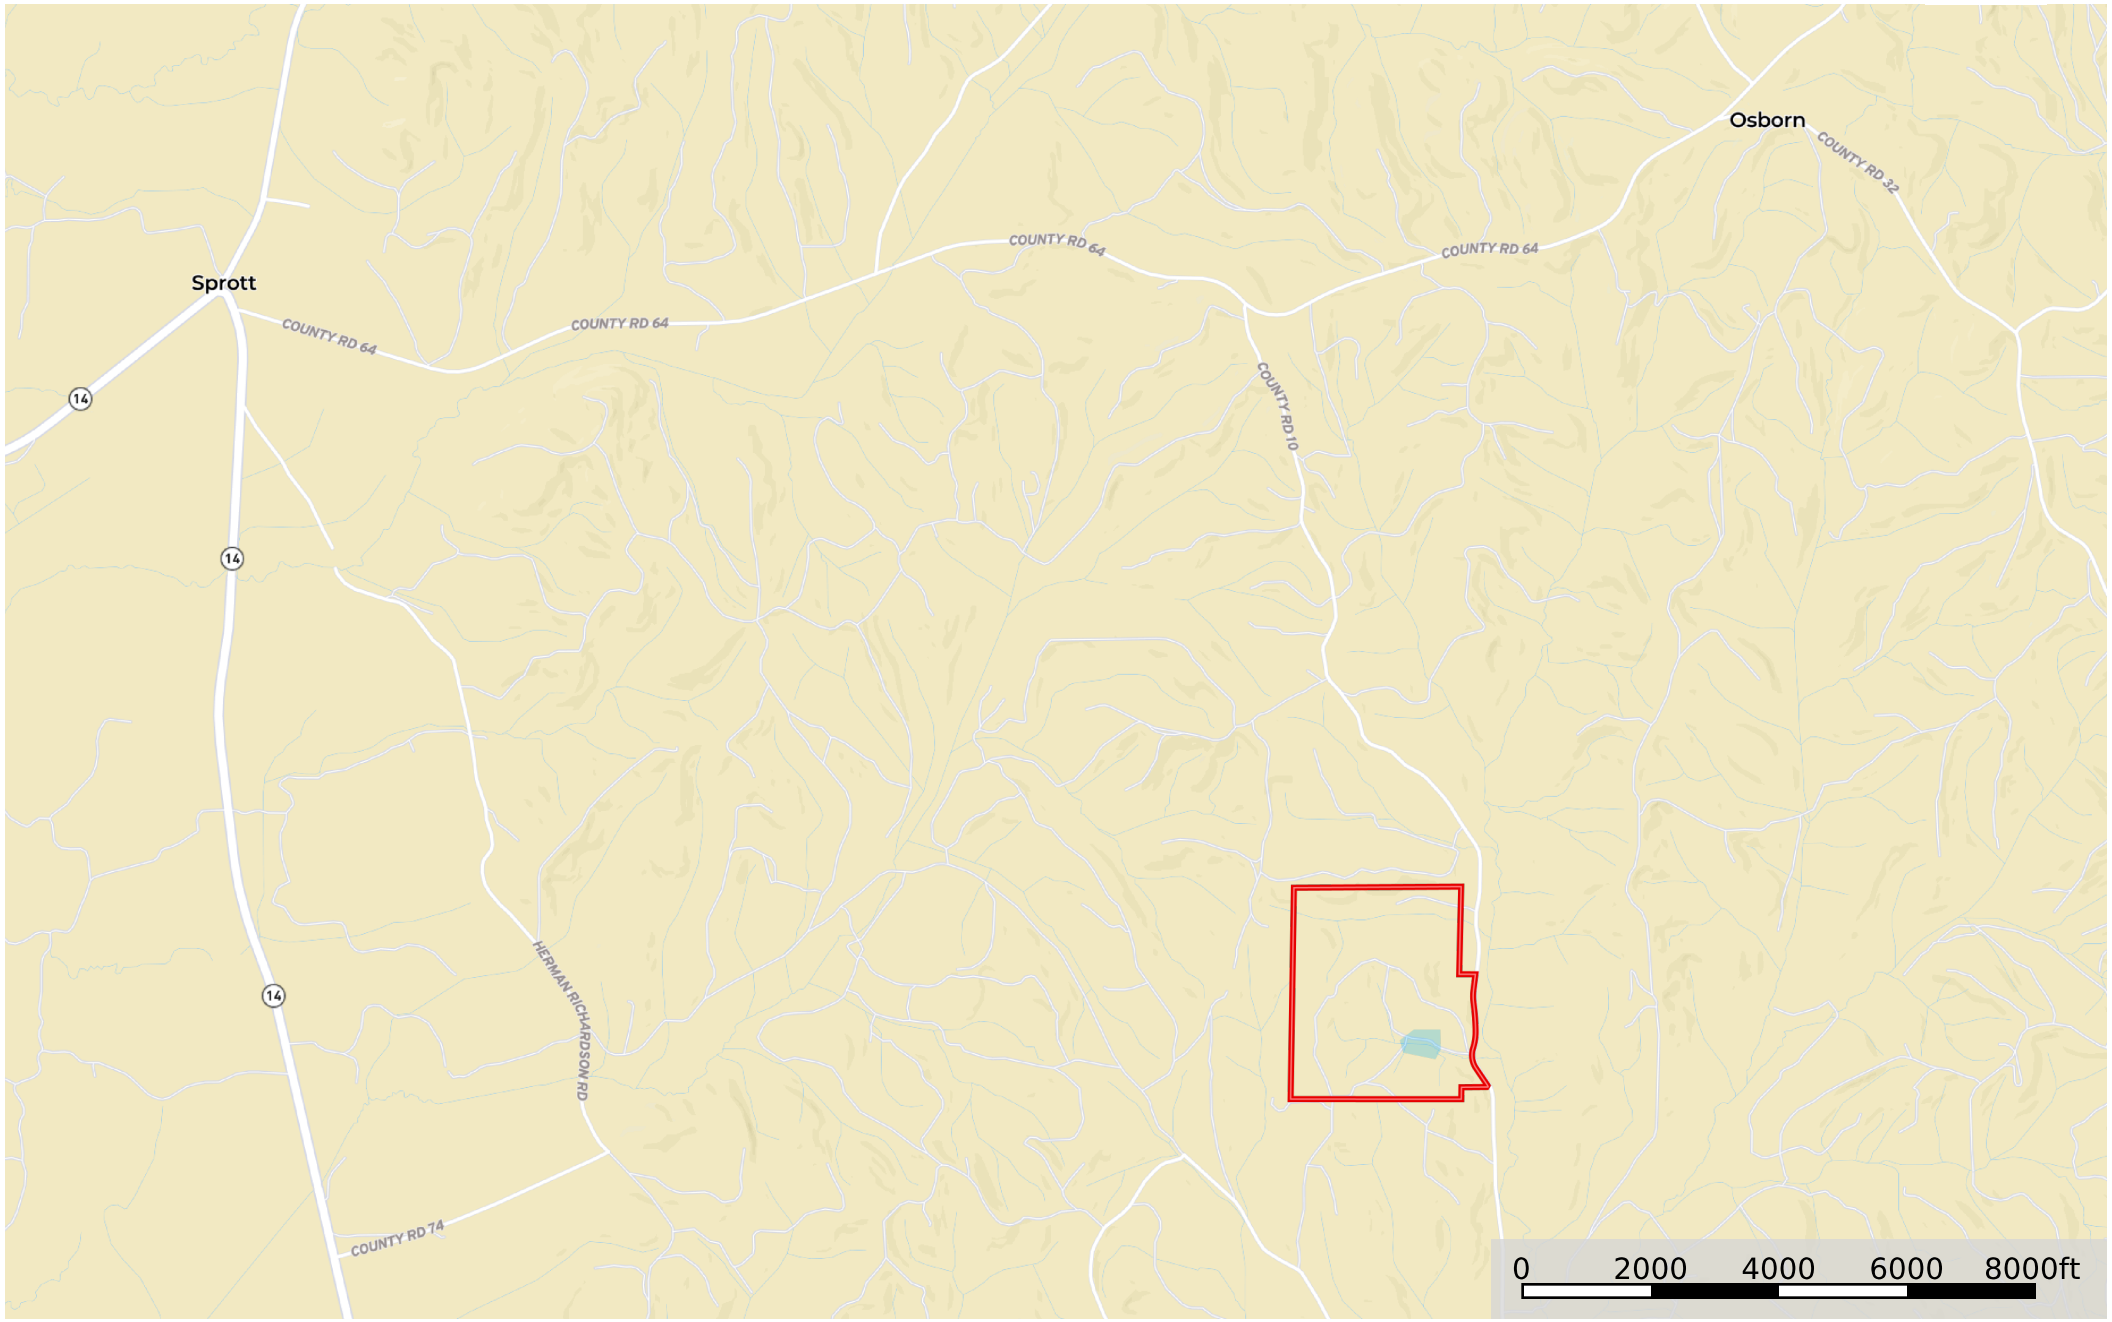

209 acres Perry County Carter

Perry County, Alabama, 209 AC +/-

 Pond / Tank  Boundary