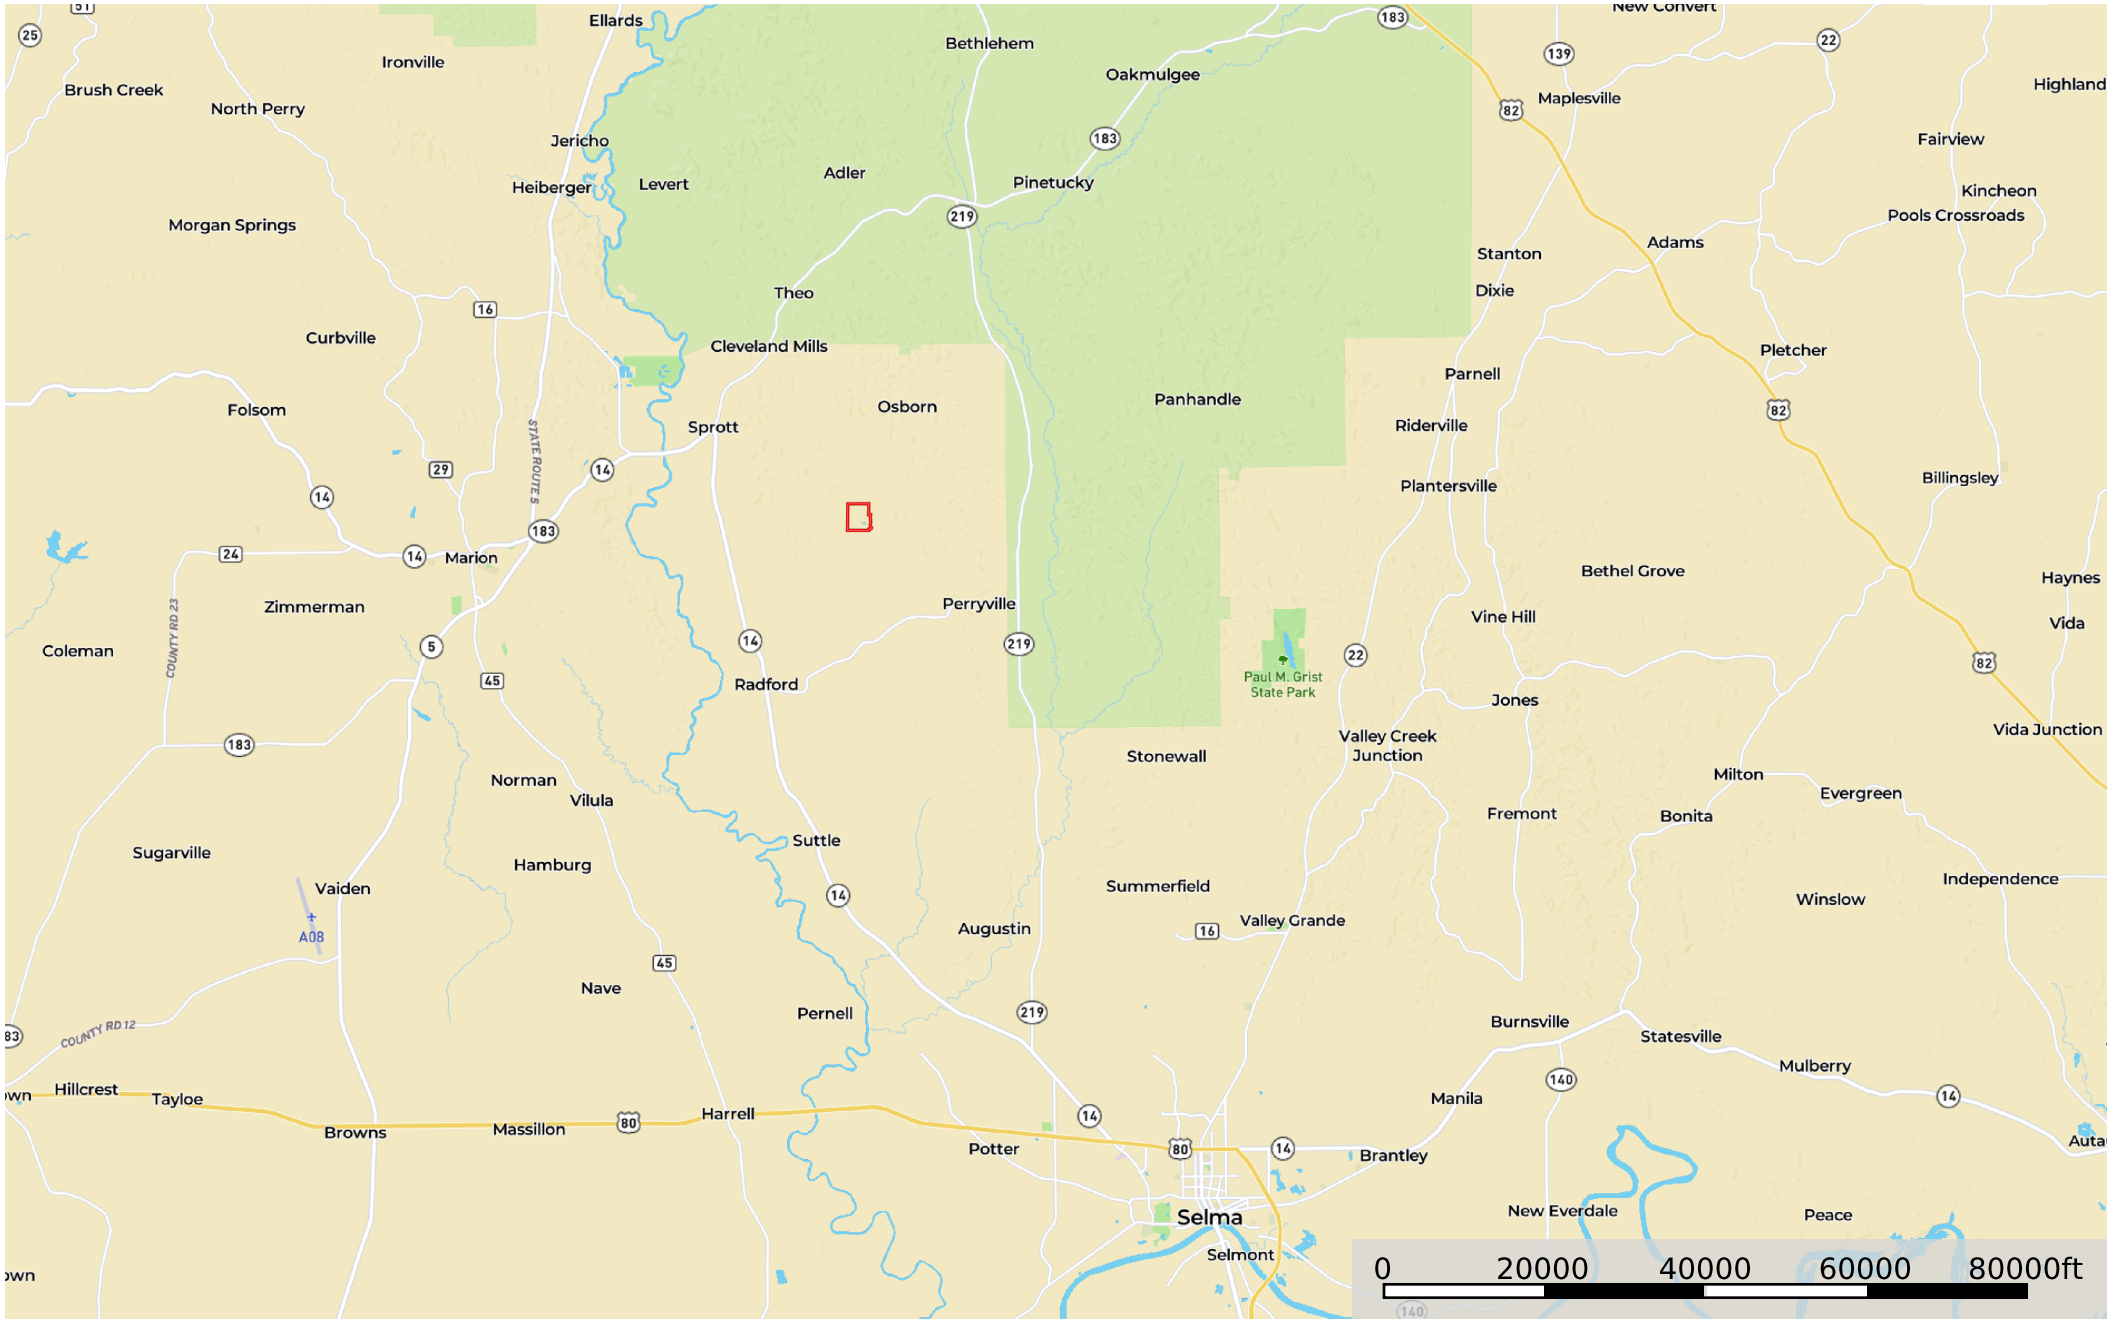

# 209 acres Perry County Carter

Perry County, Alabama, 209 AC +/-

 Pond / Tank  Boundary