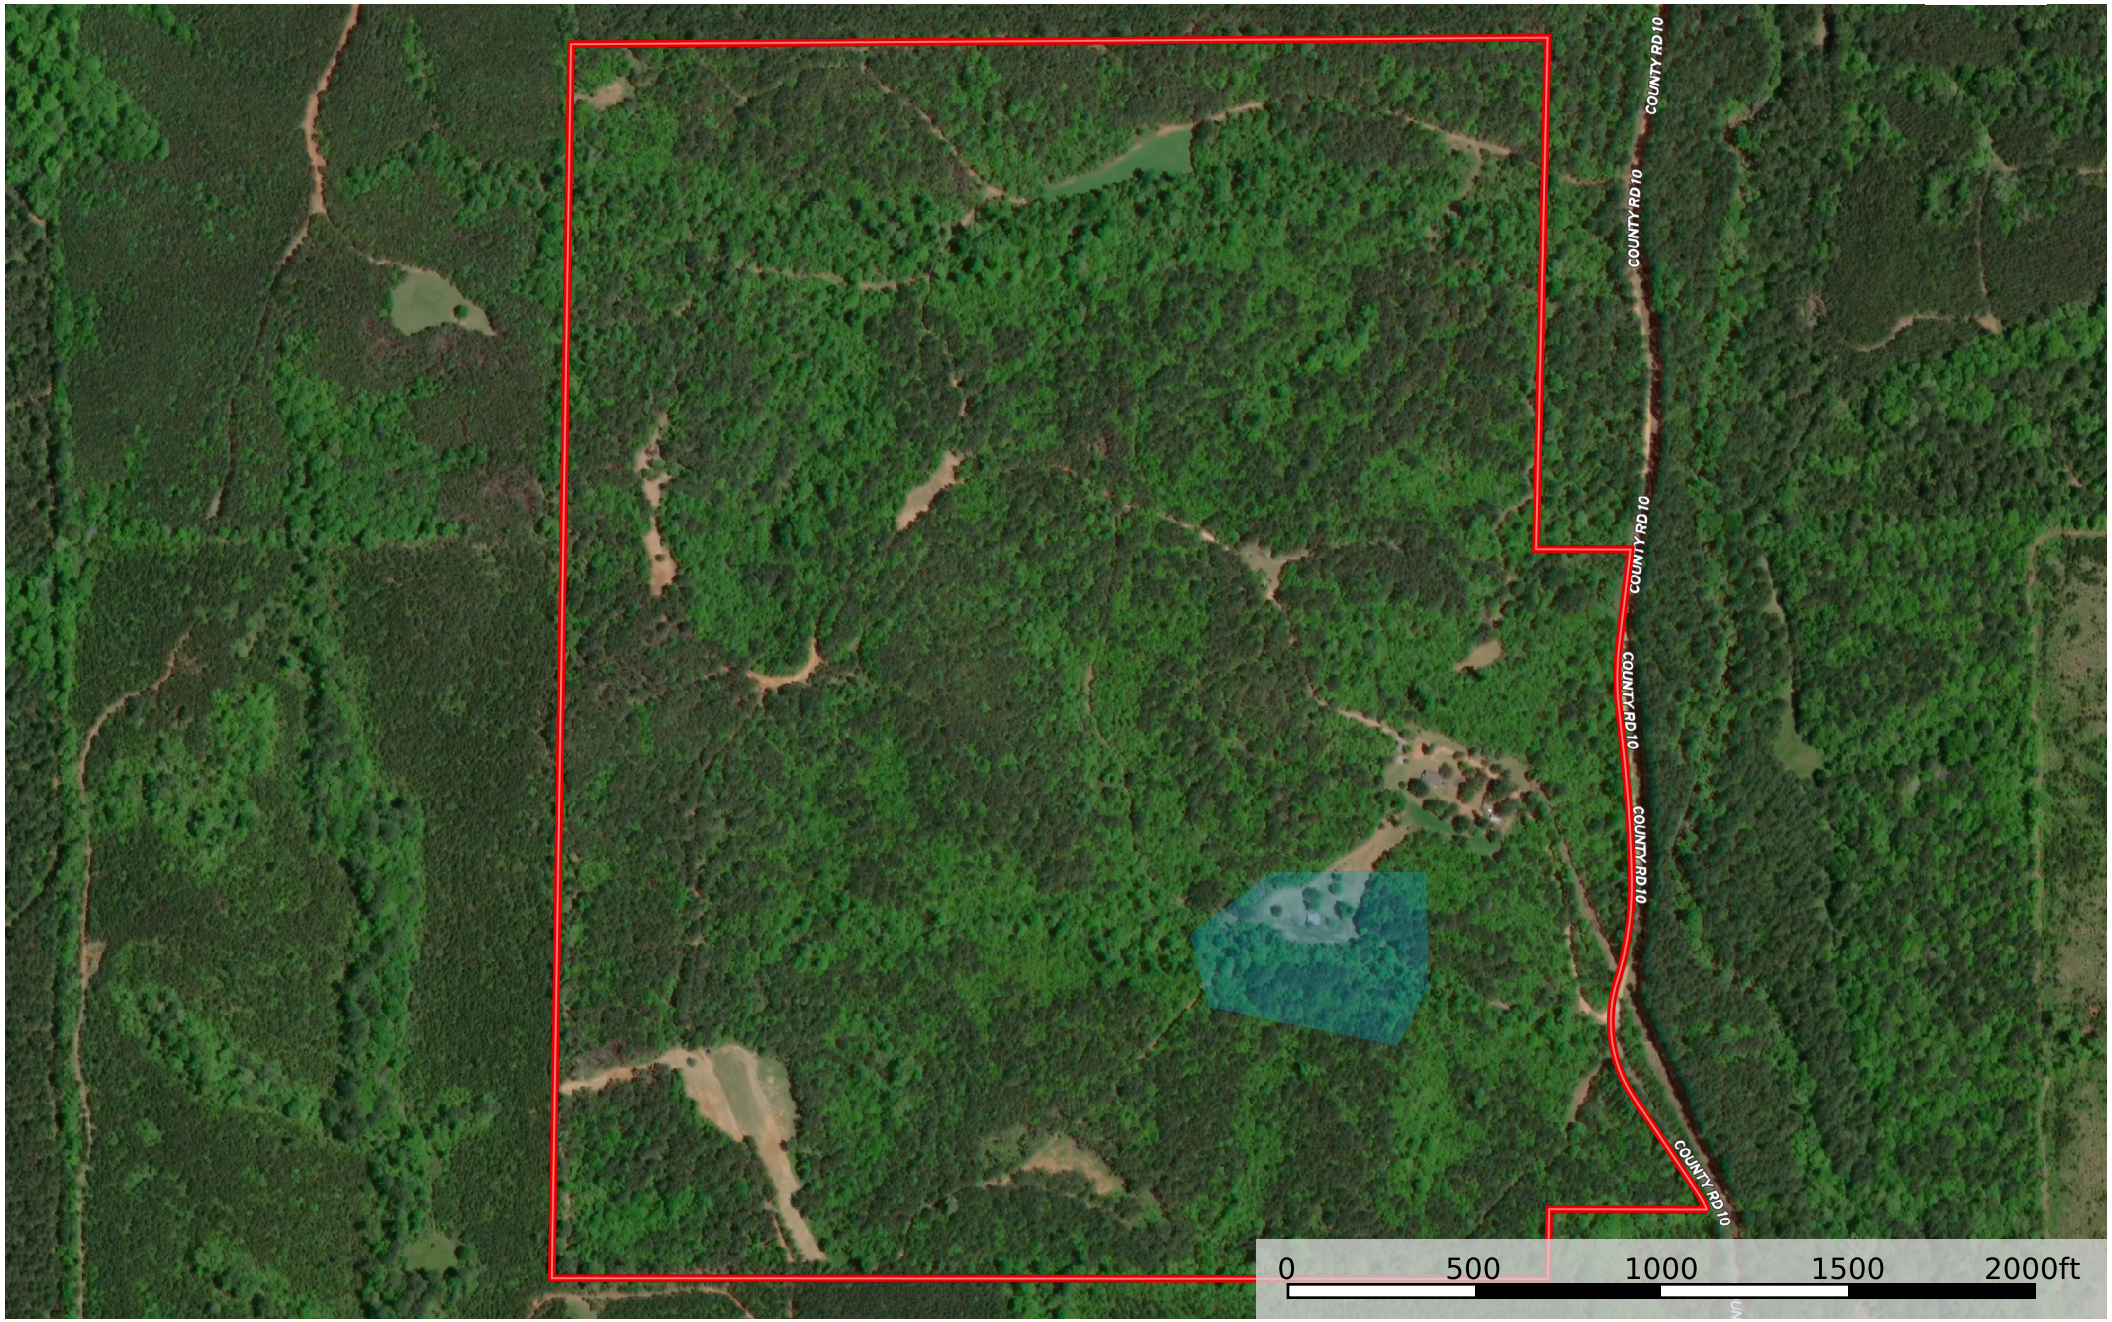

209 acres Perry County Carter

Perry County, Alabama, 209 AC +/-

 Pond / Tank  Boundary