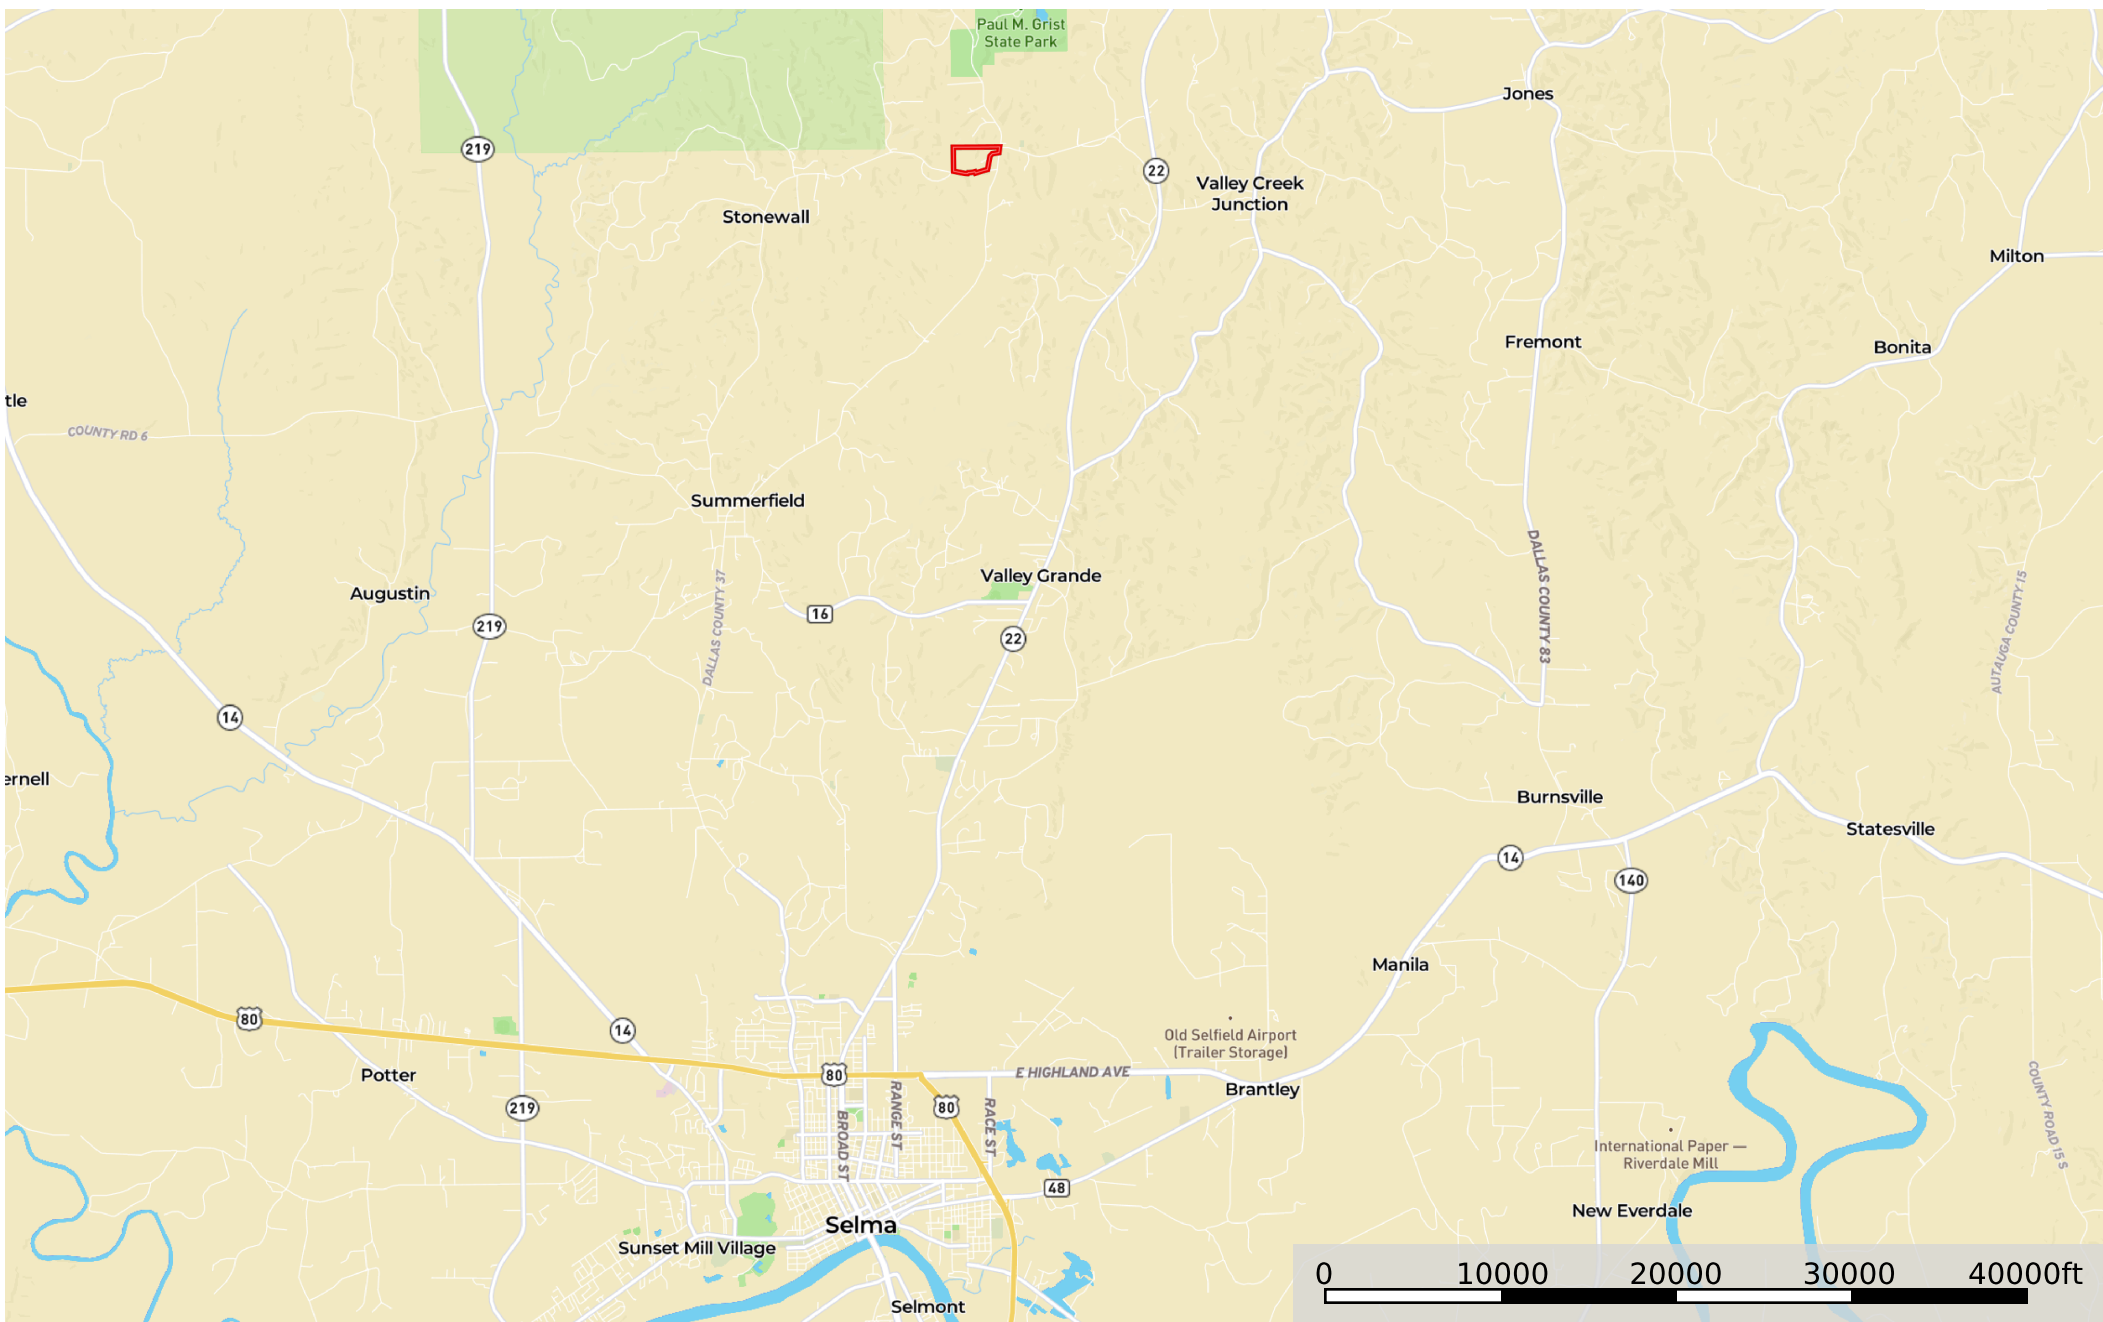

74.5 acres Dallas County Byrd

Dallas County, Alabama, 74.5 AC +/-

Boundary