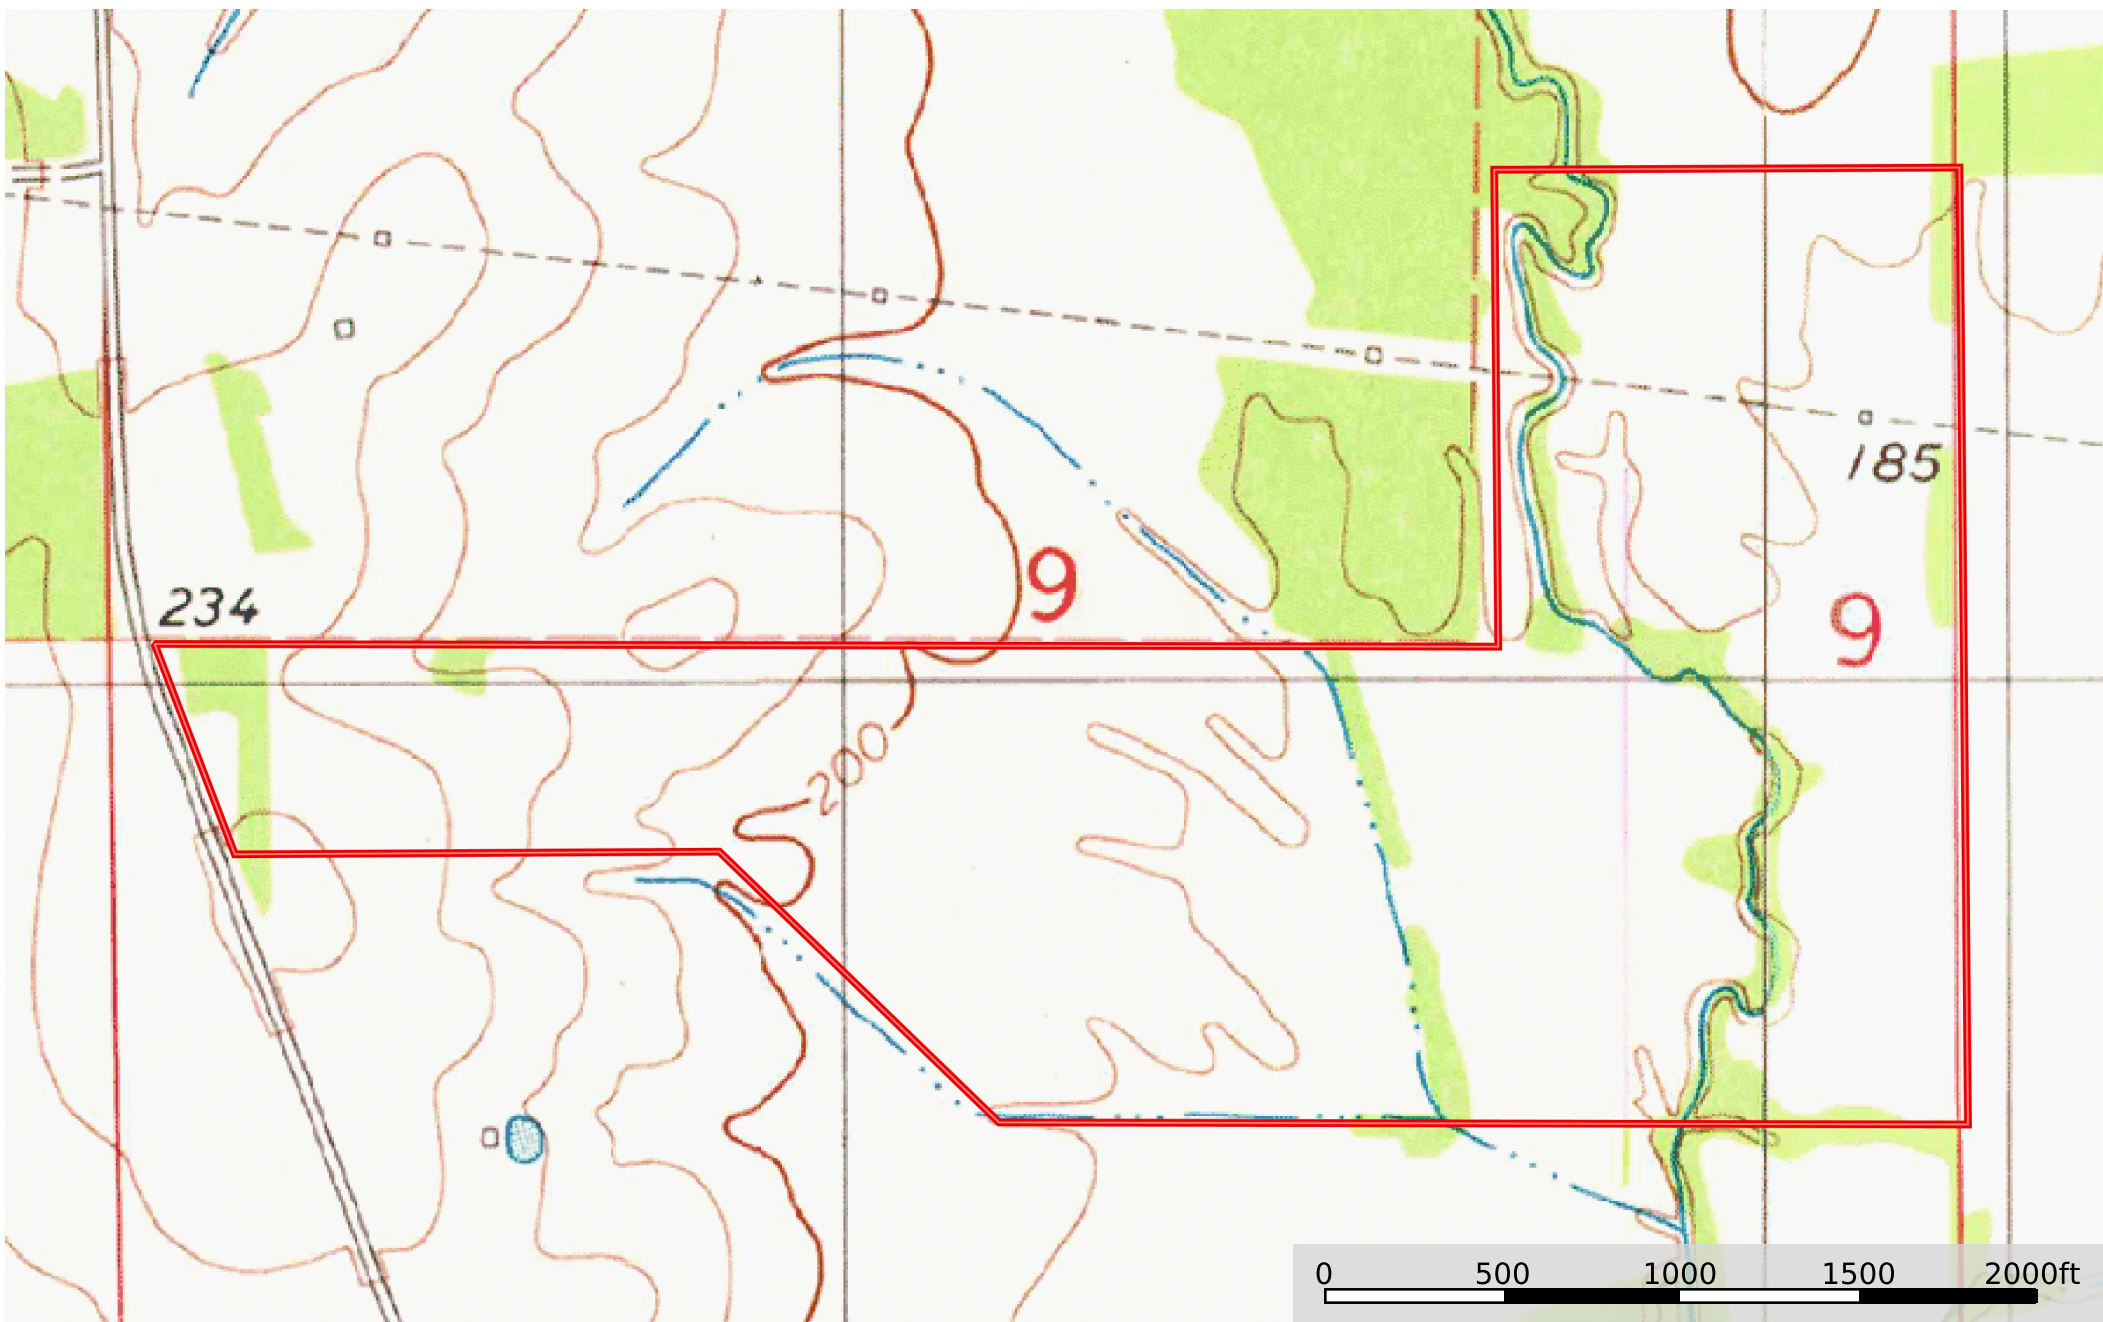

163 acres Perry County Hall

Alabama, AC +/-

 Boundary