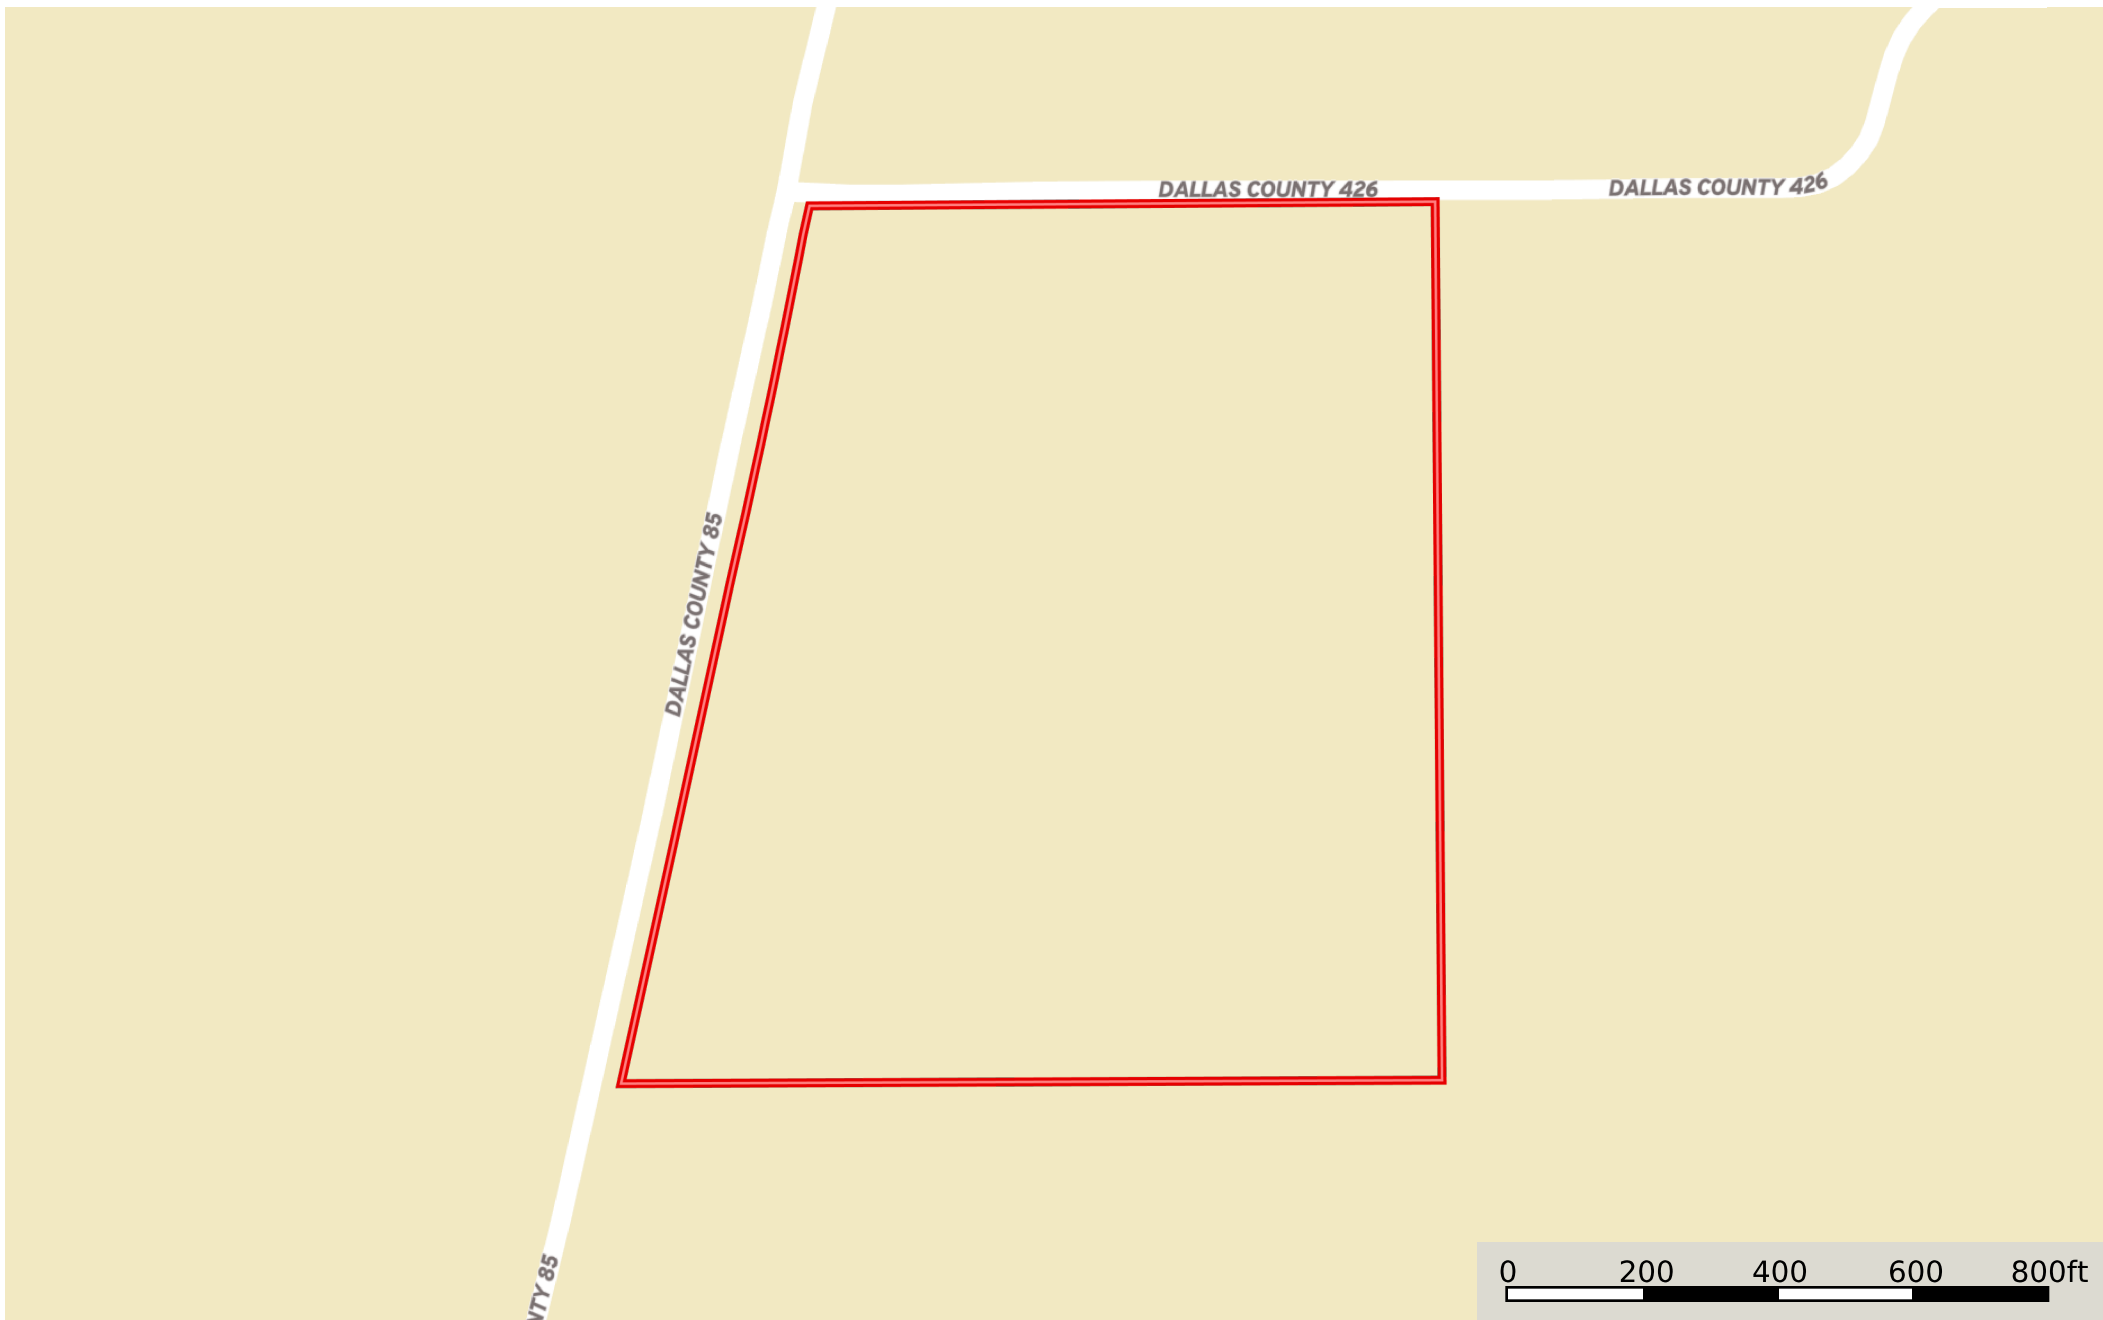

# 32 acres Dallas County PotlatchDeltic

Dallas County, Alabama, 32 AC +/-

Boundary