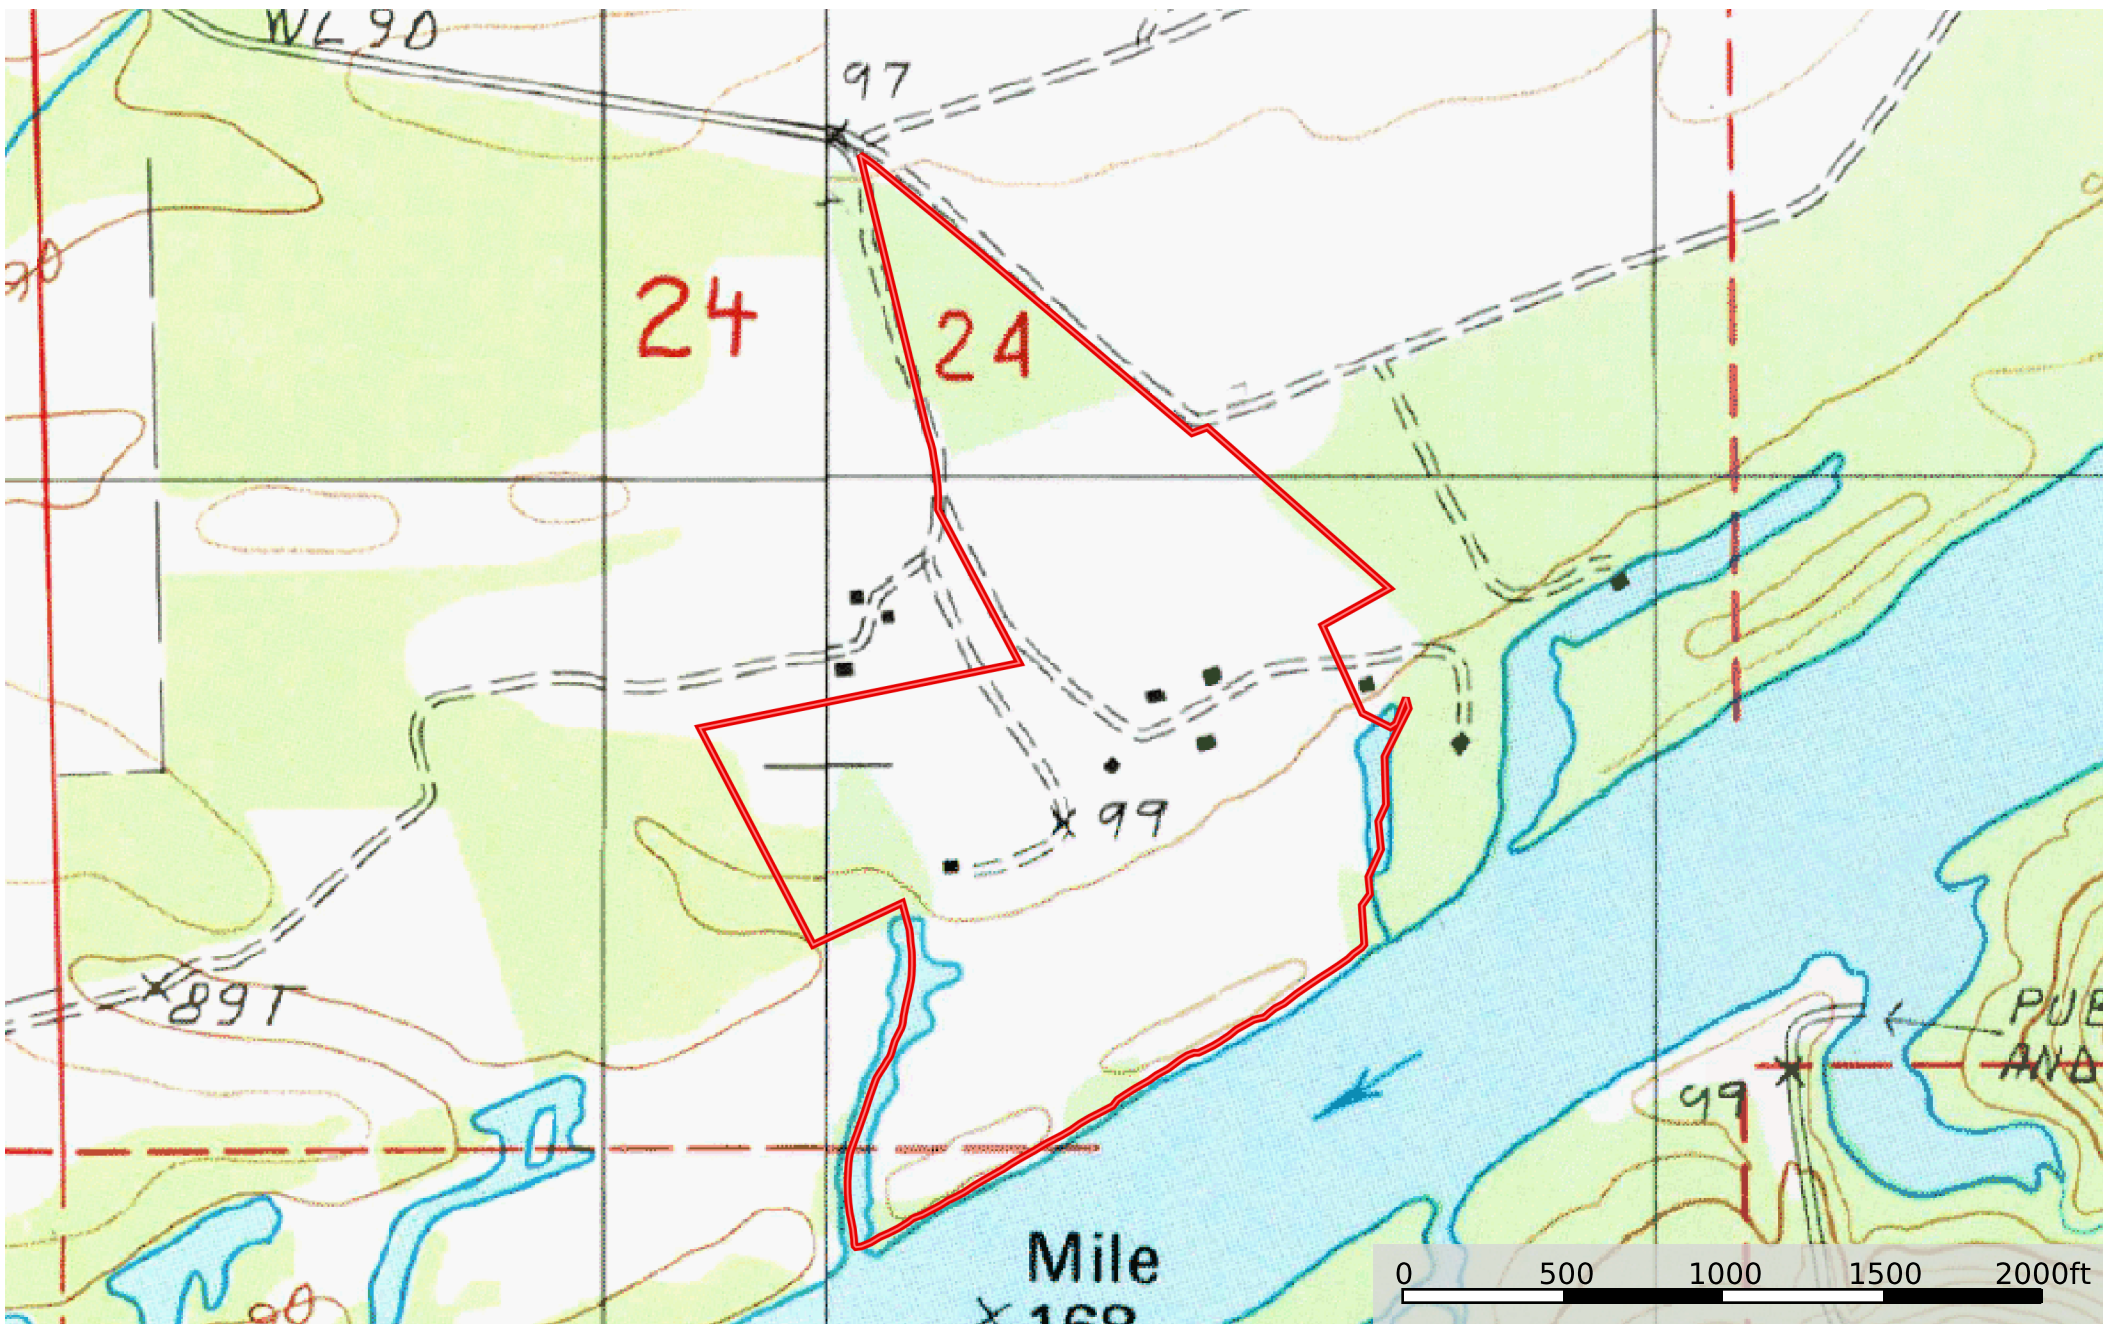

80 acres Dallas County Molette
Dallas County, Alabama, 80 AC +/-

 Boundary