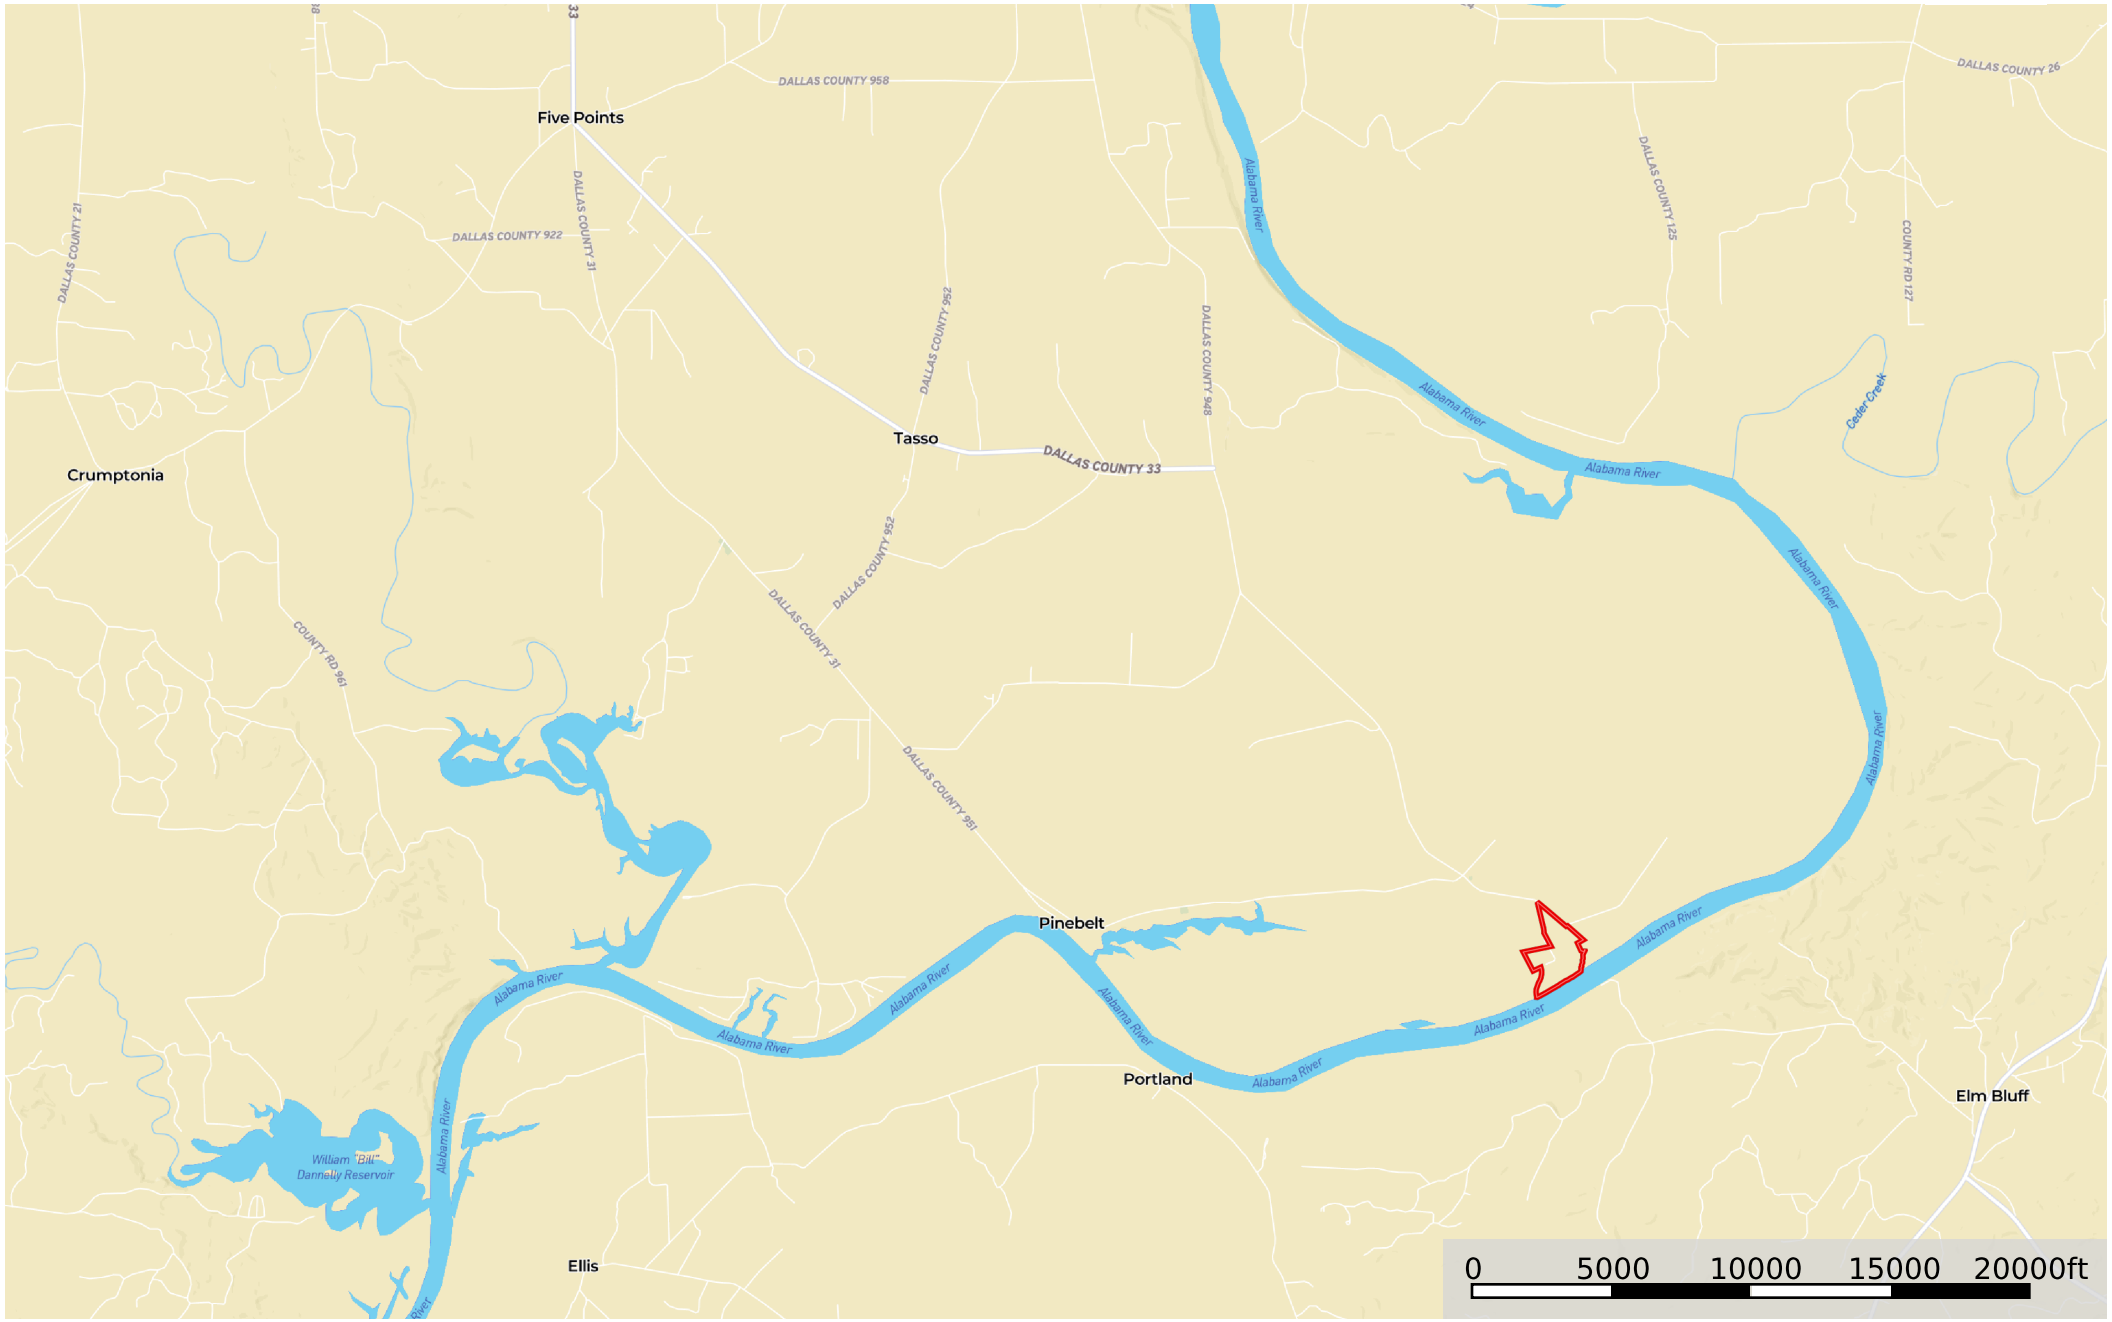

# 80 acres Dallas County Molette

Dallas County, Alabama, 80 AC +/-

 Boundary