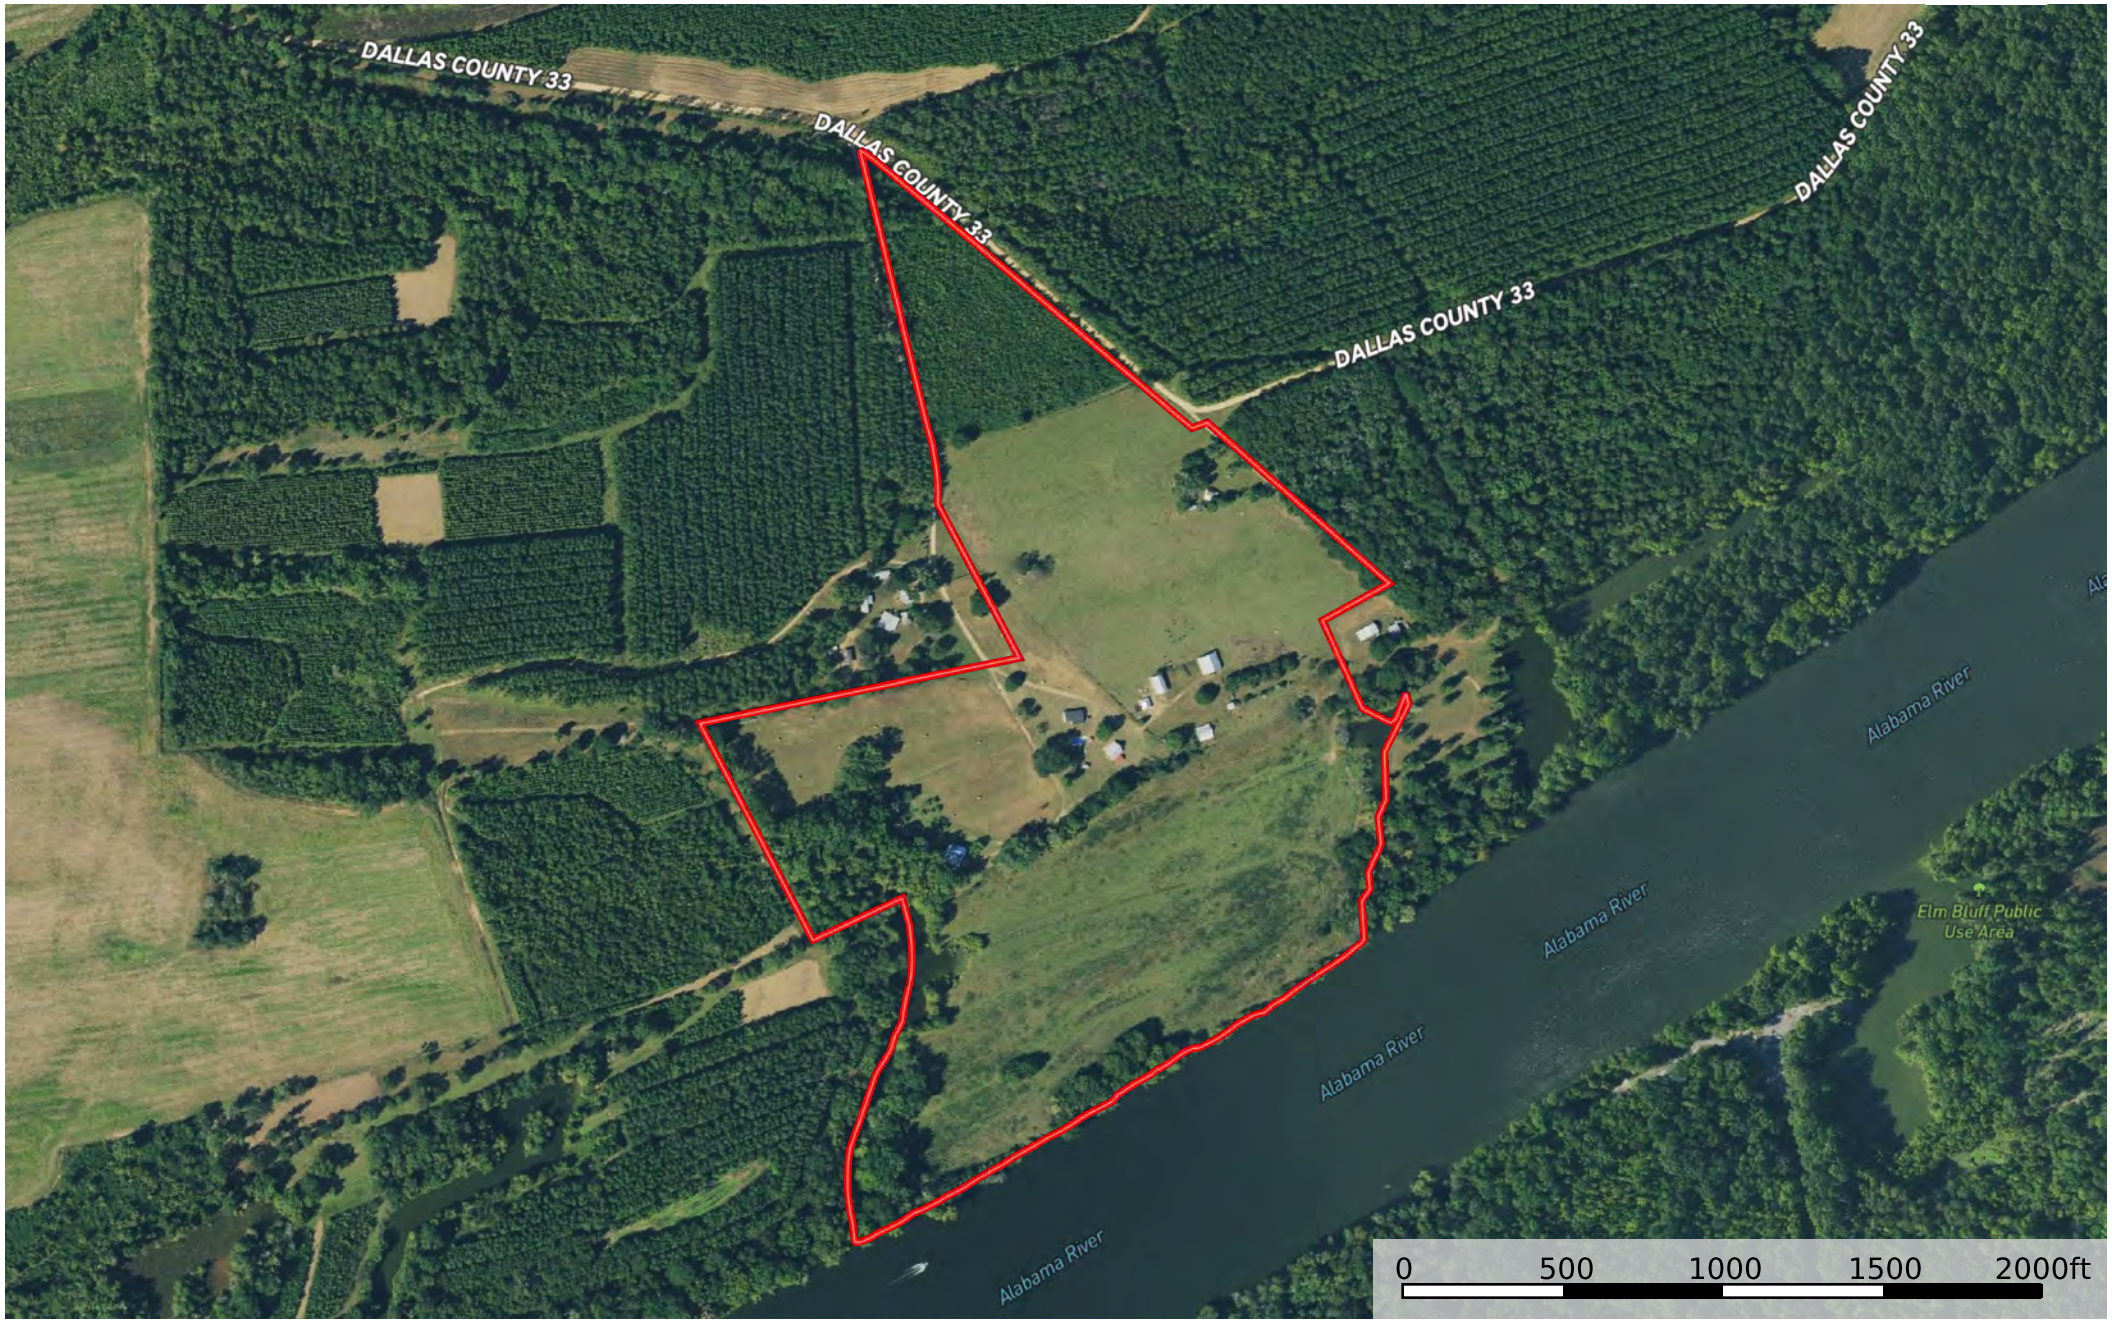

# 80 acres Dallas County Molette

Dallas County, Alabama, 80 AC +/-

 Boundary