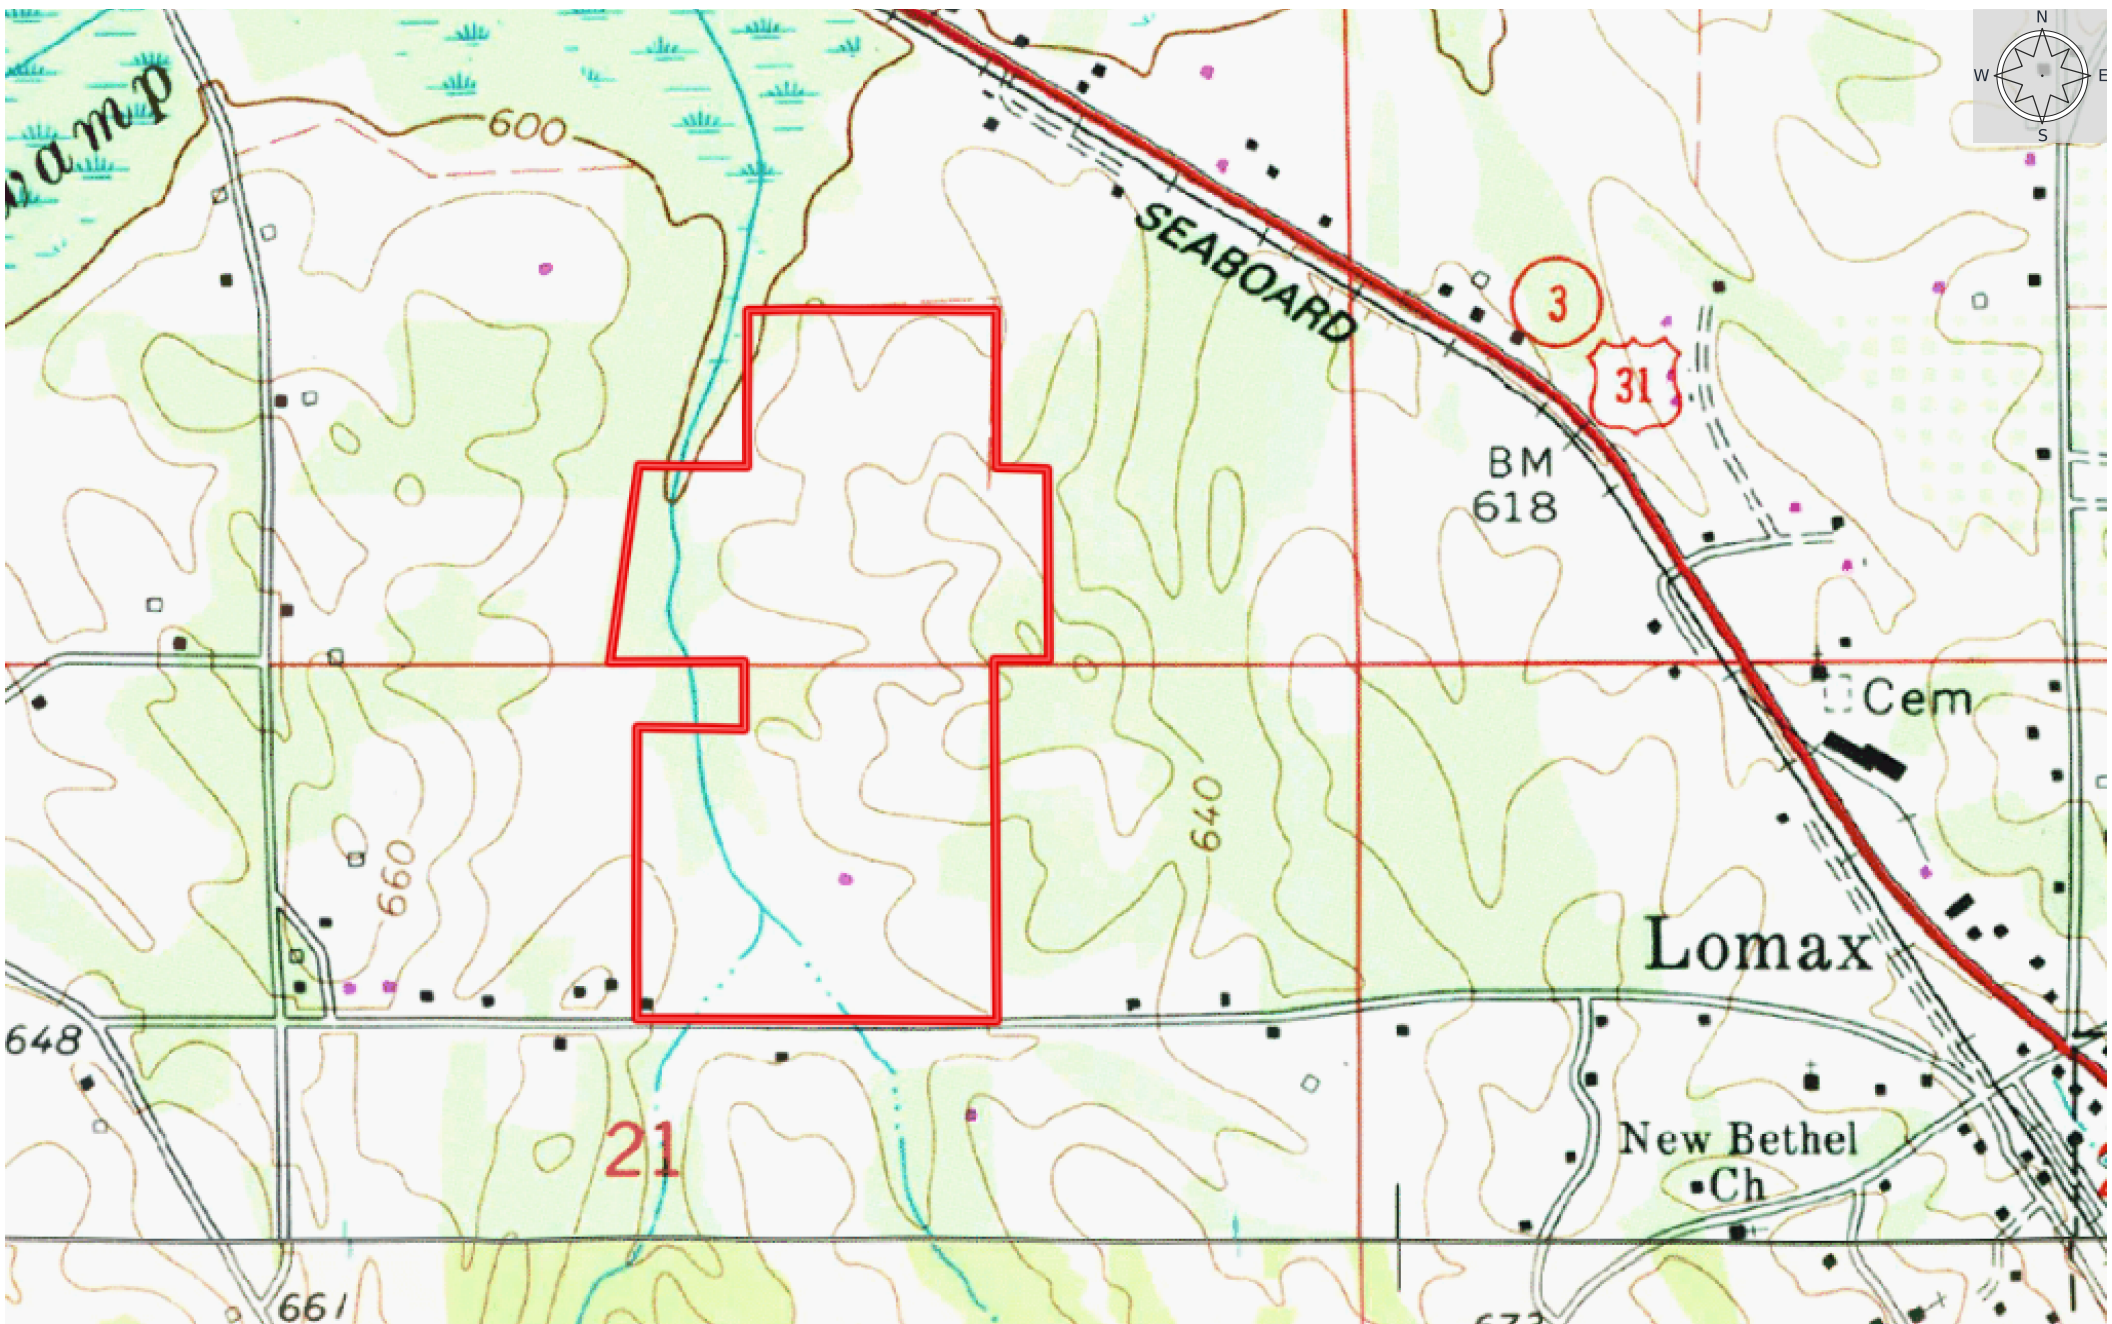

76 acres Chilton County Johnson
Chilton County, Alabama, 76 AC +/-

 Boundary