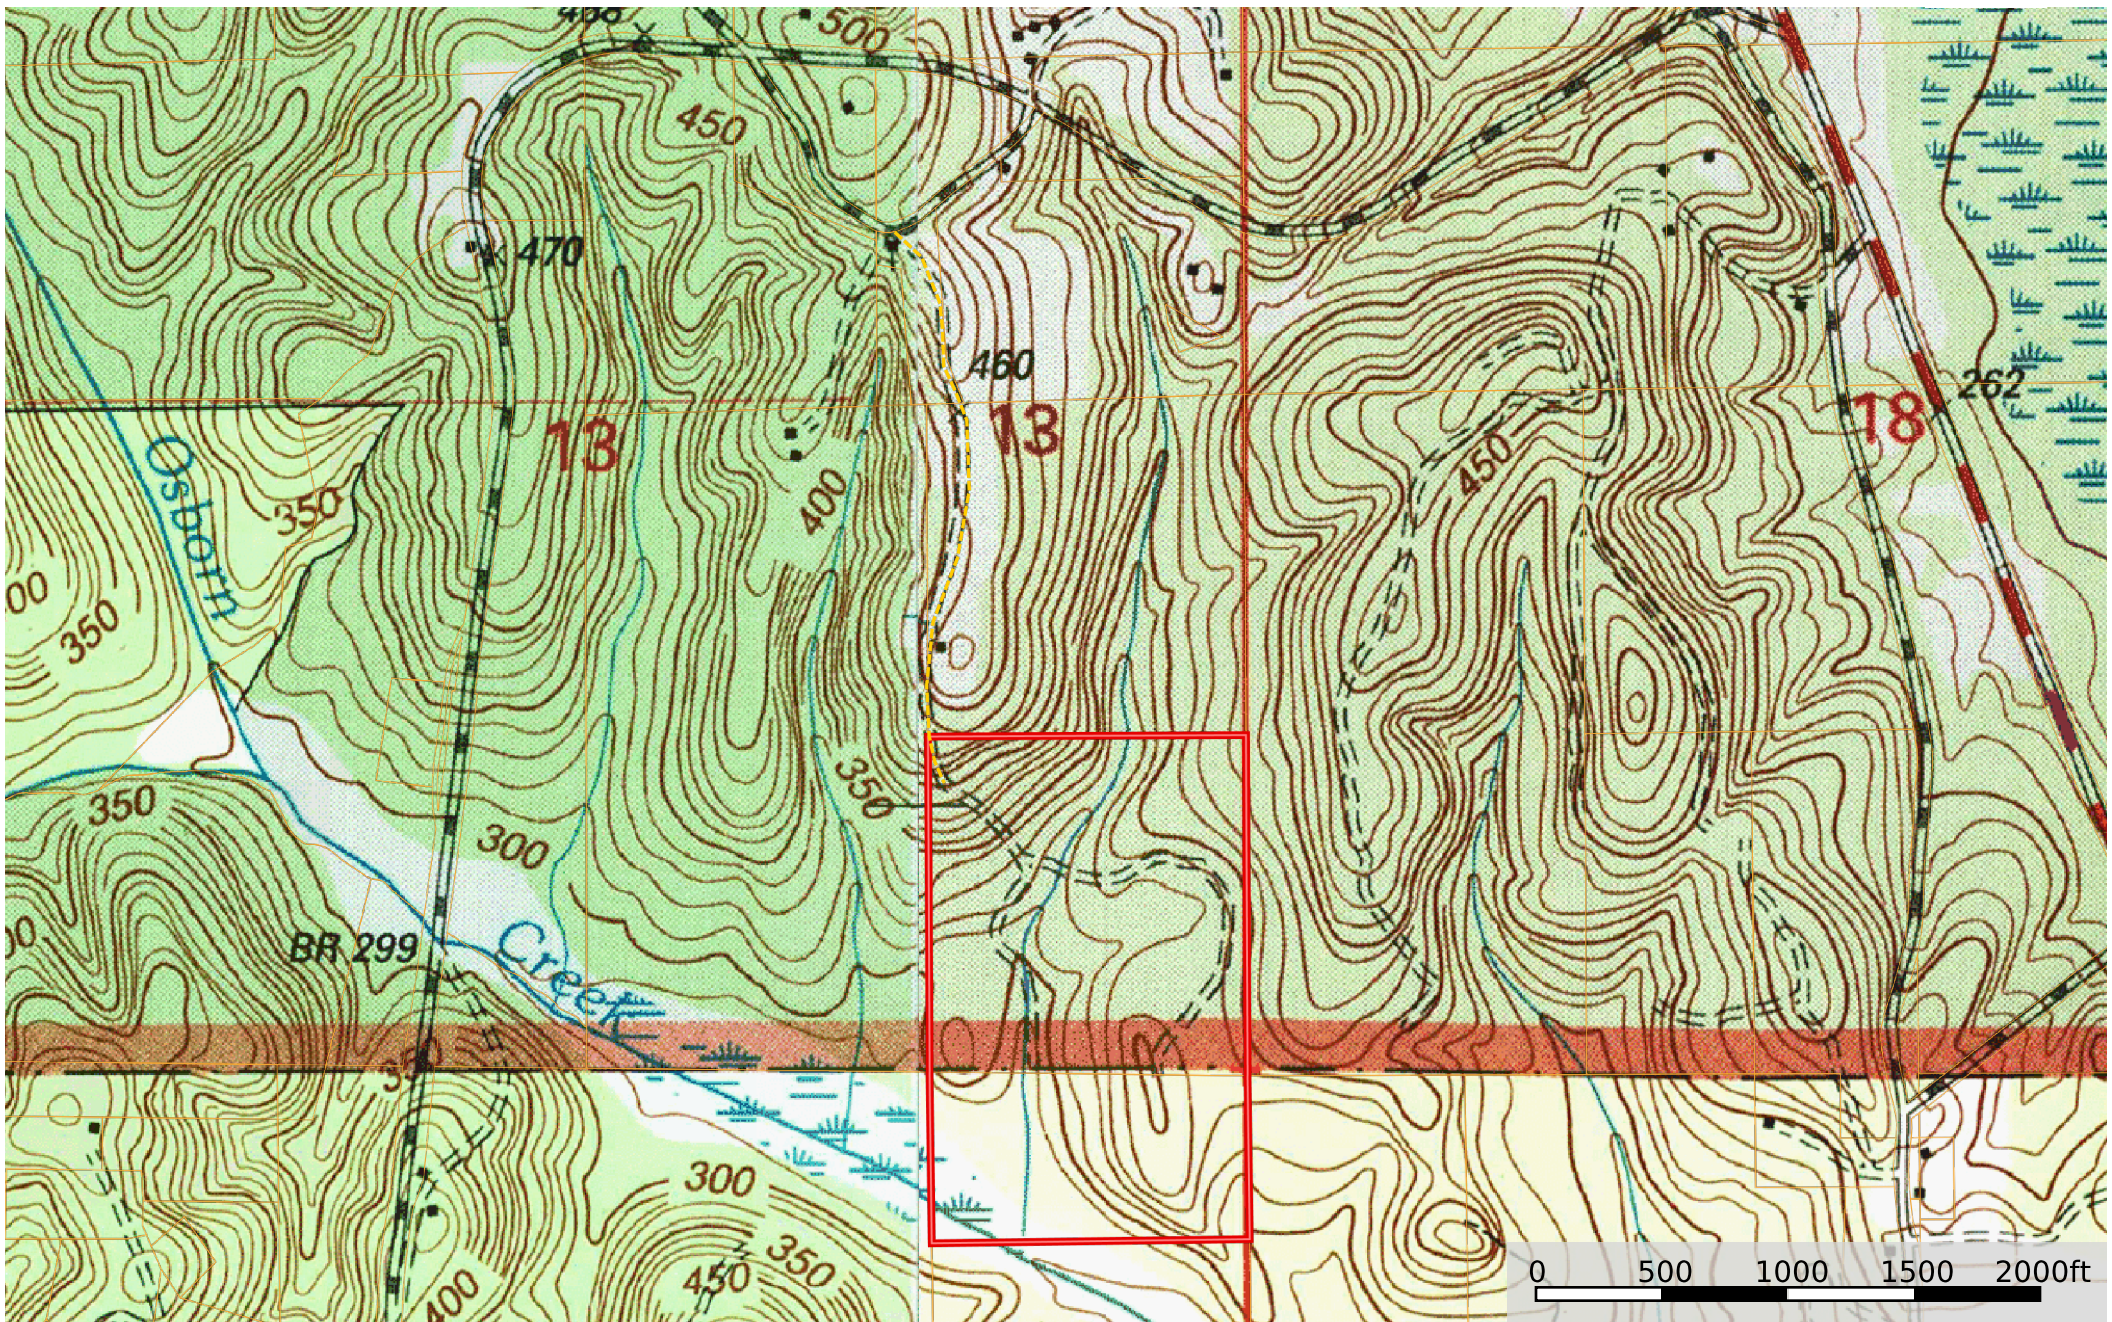

# 60 acres Perry County Wells

Perry County, Alabama, 60 AC +/-

--- Road / Trail    □ Boundary