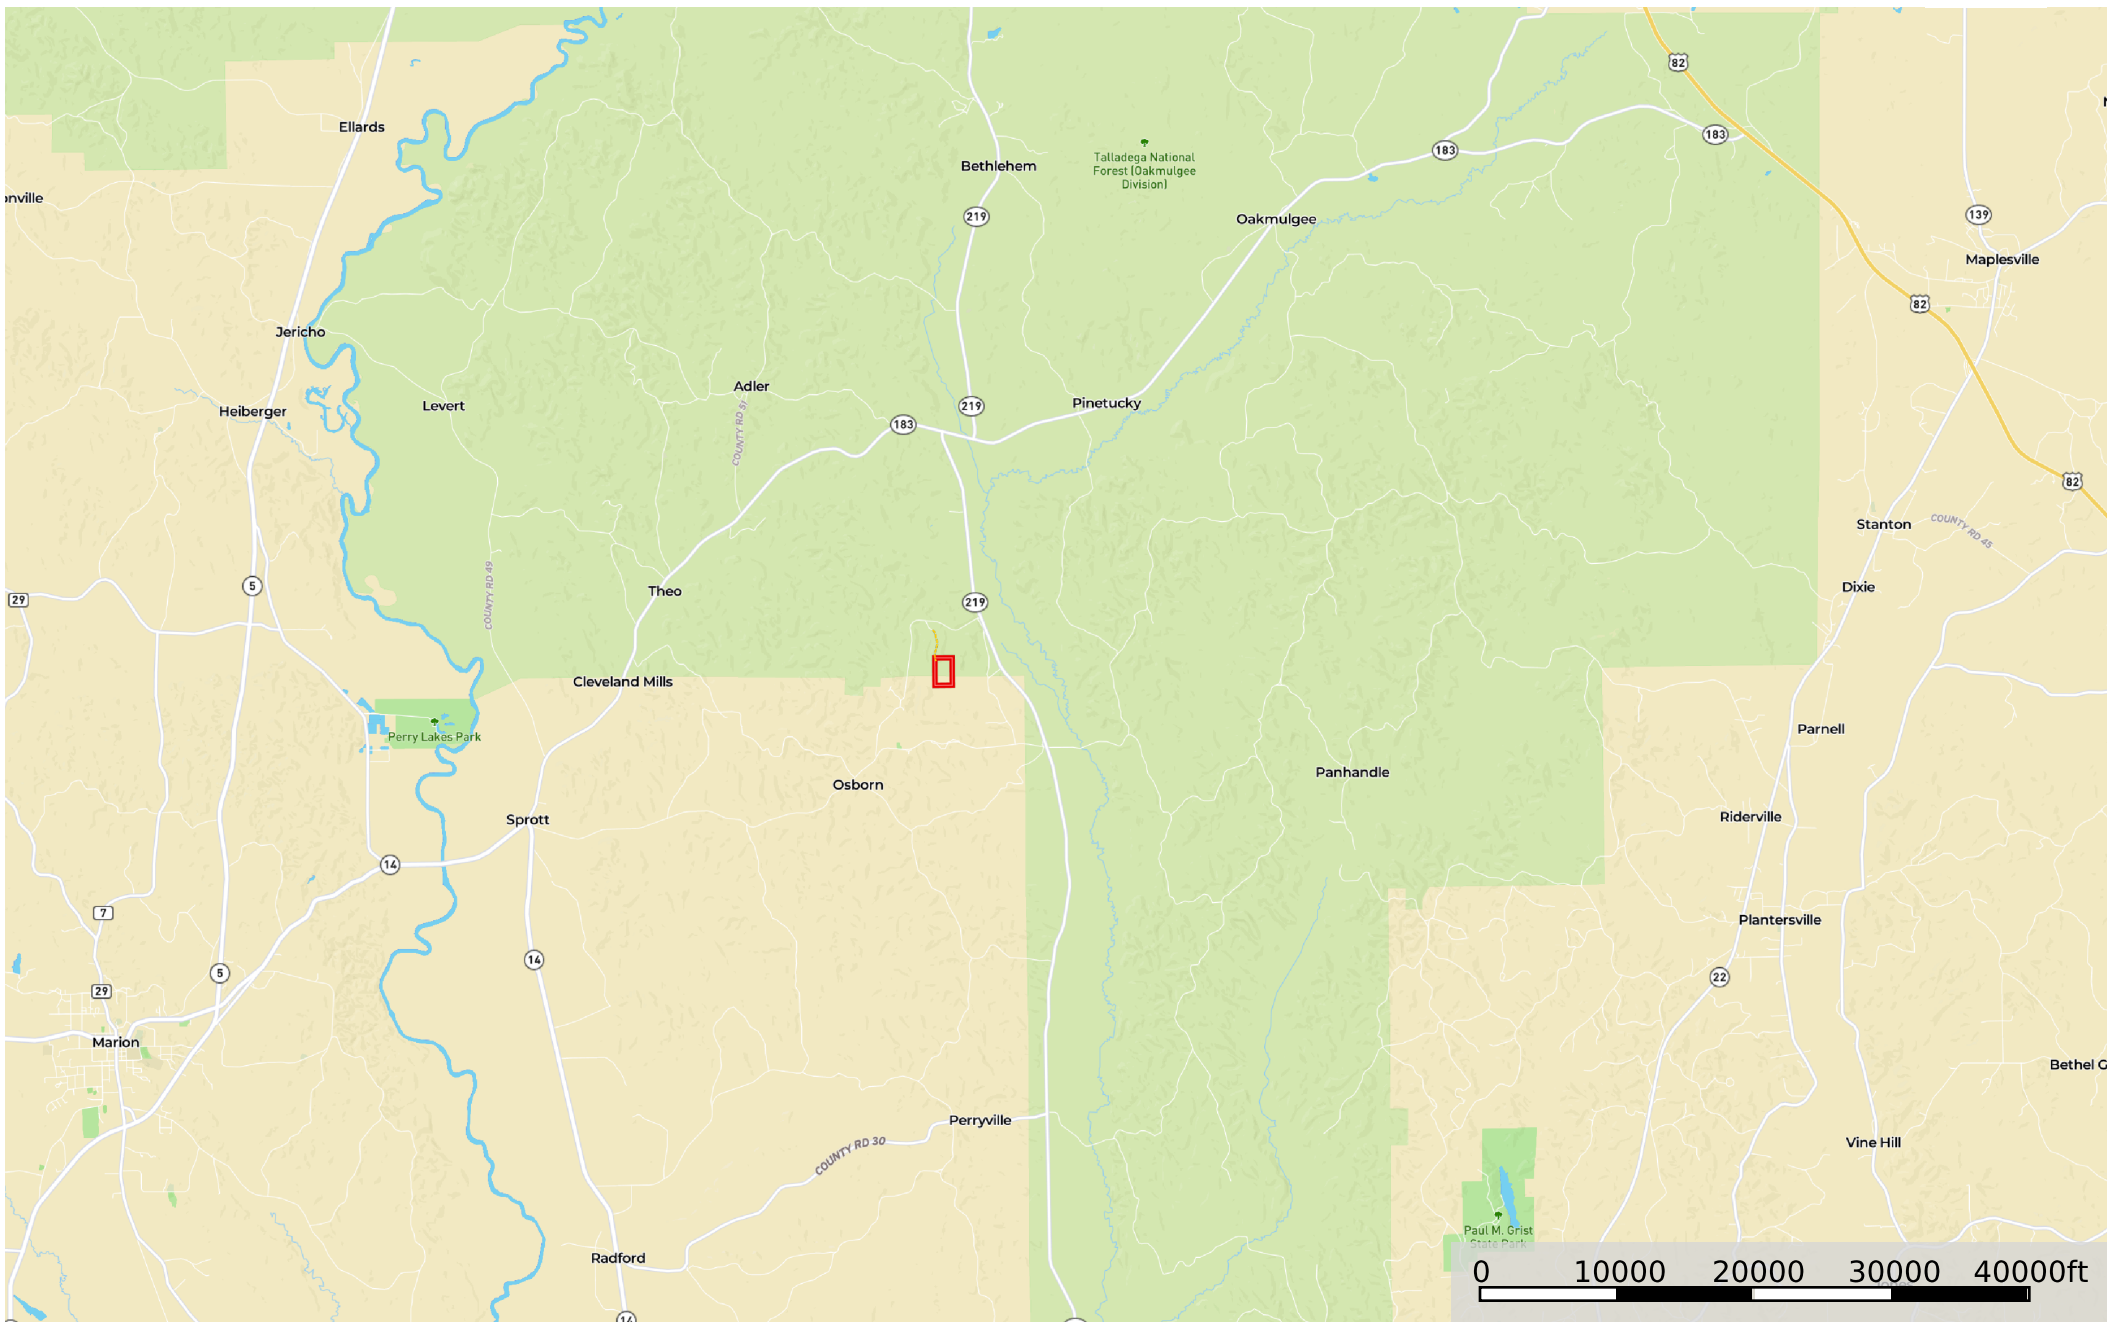

# 60 acres Perry County Wells

Perry County, Alabama, 60 AC +/-

--- Road / Trail    □ Boundary