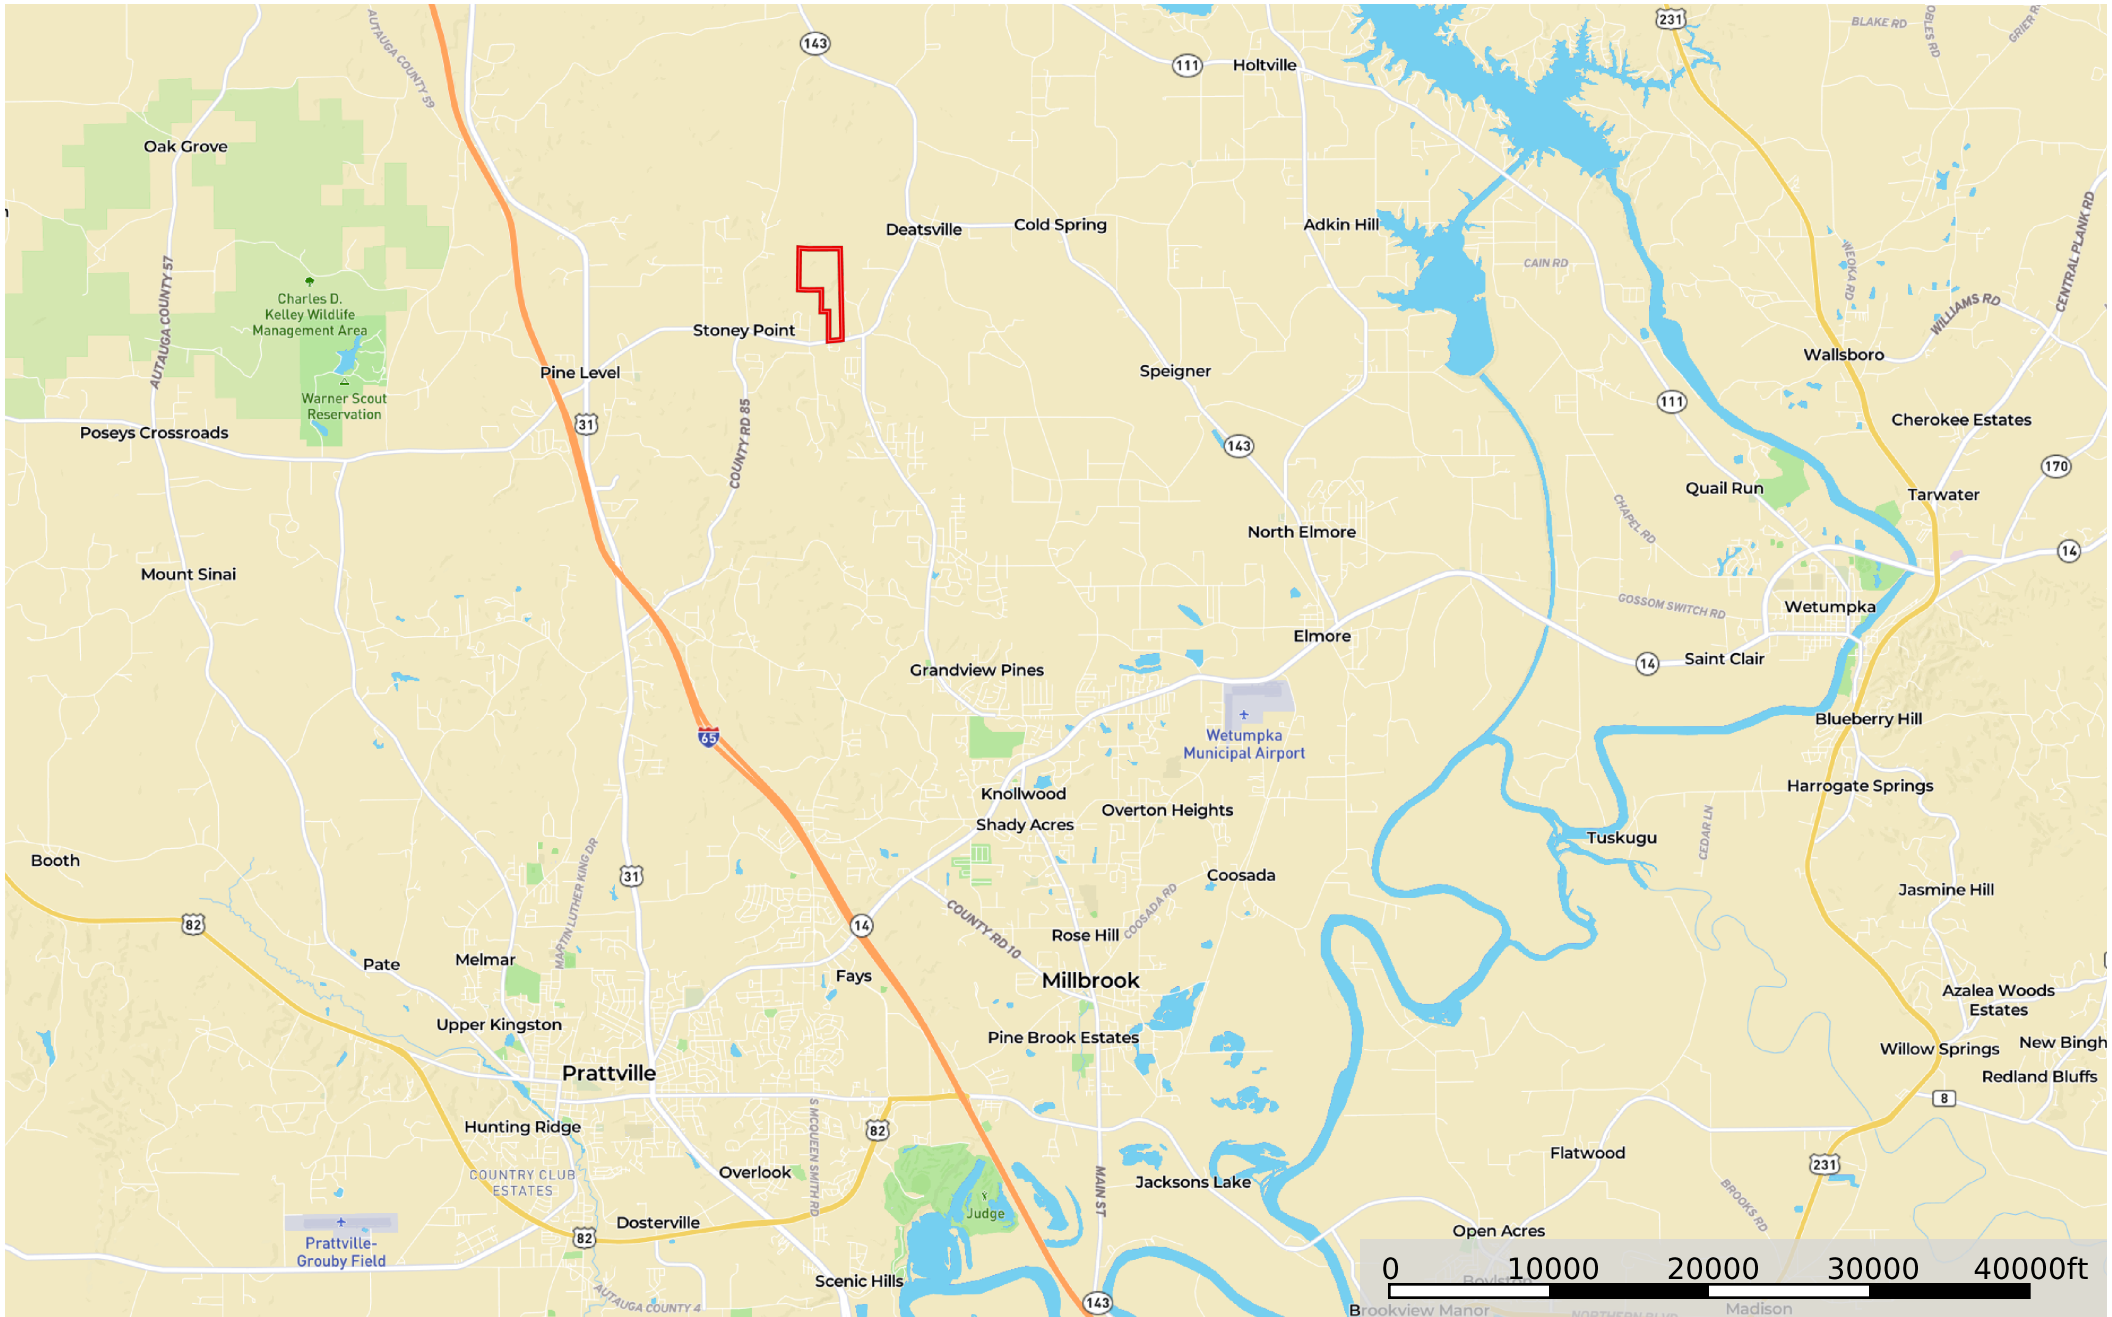

225 acres Autauga County Taylor

Autauga County, Alabama, 225 AC +/-

 Boundary