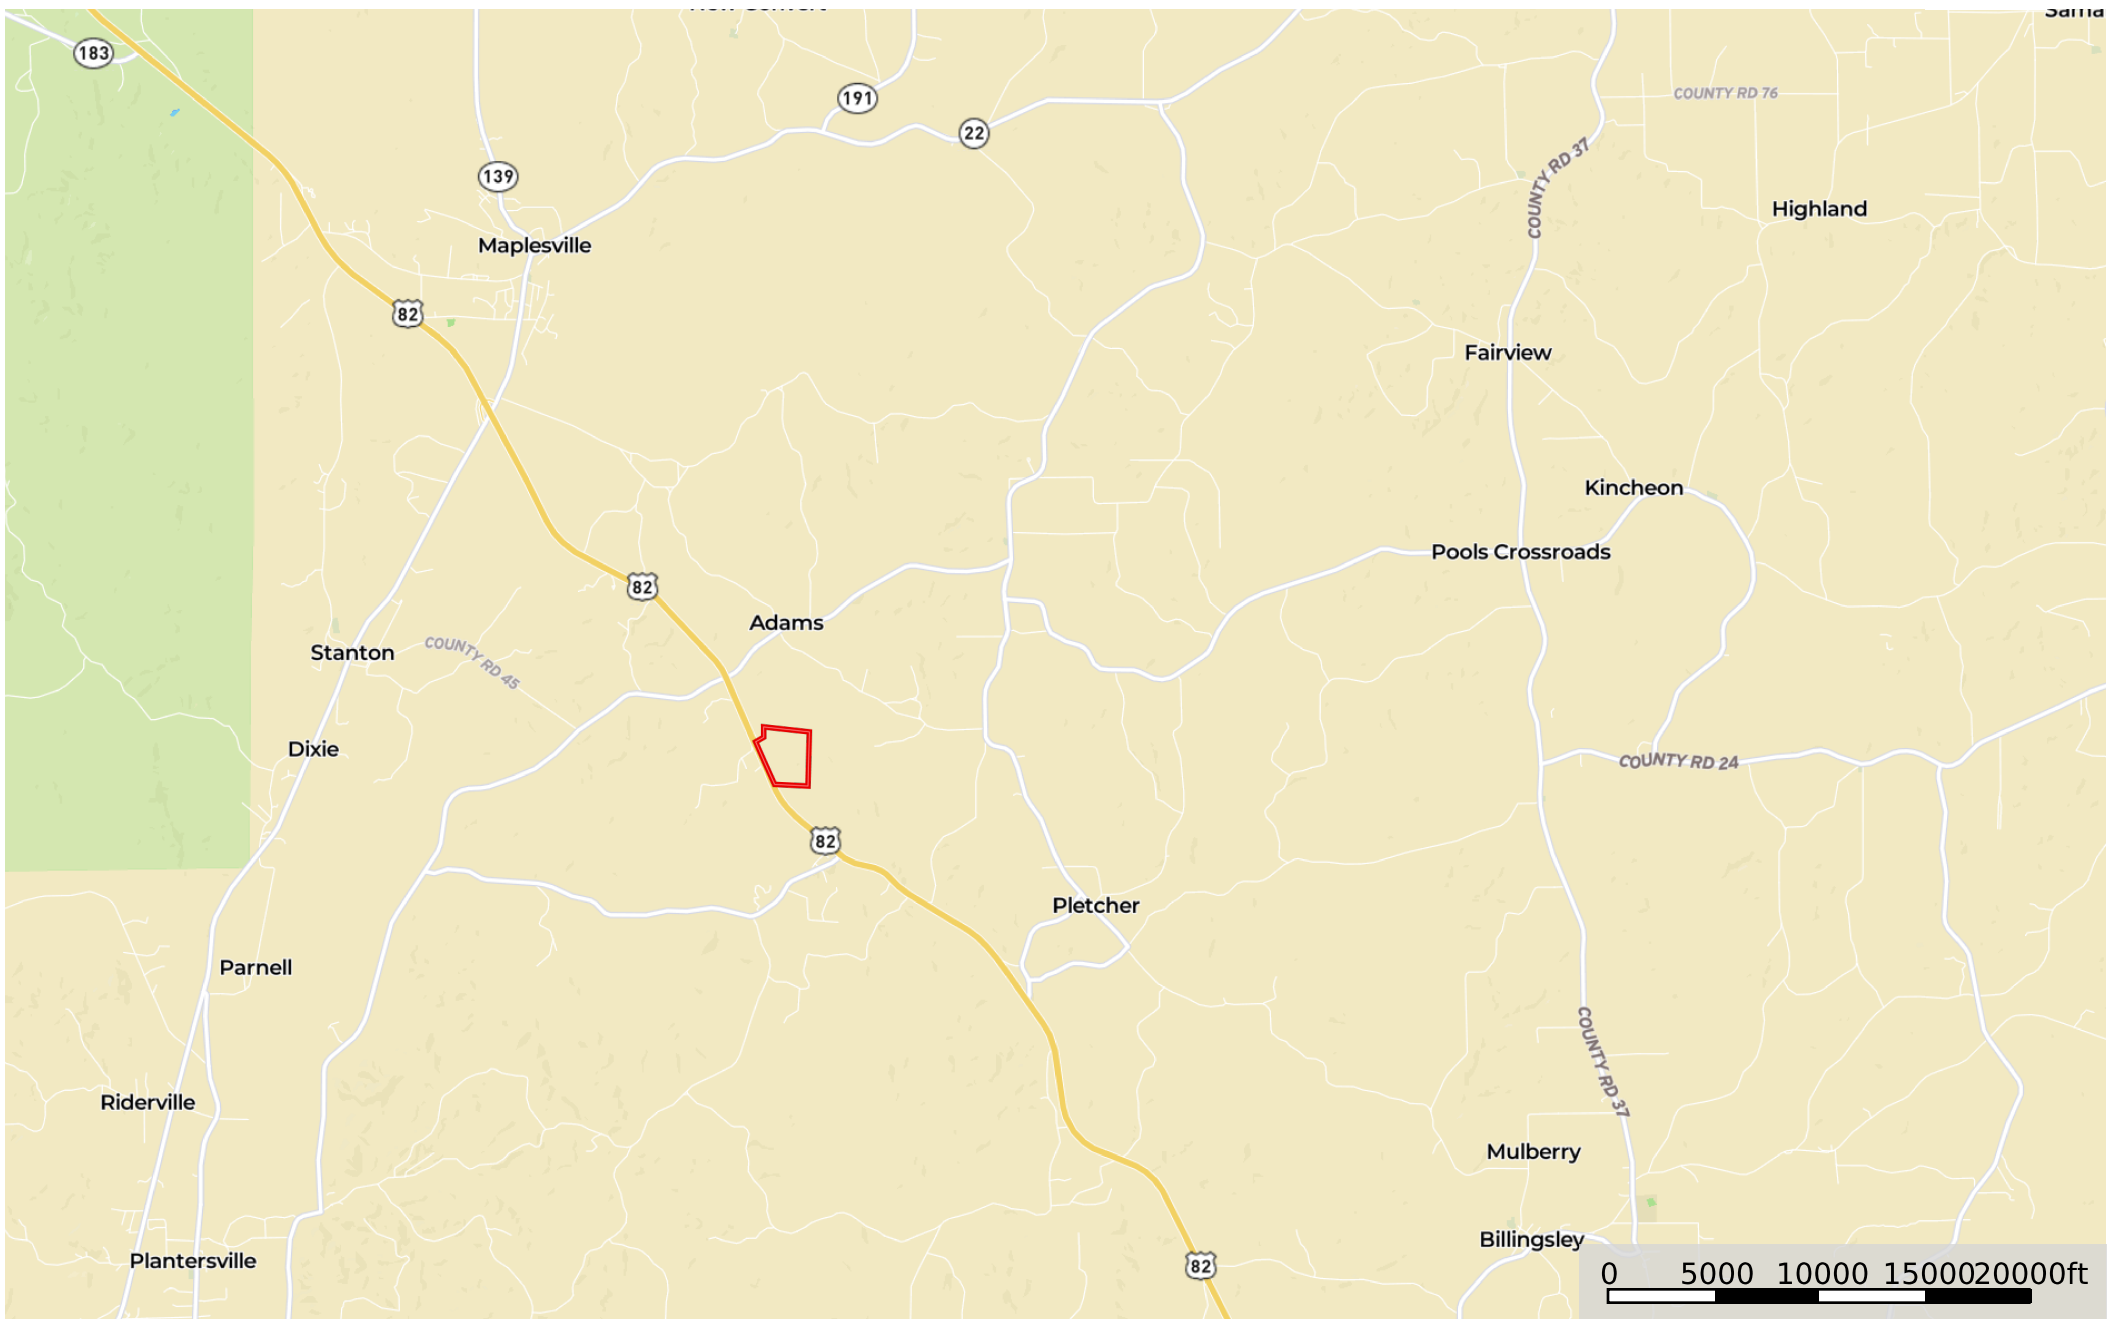

126 acres Chilton County Cherry Creek Farm

Chilton County, Alabama, 126 AC +/-

 Boundary

Jonathan Goode

P: 334-247-2005

jonathan@selandgroup.com

Southeastern Land Group

The information contained herein was obtained from sources deemed to be reliable. MapRight Services makes no warranties or guarantees as to the completeness or accuracy thereof.