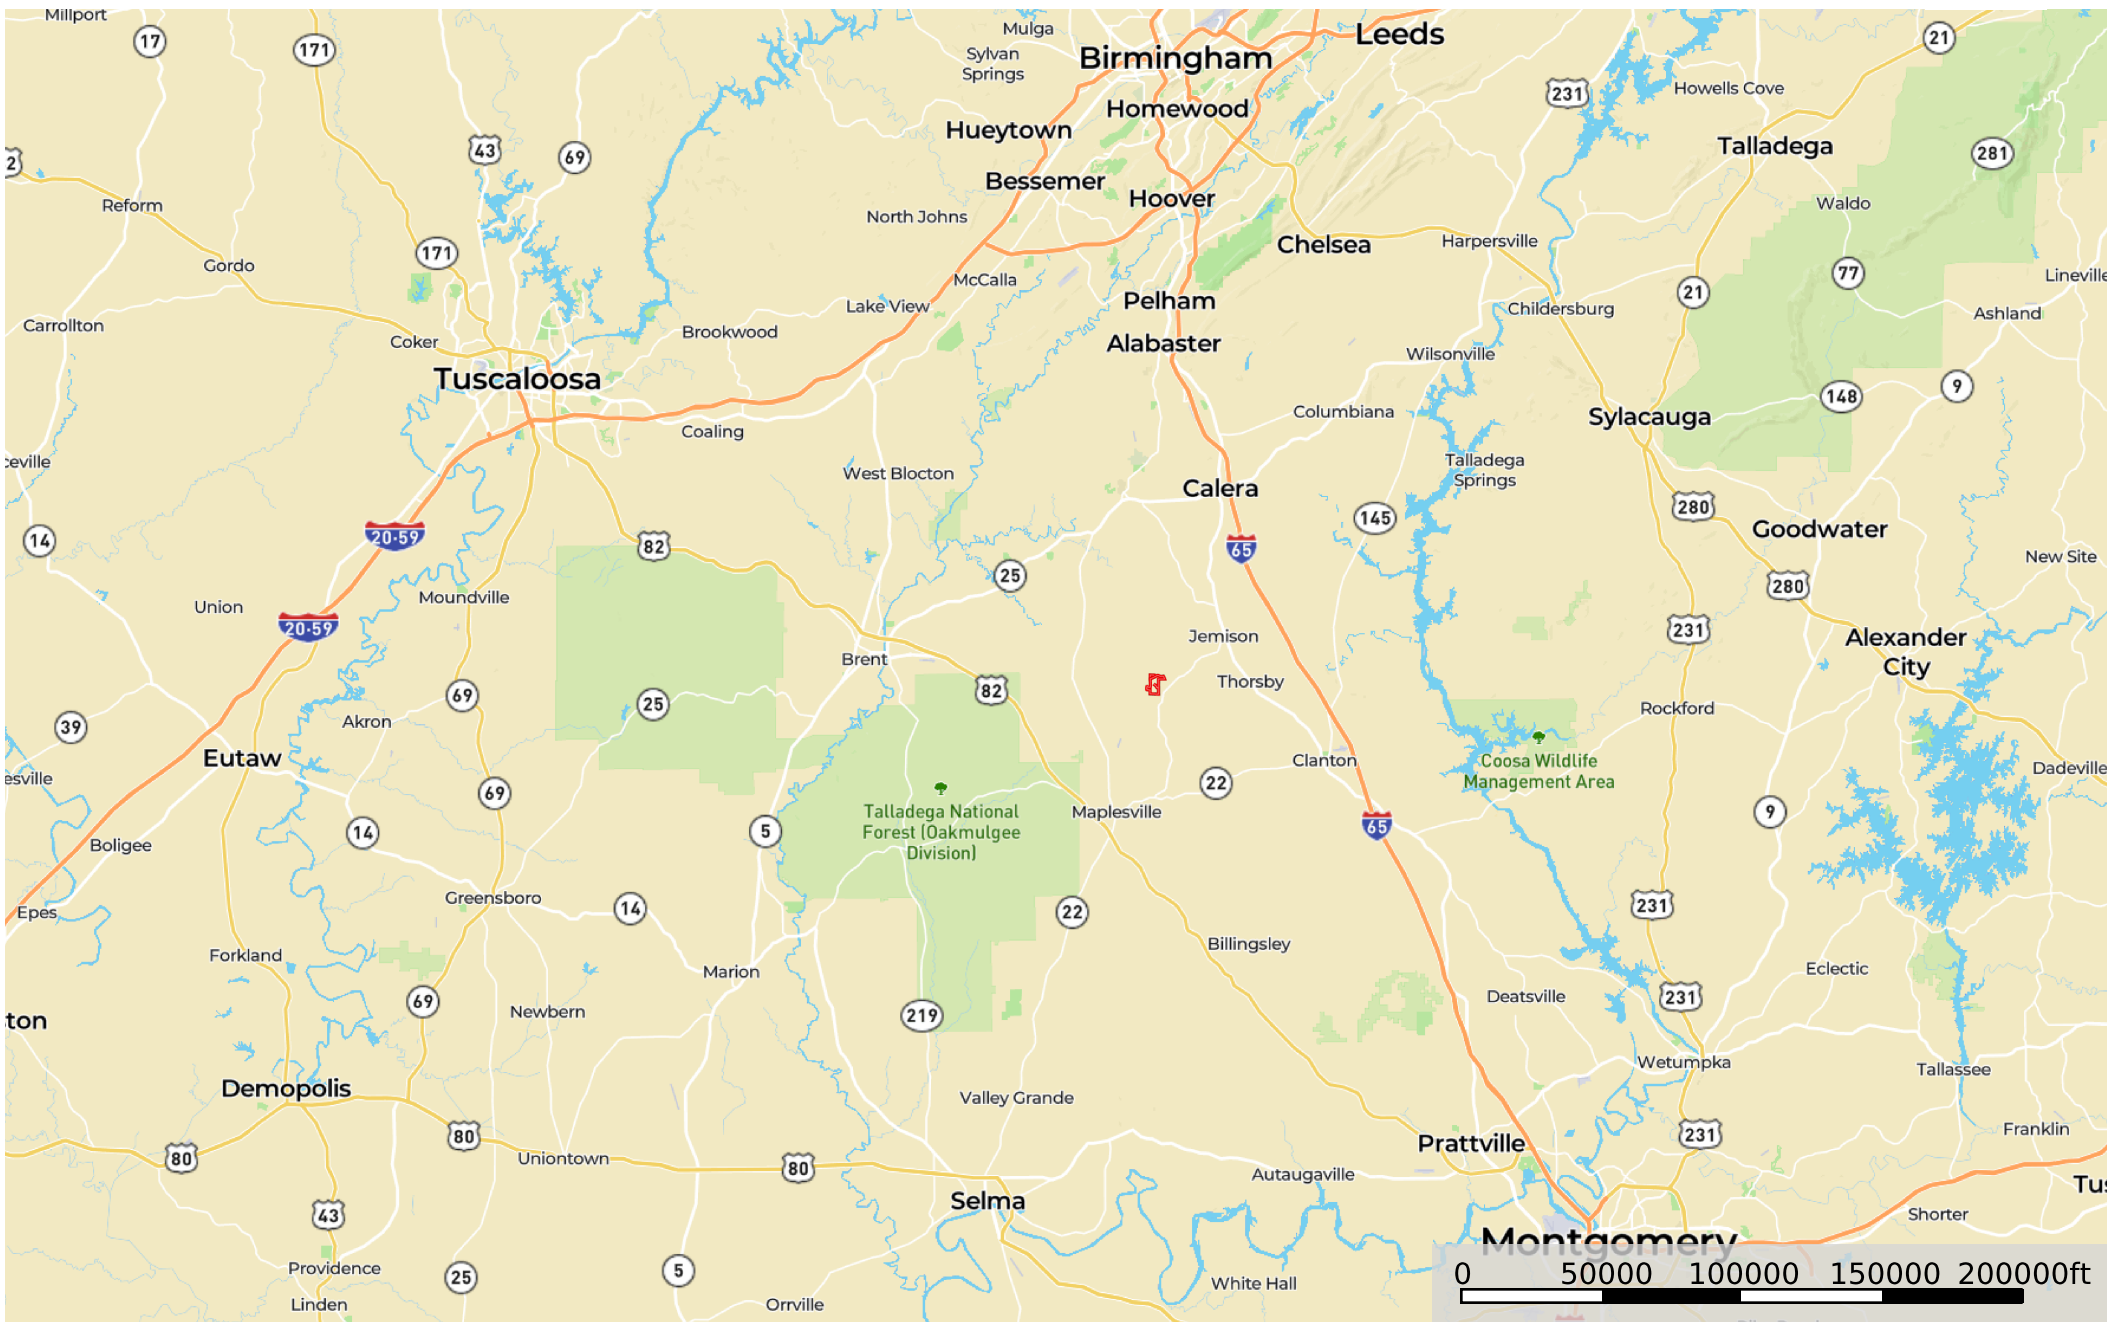

# 490 acres +/- Chilton County Roy Martin Farm

Chilton County, Alabama, 490 AC +/-

 Boundary

Jonathan Goode

P: 334-247-2005

[jonathan@selandgroup.com](mailto:jonathan@selandgroup.com)

Southeastern Land Group

The information contained herein was obtained from sources deemed to be reliable. MapRight Services makes no warranties or guarantees as to the completeness or accuracy thereof.