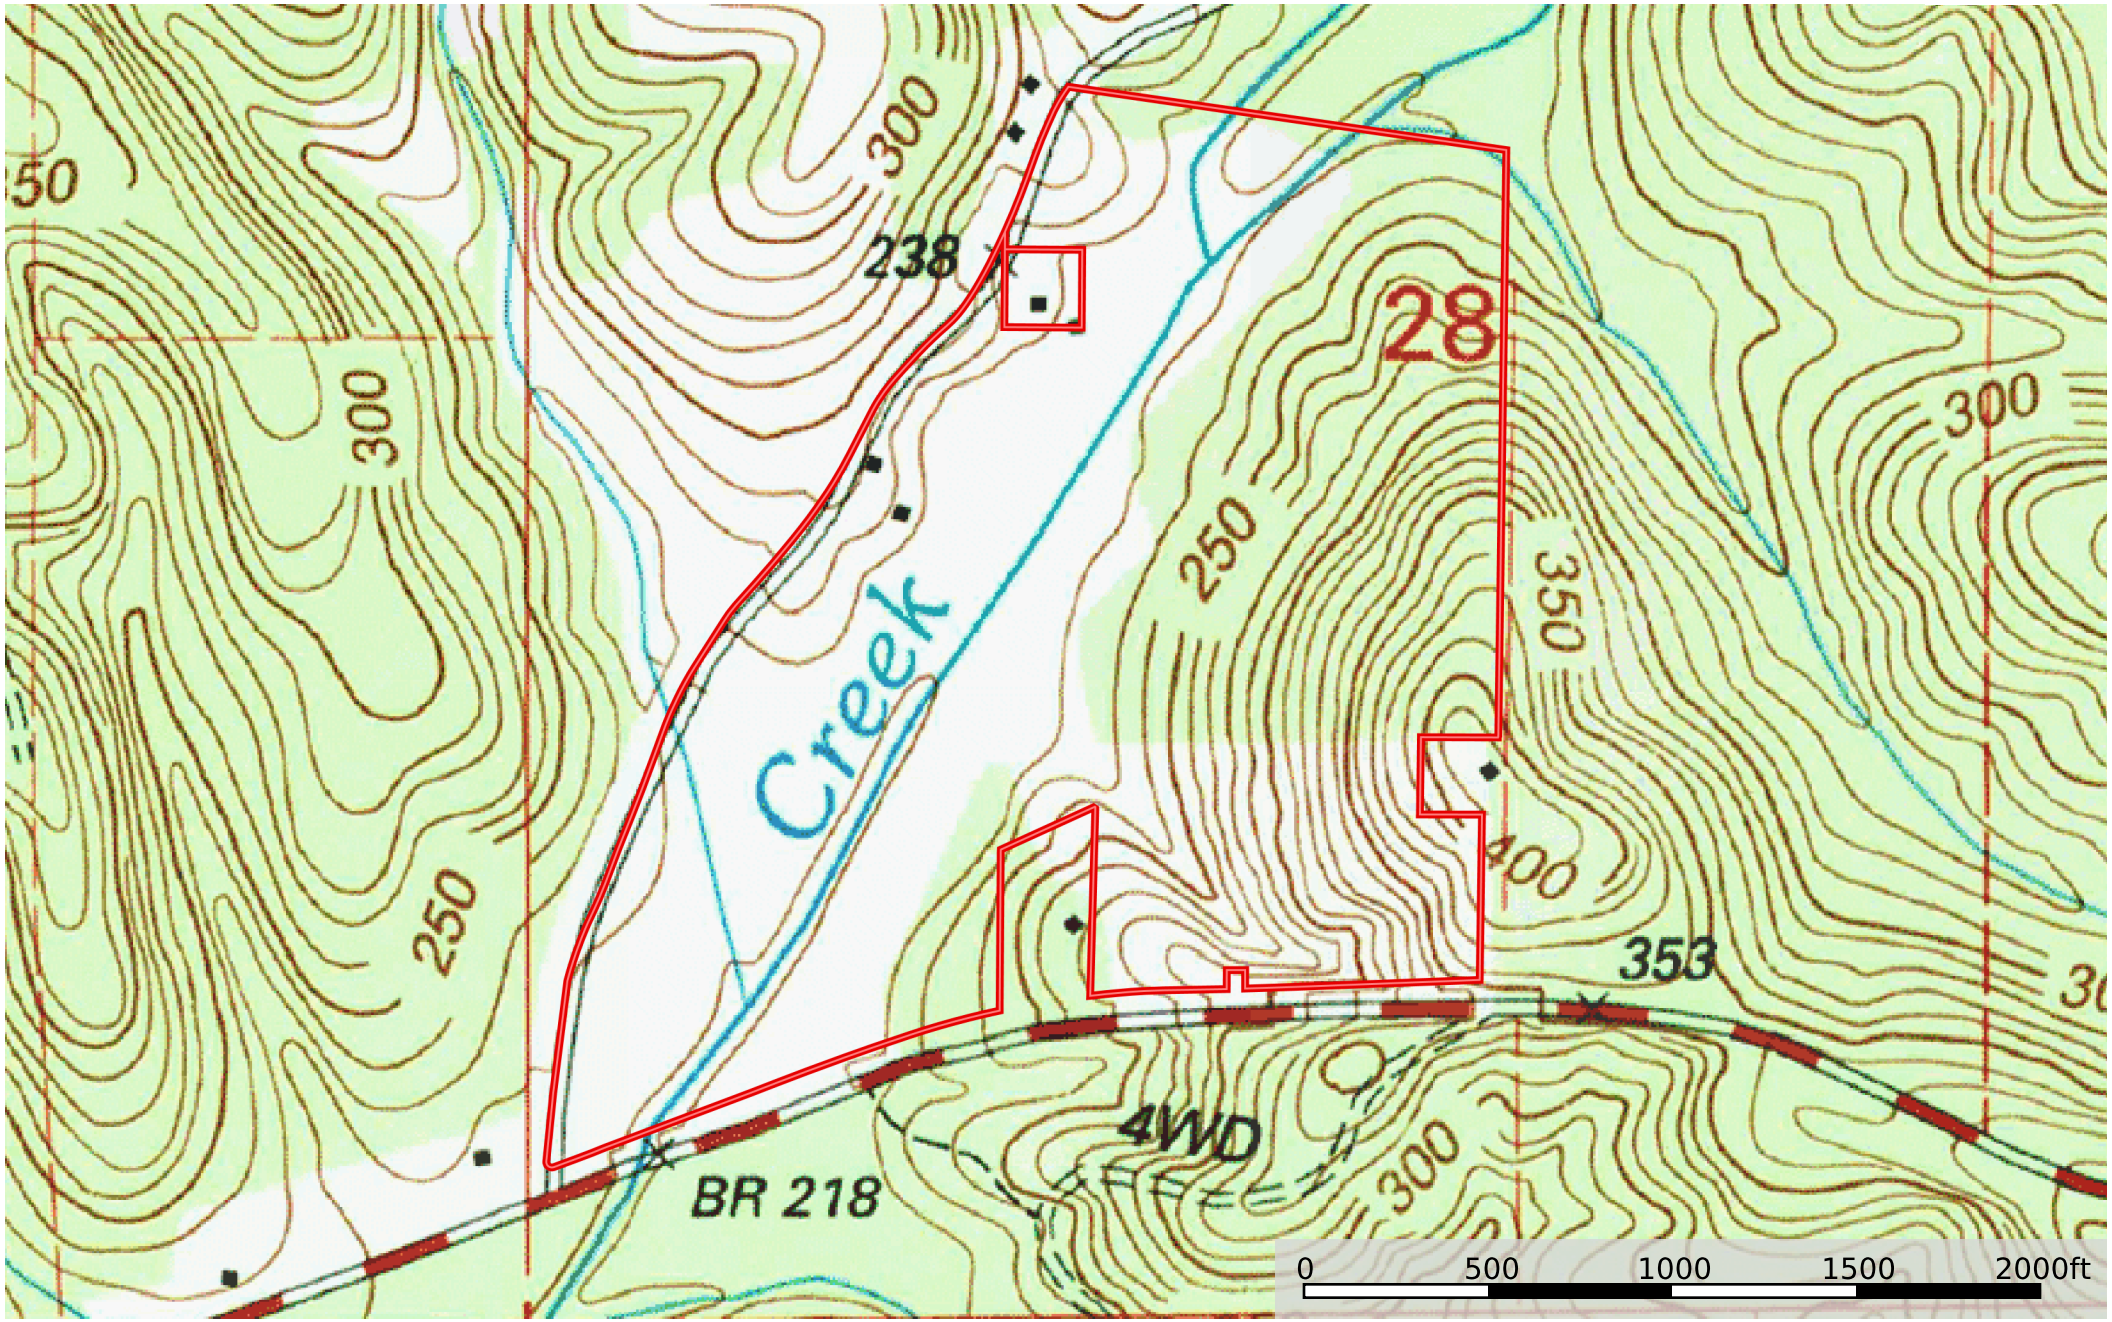

106 acres Perry County Ham
Perry County, Alabama, 106 AC +/-

 Boundary