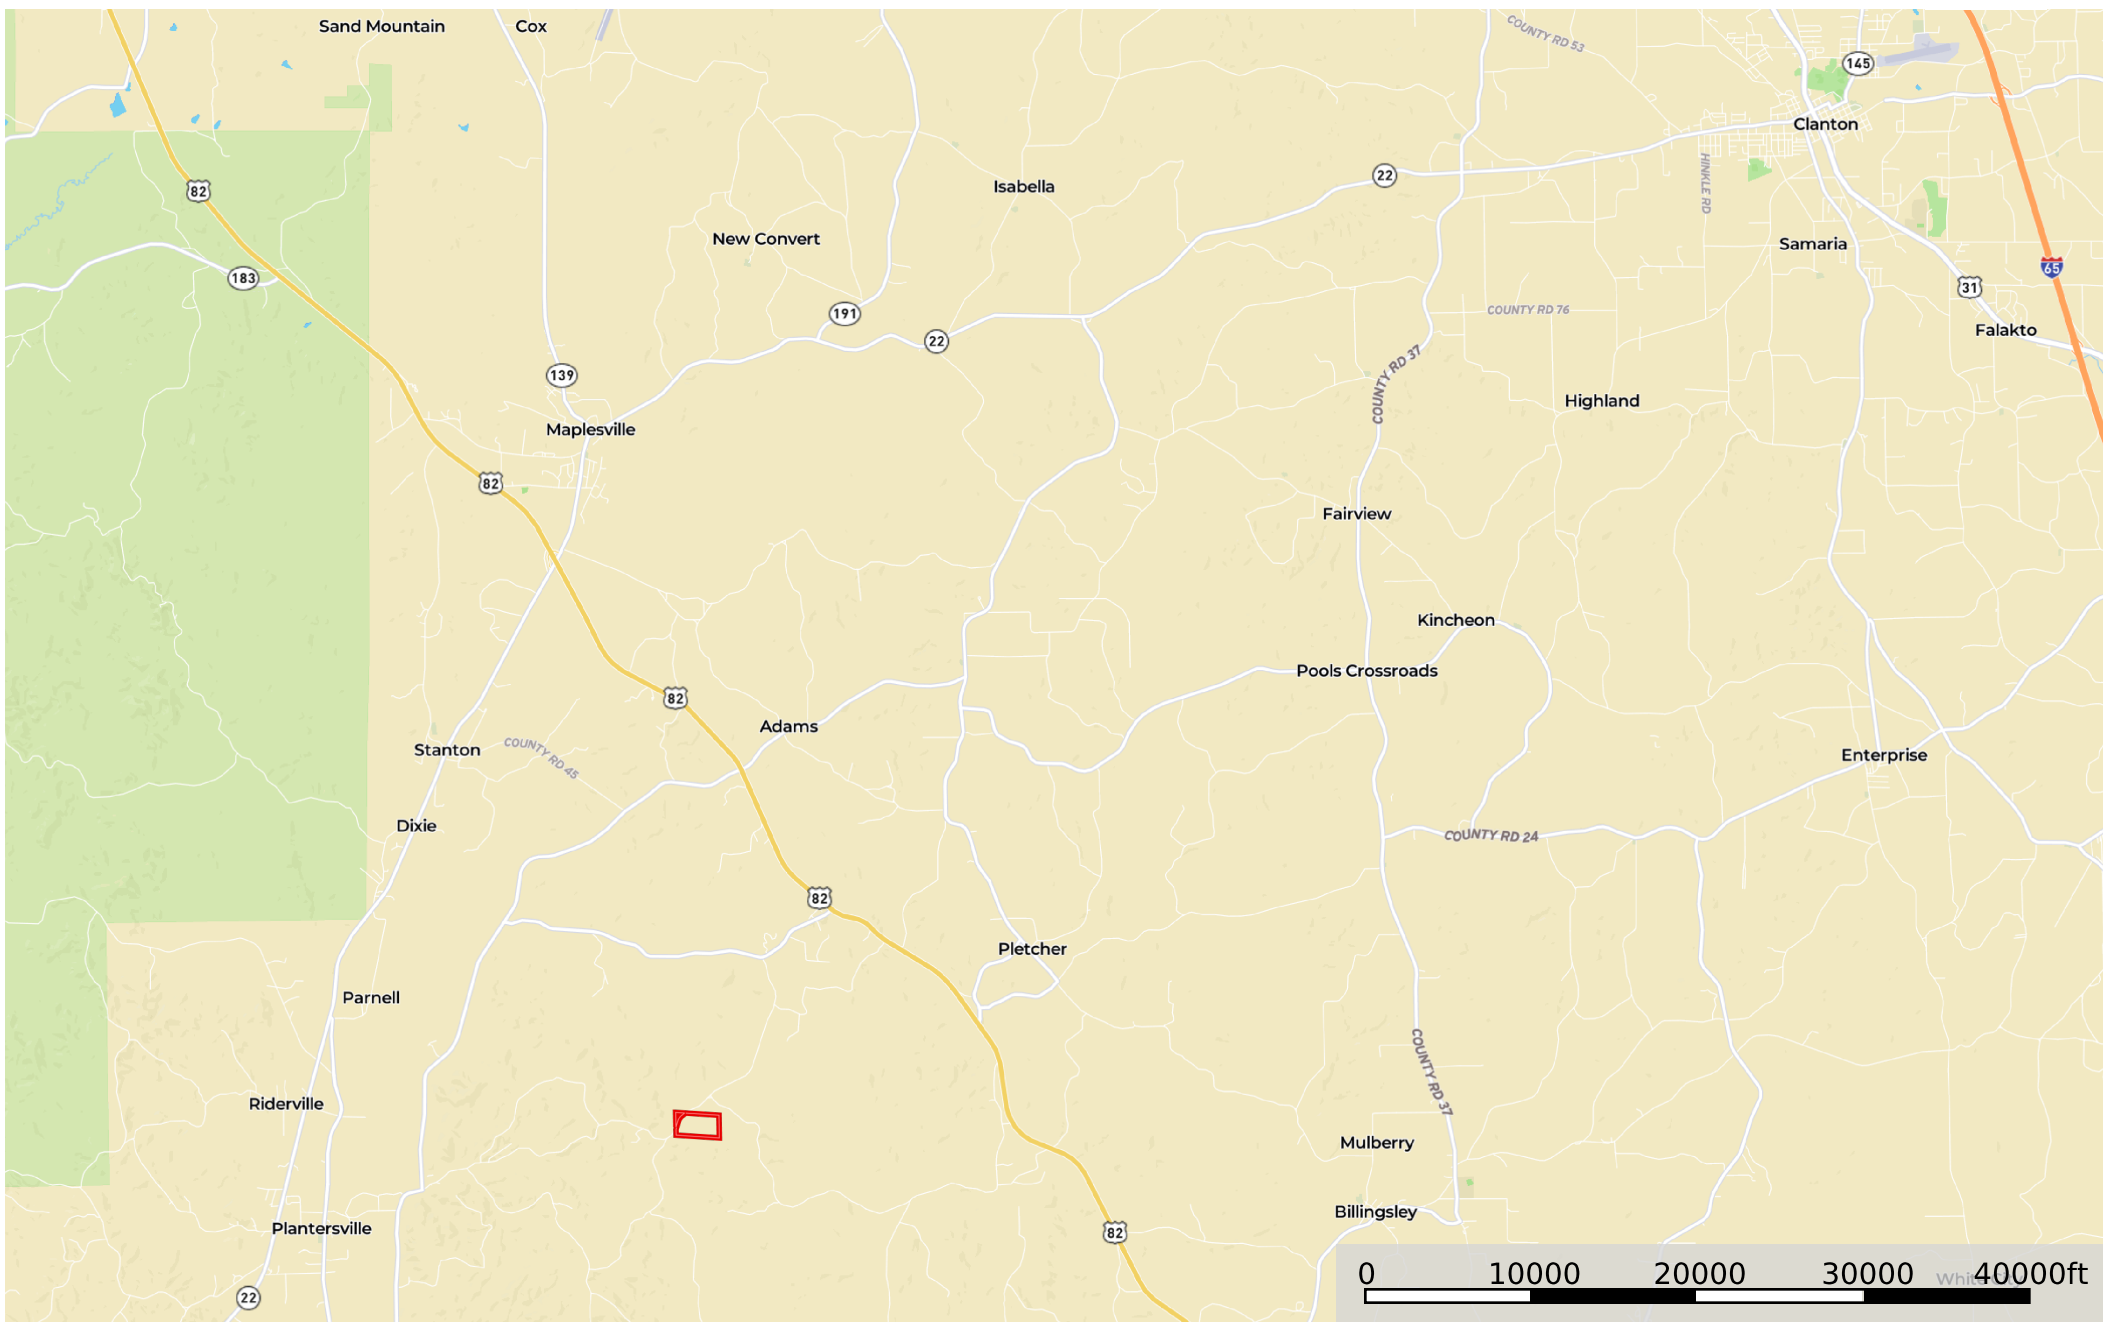

# 78 acres Chilton County J Owens

Alabama, AC +/-

 Boundary