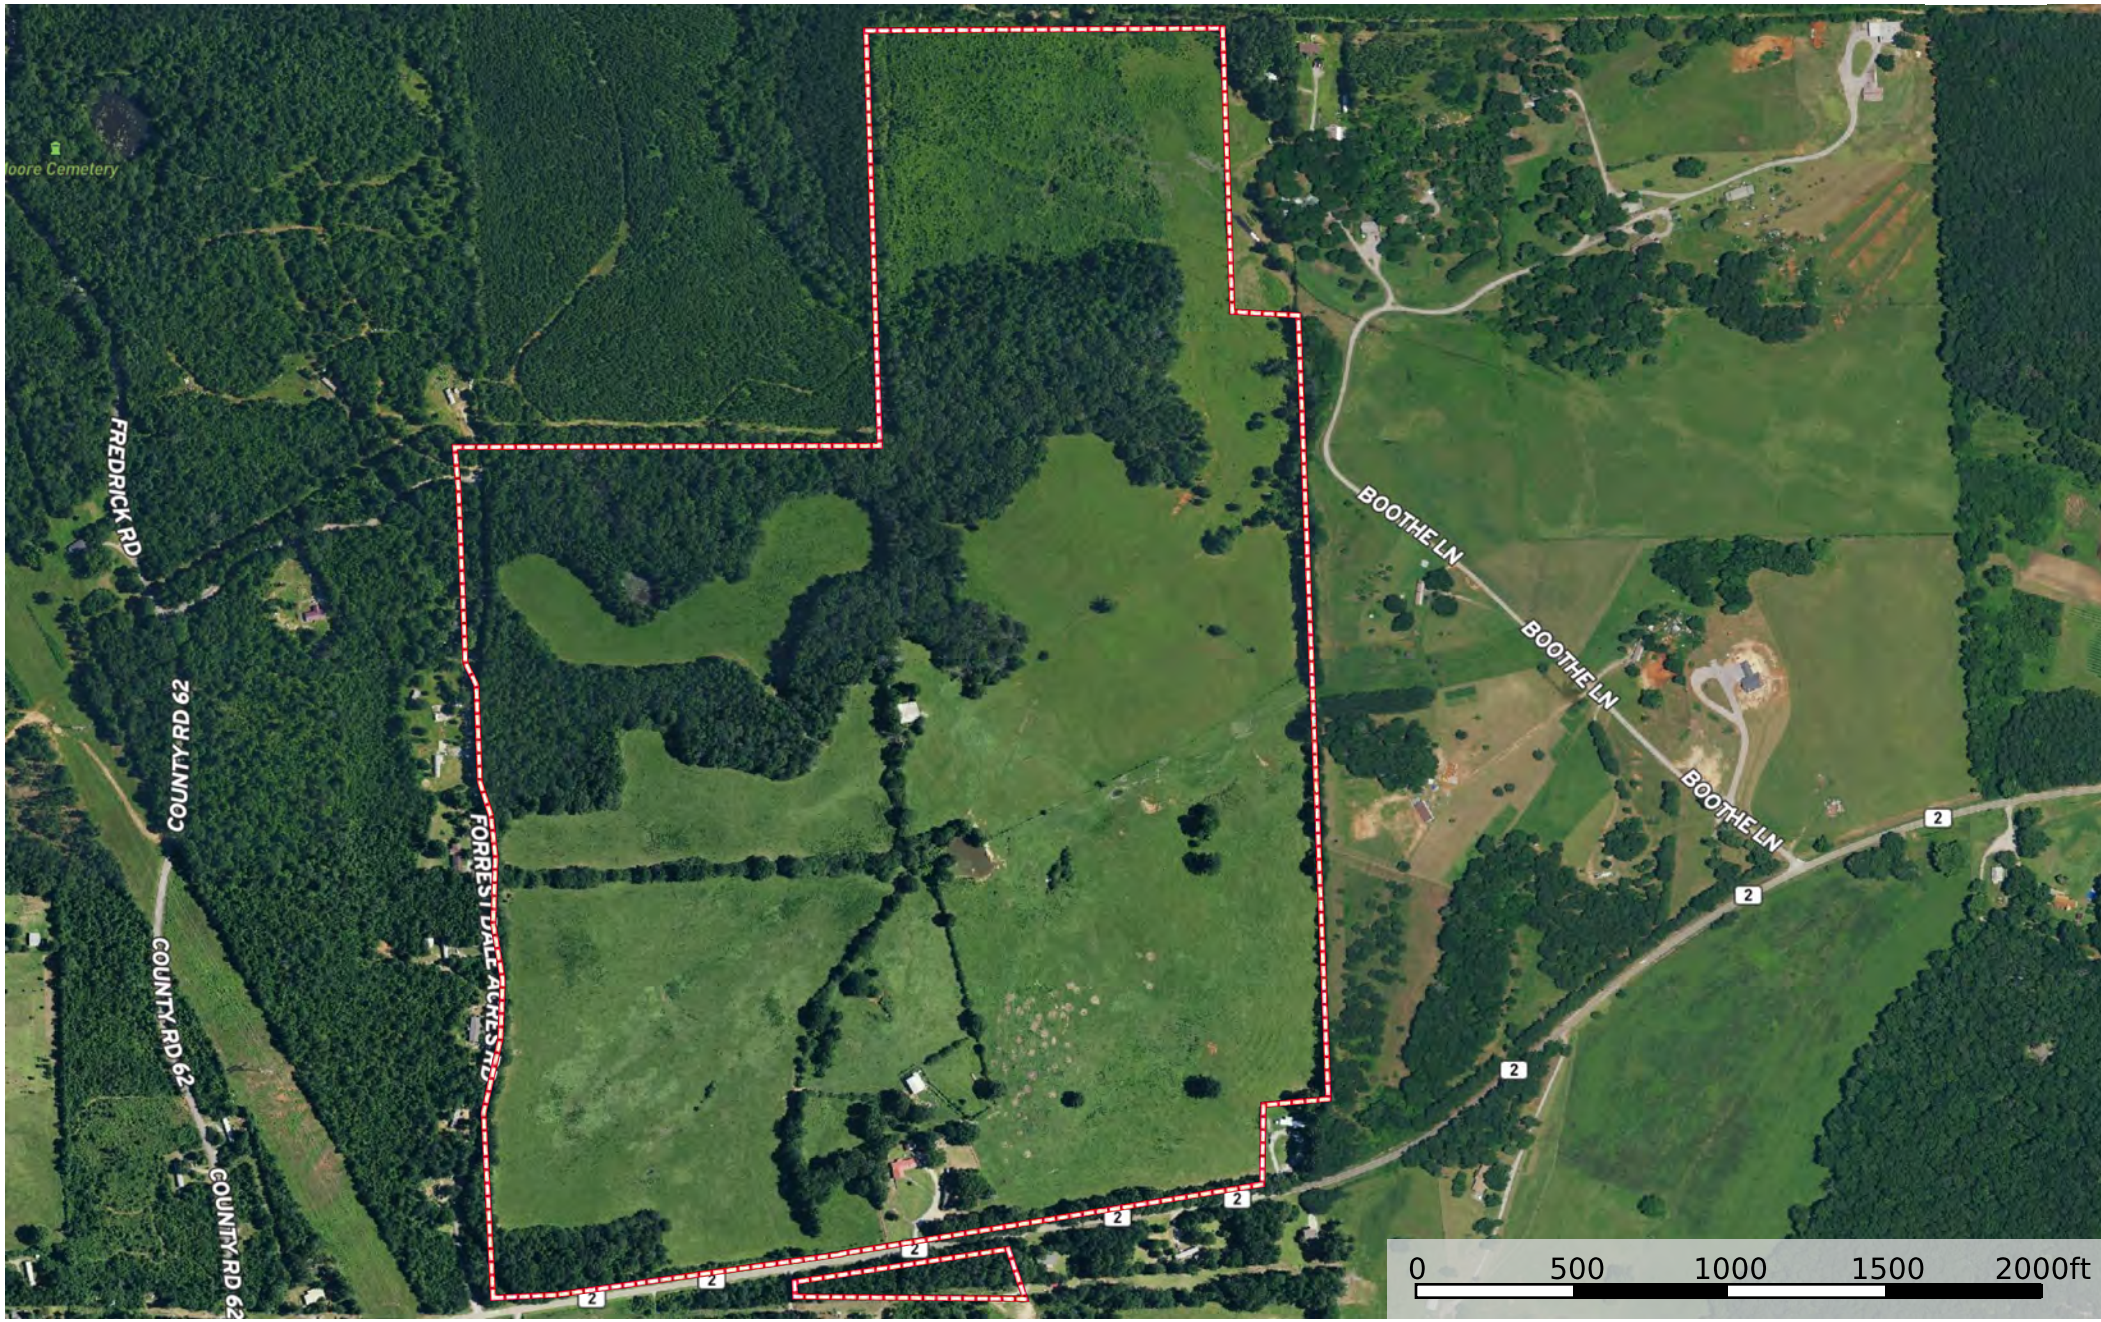

# 186 acres Bibb County Dunn

Bibb County, Alabama, 186 AC +/-

 Boundary