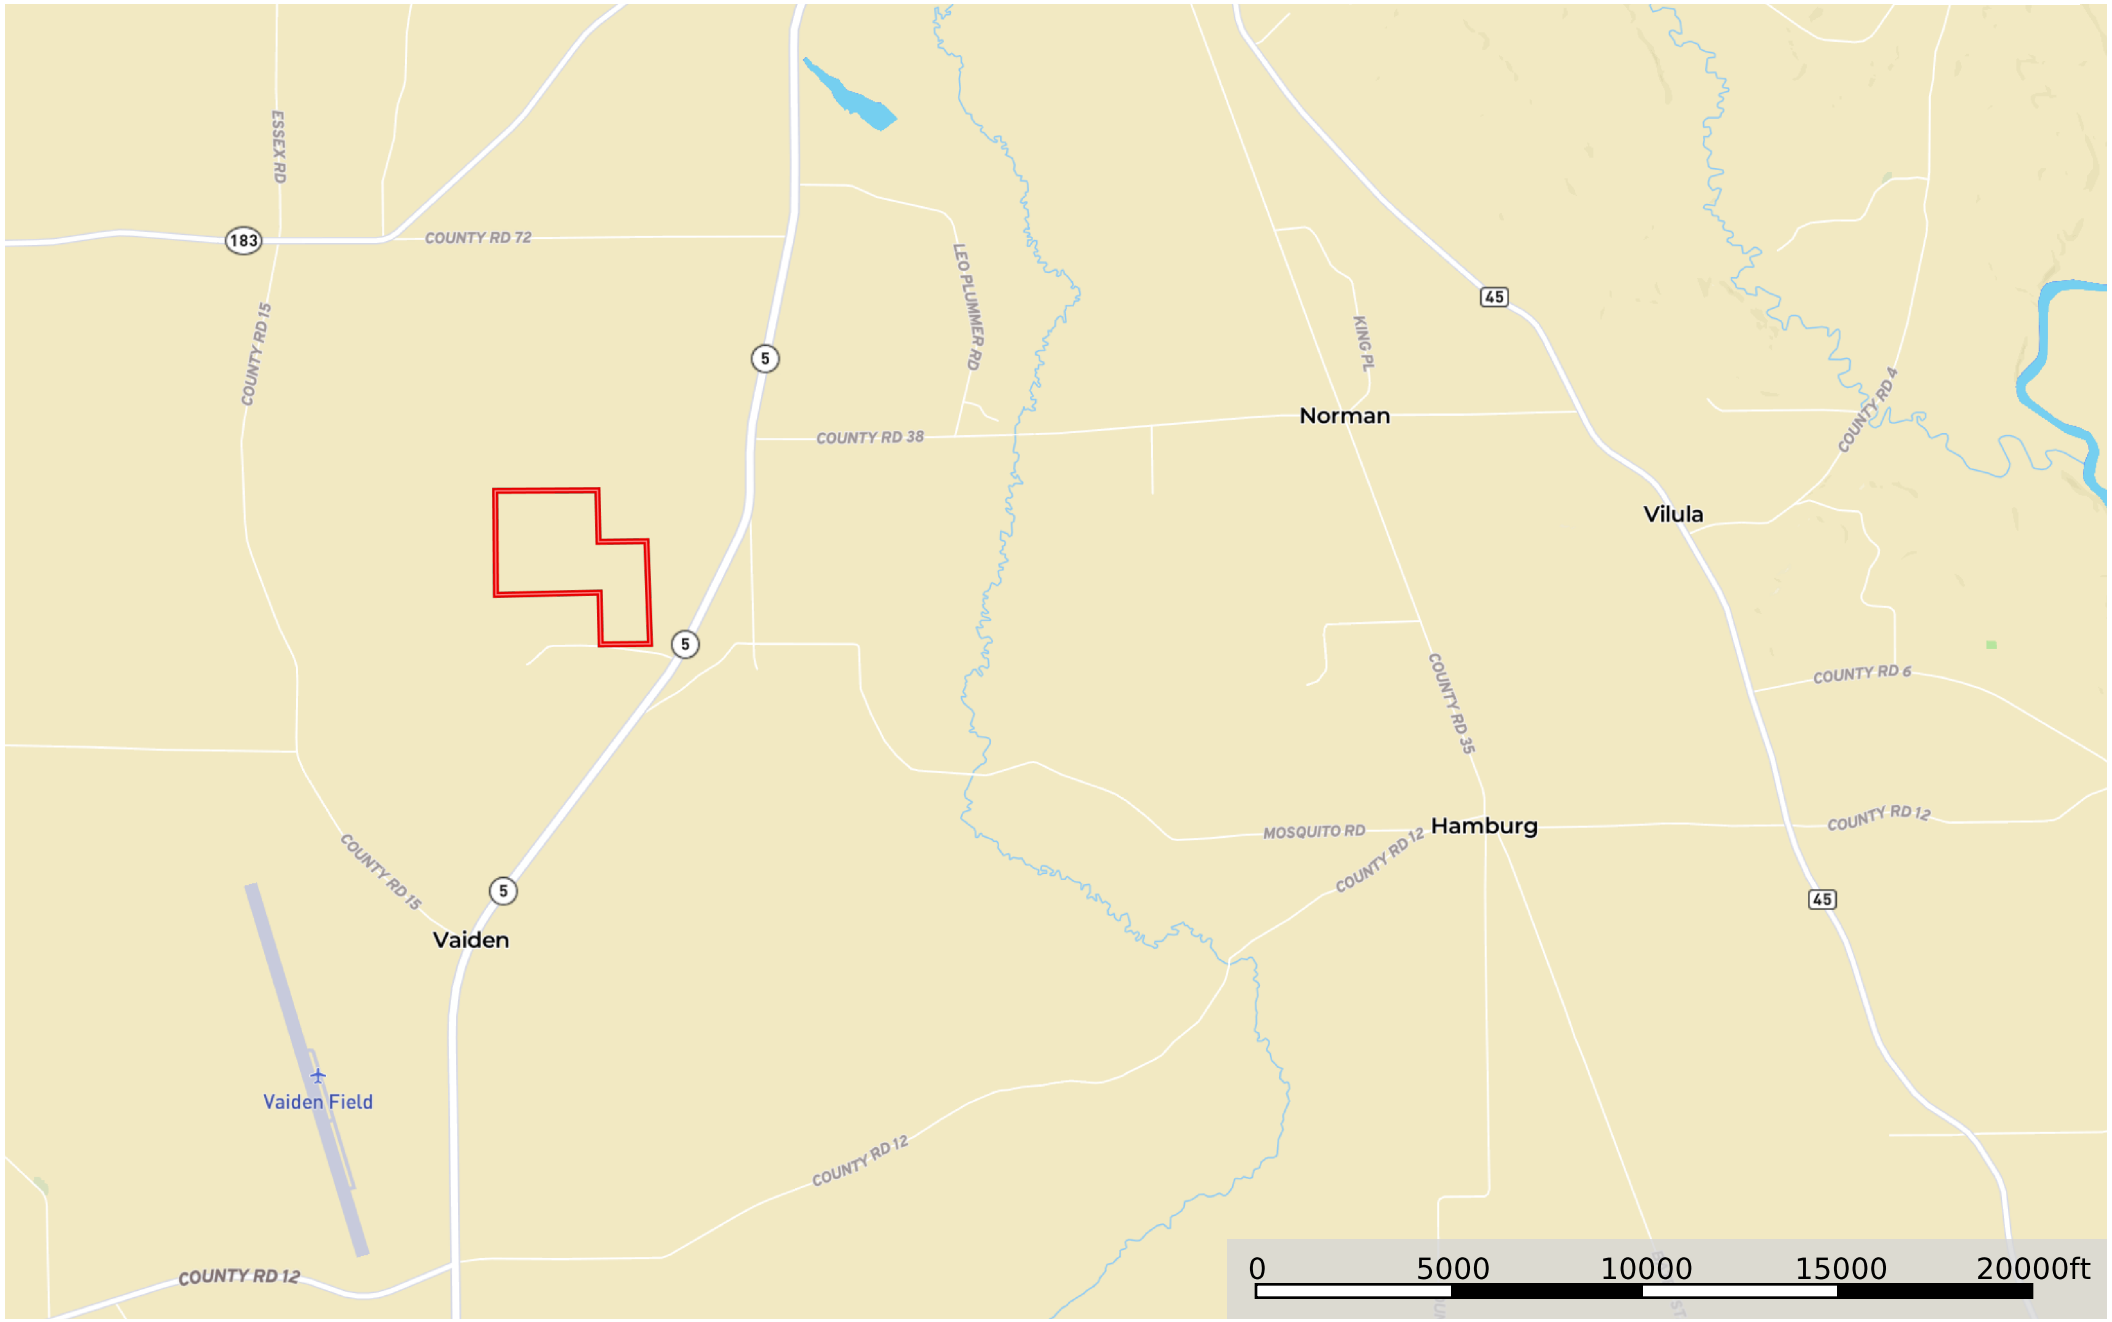

Guenther - Hwy 5

Perry County, Alabama, 237 AC +/-

Boundary